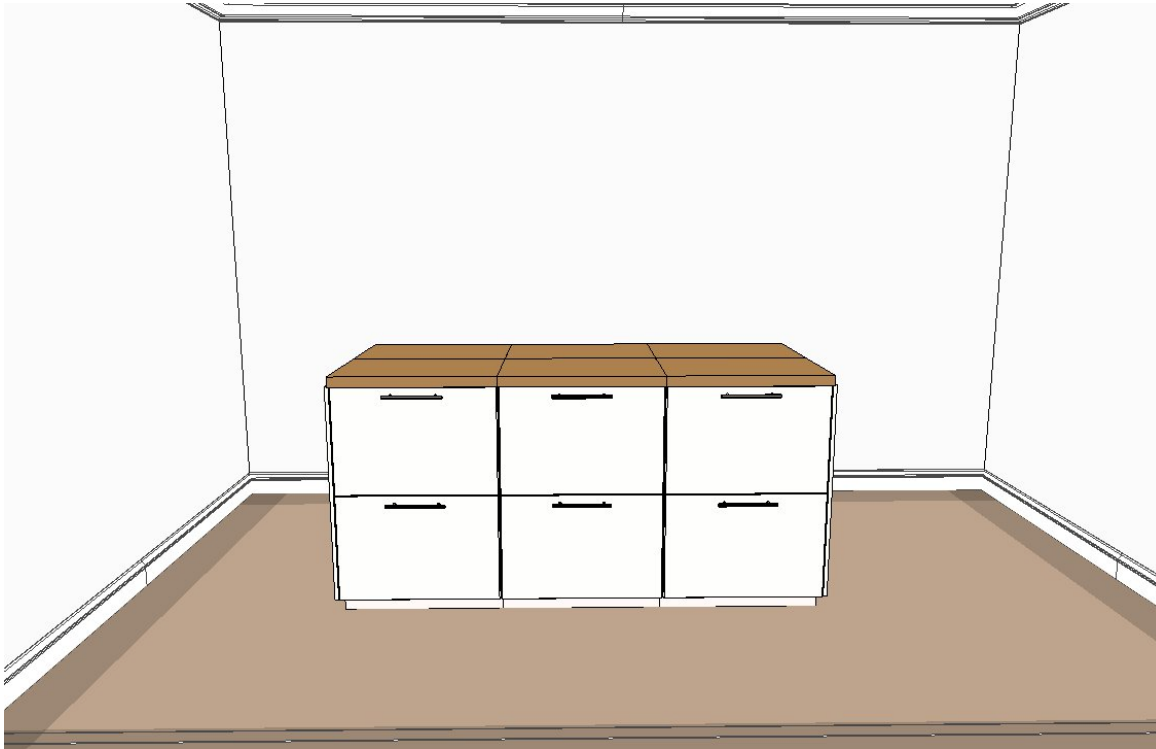

All measurement in mm

Project name
PREMIER - F STANDAR - ISLAND
Project number
0001-3520-6586

Total Price:
Rp31.550.000

Important

IKEA cannot accept any liability for the accuracy of measurements or furniture layout. Prices in this program are for products you collect from IKEA, take home and assemble yourself. All requested delivery, assembly and installation services are charged separately and not included in the price. Although we do try to ensure that the information in this program is correct, we apologise for any product alterations that may occur.

PREMIER - F STANDAR - ISLAND - Plan View
0001-3520-6586

All measurement in mm

Important

IKEA cannot accept any liability for the accuracy of measurements or furniture layout. Prices in this program are for products you collect from IKEA, take home and assemble yourself. All requested delivery, assembly and installation services are charged separately and not included in the price. Although we do try to ensure that the information in this program is correct, we apologise for any product alterations that may occur.