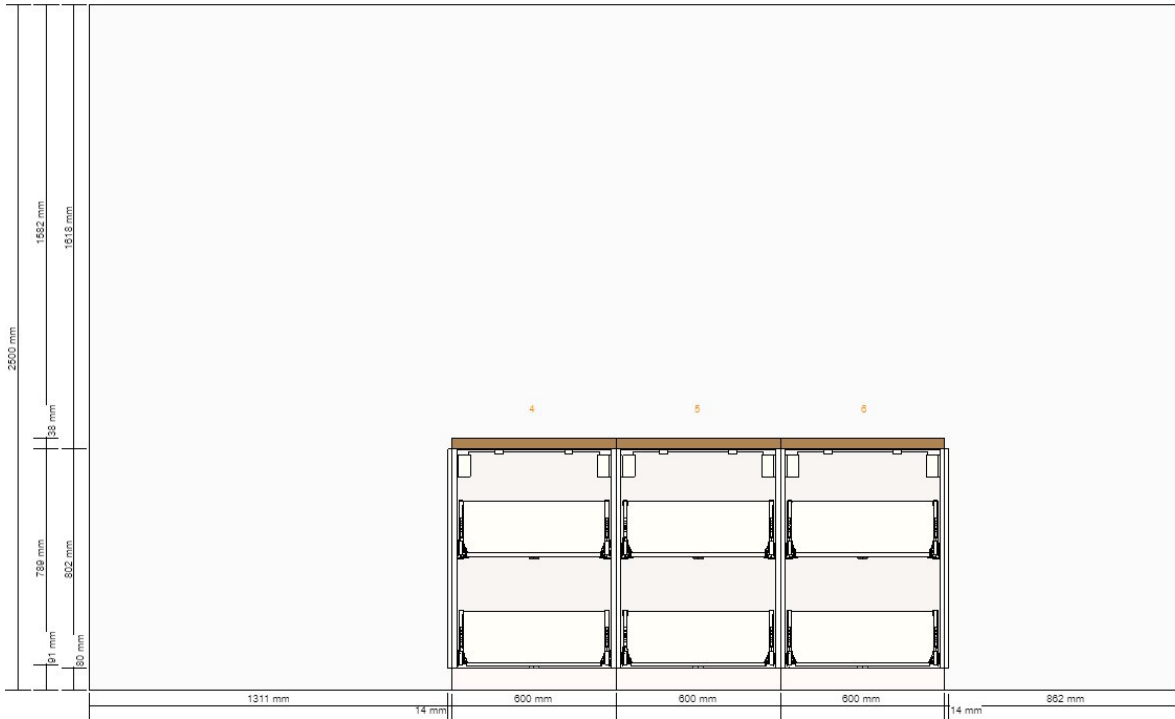

PREMIER - F STANDAR - ISLAND - Island View 1
0001-3520-6586

All measurement in mm

PREMIER - F STANDAR - ISLAND - Island View 2
0001-3520-6586

All measurement in mm

PREMIER - F STANDAR - ISLAND - Island View 1
0001-3520-6586

All measurement in mm

PREMIER - F STANDAR - ISLAND - Island View 2
0001-3520-6586

All measurement in mm

Important

IKEA cannot accept any liability for the accuracy of measurements or furniture layout. Prices in this program are for products you collect from IKEA, take home and assemble yourself. All requested delivery, assembly and installation services are charged separately and not included in the price. Although we do try to ensure that the information in this program is correct, we apologise for any product alterations that may occur.

Project name
PREMIER - F STANDAR - ISLAND
Project number
0001-3520-6586

Total Price:
Rp31.550.000

					Price	Quantity	Total Price	
1				50270886	METOD base cabinet frame white 60x37x80 cm	Rp800.000	1	Rp800.000
				50274257	RINGHULT drawer front 60x40 cm	Rp650.000	2	Rp1.300.000
				80271097	MAXIMERA drawer, high white 60x37 cm	Rp900.000	2	Rp1.800.000
2				50270886	METOD base cabinet frame white 60x37x80 cm	Rp800.000	1	Rp800.000
				50274257	RINGHULT drawer front 60x40 cm	Rp650.000	2	Rp1.300.000
				80271097	MAXIMERA drawer, high white 60x37 cm	Rp900.000	2	Rp1.800.000
3				50270886	METOD base cabinet frame white 60x37x80 cm	Rp800.000	1	Rp800.000
				50274257	RINGHULT drawer front 60x40 cm	Rp650.000	2	Rp1.300.000
				80271097	MAXIMERA drawer, high white 60x37 cm	Rp900.000	2	Rp1.800.000