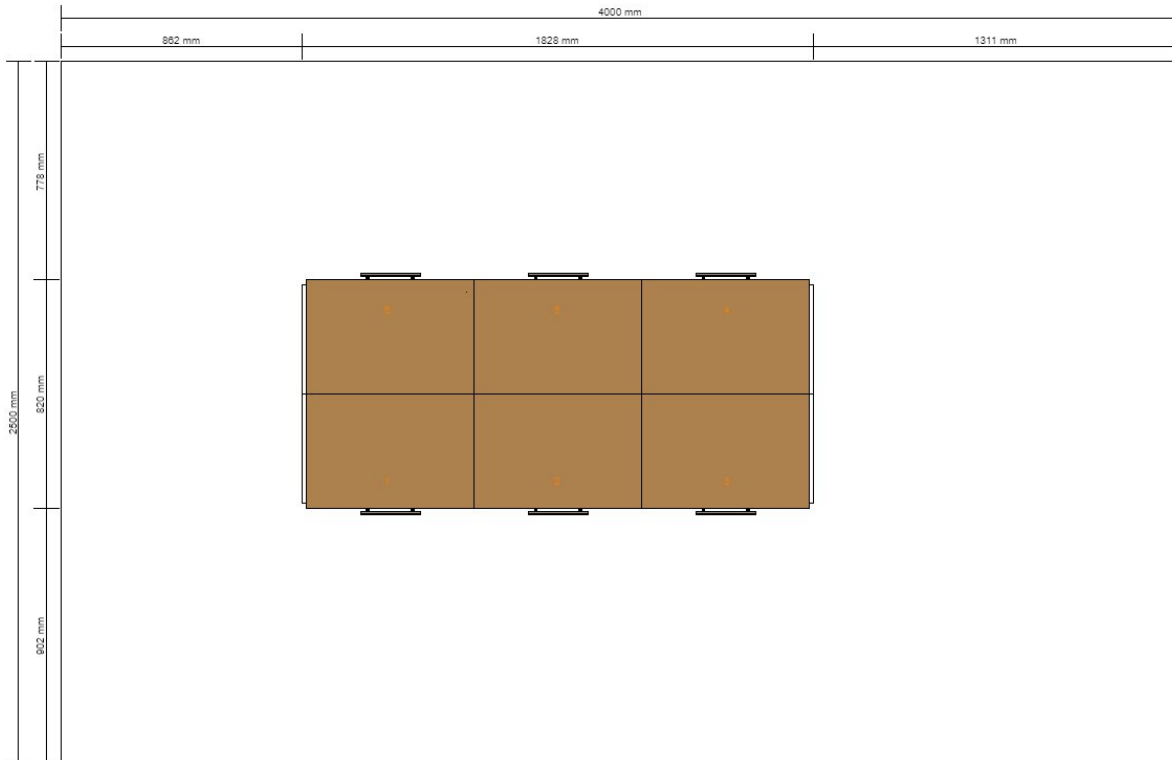

All measurement in mm

Project name
PREMIER - F STANDAR - ISLAND
Project number
0001-3520-6586

Total Price:
Rp31.550.000

Important

IKEA cannot accept any liability for the accuracy of measurements or furniture layout. Prices in this program are for products you collect from IKEA, take home and assemble yourself. All requested delivery, assembly and installation services are charged separately and not included in the price. Although we do try to ensure that the information in this program is correct, we apologise for any product alterations that may occur.

PREMIER - F STANDAR - ISLAND - Plan View
0001-3520-6586

All measurement in mm

Important

IKEA cannot accept any liability for the accuracy of measurements or furniture layout. Prices in this program are for products you collect from IKEA, take home and assemble yourself. All requested delivery, assembly and installation services are charged separately and not included in the price. Although we do try to ensure that the information in this program is correct, we apologise for any product alterations that may occur.

PREMIER - F STANDAR - ISLAND - Island View 1
0001-3520-6586

All measurement in mm

PREMIER - F STANDAR - ISLAND - Island View 2
0001-3520-6586

All measurement in mm

PREMIER - F STANDAR - ISLAND - Island View 1
0001-3520-6586

All measurement in mm

PREMIER - F STANDAR - ISLAND - Island View 2
0001-3520-6586

All measurement in mm

Important

IKEA cannot accept any liability for the accuracy of measurements or furniture layout. Prices in this program are for products you collect from IKEA, take home and assemble yourself. All requested delivery, assembly and installation services are charged separately and not included in the price. Although we do try to ensure that the information in this program is correct, we apologise for any product alterations that may occur.