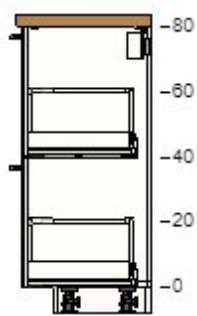

4

50270886 METOD base cabinet frame white 60x37x80 cm

Rp800.000

1

Rp800.000

50274257 RINGHULT drawer front 60x40 cm

Rp650.000

2

Rp1.300.000

80271097 MAXIMERA drawer, high white 60x37 cm

Rp900.000

2

Rp1.800.000

5