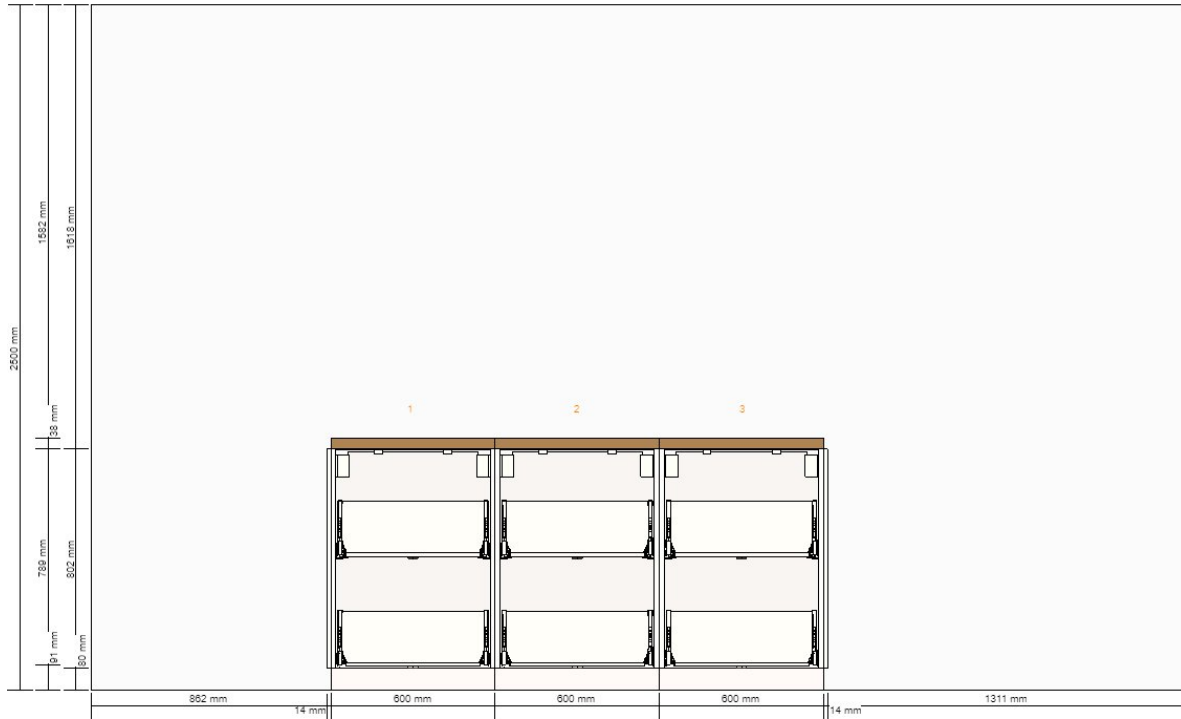

PREMIER - F STANDAR - ISLAND - Island View 1
0001-3520-6586

All measurement in mm

PREMIER - F STANDAR - ISLAND - Island View 2
0001-3520-6586

All measurement in mm

PREMIER - F STANDAR - ISLAND - Island View 1
0001-3520-6586

All measurement in mm

PREMIER - F STANDAR - ISLAND - Island View 2
0001-3520-6586

All measurement in mm

Important

IKEA cannot accept any liability for the accuracy of measurements or furniture layout. Prices in this program are for products you collect from IKEA, take home and assemble yourself. All requested delivery, assembly and installation services are charged separately and not included in the price. Although we do try to ensure that the information in this program is correct, we apologise for any product alterations that may occur.

Project name
PREMIER - F STANDAR - ISLAND
Project number
0001-3520-6586

Total Price:
Rp31.550.000

					Price	Quantity	Total Price	
1				50270886	METOD base cabinet frame white 60x37x80 cm	Rp800.000	1	Rp800.000
				50274257	RINGHULT drawer front 60x40 cm	Rp650.000	2	Rp1.300.000
				80271097	MAXIMERA drawer, high white 60x37 cm	Rp900.000	2	Rp1.800.000
2				50270886	METOD base cabinet frame white 60x37x80 cm	Rp800.000	1	Rp800.000
				50274257	RINGHULT drawer front 60x40 cm	Rp650.000	2	Rp1.300.000
				80271097	MAXIMERA drawer, high white 60x37 cm	Rp900.000	2	Rp1.800.000
3				50270886	METOD base cabinet frame white 60x37x80 cm	Rp800.000	1	Rp800.000
				50274257	RINGHULT drawer front 60x40 cm	Rp650.000	2	Rp1.300.000
				80271097	MAXIMERA drawer, high white 60x37 cm	Rp900.000	2	Rp1.800.000