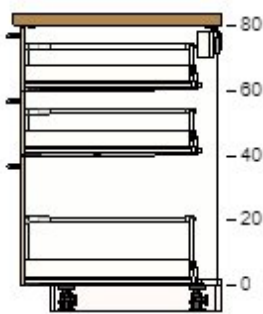

70341637	ÄLMAREN kitchen mixer tap stainless steel colour	Rp1.795.000	1	Rp1.795.000
	10331797	ASKERSUND drawer front light ash effect 60x20 cm	Rp275.000	2	Rp550.000
	90331798	ASKERSUND drawer front light ash effect 60x40 cm	Rp440.000	1	Rp440.000
	60271098	MAXIMERA drawer, high white 60x45 cm	Rp1.000.000	1	Rp1.000.000
	50271112	MAXIMERA drawer, medium white 60x37 cm	Rp700.000	1	Rp700.000
	30329034	LILLVIKEN lid	Rp80.000	1	Rp80.000
	10290396	METOD reinforced ventilated top rail galvanised 60 cm	Rp145.000	1	Rp145.000

3

	90270889	METOD base cabinet frame white 60x60x80 cm	Rp940.000	1	Rp940.000
	10331797	ASKERSUND drawer front light ash effect 60x20 cm	Rp275.000	2	Rp550.000
	90331798	ASKERSUND drawer front light ash effect 60x40 cm	Rp440.000	1	Rp440.000
	40271099	MAXIMERA drawer, high white 60x60 cm	Rp1.050.000	1	Rp1.050.000
	30271113	MAXIMERA drawer, medium white 60x60 cm	Rp780.000	2	Rp1.560.000