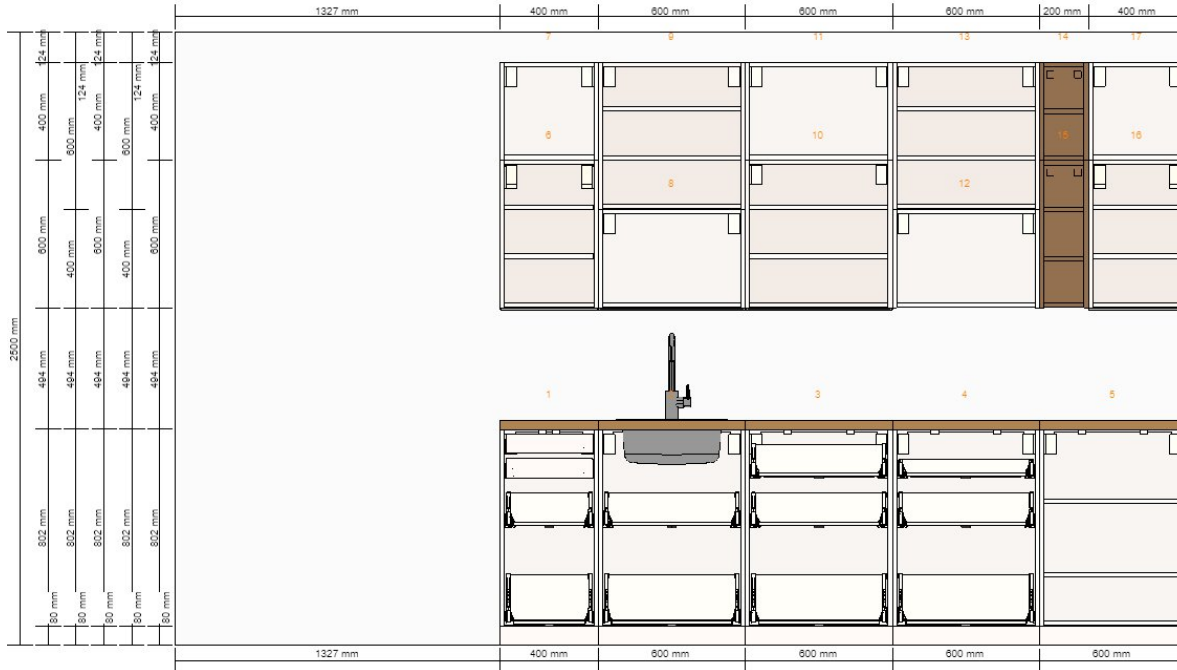

PREMIER - F STANDAR - DAPUR BERSIH - Plan View
0001-3518-7222

All measurement in mm

Important

IKEA cannot accept any liability for the accuracy of measurements or furniture layout. Prices in this program are for products you collect from IKEA, take home and assemble yourself. All requested delivery, assembly and installation services are charged separately and not included in the price. Although we do try to ensure that the information in this program is correct, we apologise for any product alterations that may occur.

PREMIER - F STANDAR - DAPUR BERSIH - North Wall
0001-3518-7222

All measurement in mm

PREMIER - F STANDAR - DAPUR BERSIH - North Wall
0001-3518-7222

All measurement in mm

Important

IKEA cannot accept any liability for the accuracy of measurements or furniture layout. Prices in this program are for products you collect from IKEA, take home and assemble yourself. All requested delivery, assembly and installation services are charged separately and not included in the price. Although we do try to ensure that the information in this program is correct, we apologise for any product alterations that may occur.

Project name
PREMIER - F STANDAR - DAPUR BERSIH
Project number
0001-3518-7222

Included in the total price
Lighting Rp4.591.000

Total Price:
Rp50.221.000

					Price	Quantity	Total Price	
1				20270883	METOD base cabinet frame white 40x60x80 cm	Rp800.000	1	Rp800.000
				50331795	ASKERSUND drawer front light ash effect 40x40 cm	Rp385.000	2	Rp770.000
				00271096	MAXIMERA drawer, high white 40x60 cm	Rp900.000	1	Rp900.000
				20271104	MAXIMERA drawer, low white 40x60 cm	Rp480.000	2	Rp960.000
				70271111	MAXIMERA drawer, medium white 40x60 cm	Rp600.000	1	Rp600.000
				30271170	UTRUSTA drawer front, low white 40 cm	Rp75.000	2	Rp150.000