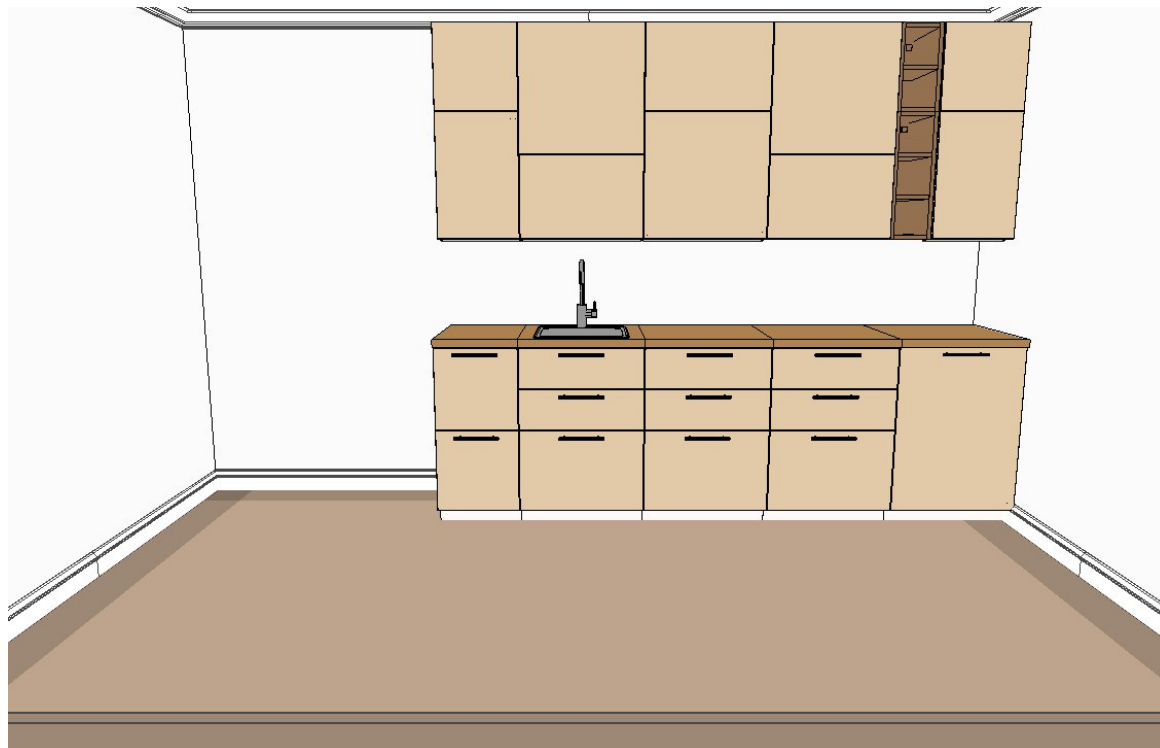

All measurement in mm

Project name
PREMIER - F STANDAR - DAPUR
BERSIH
Project number
0001-3518-7222

Included in the total price
Lighting Rp4.591.00

Total Price:
Rp50.221.000

Important

IKEA cannot accept any liability for the accuracy of measurements or furniture layout. Prices in this program are for products you collect from IKEA, take home and assemble yourself. All requested delivery, assembly and installation services are charged separately and not included in the price. Although we do try to ensure that the information in this program is correct, we apologise for any product alterations that may occur.