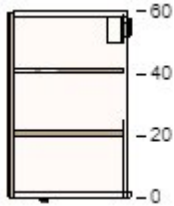

13

20271019 METOD wall cabinet frame white 60x37x60 cm Rp700.000 1 Rp700.000

00331788 ASKERSUND door light ash effect 60x60 cm Rp660.000 1 Rp660.000

80271144 UTRUSTA shelf white 60x37 cm Rp175.000 1 Rp175.000

10401785 UTRUSTA hinge w b-in damper for kitchen 110 ° Rp200.000 1 Rp200.000

30245223 OMLOPP LED worktop lighting white 60 cm Rp599.000 1 Rp599.000