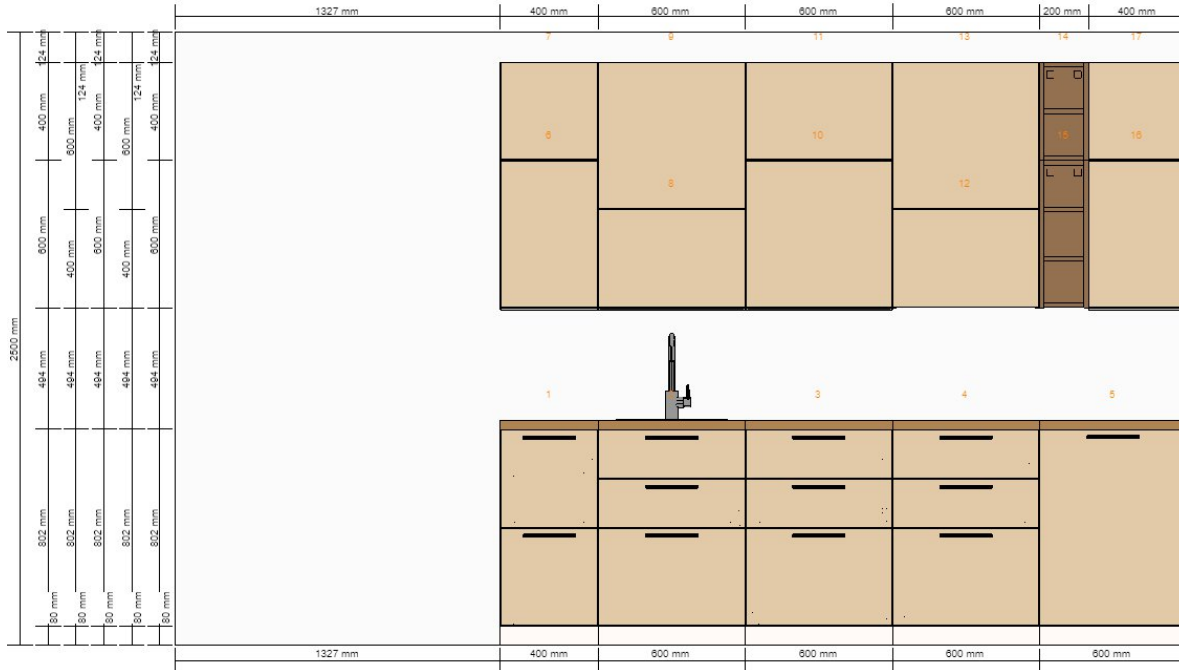

All measurement in mm

Project name
PREMIER - F STANDAR - DAPUR
BERSIH
Project number
0001-3518-7222

Included in the total price
Lighting Rp4.591.00

Total Price:
Rp50.221.000

Important

IKEA cannot accept any liability for the accuracy of measurements or furniture layout. Prices in this program are for products you collect from IKEA, take home and assemble yourself. All requested delivery, assembly and installation services are charged separately and not included in the price. Although we do try to ensure that the information in this program is correct, we apologise for any product alterations that may occur.

PREMIER - F STANDAR - DAPUR BERSIH - Plan View
0001-3518-7222

All measurement in mm

Important

IKEA cannot accept any liability for the accuracy of measurements or furniture layout. Prices in this program are for products you collect from IKEA, take home and assemble yourself. All requested delivery, assembly and installation services are charged separately and not included in the price. Although we do try to ensure that the information in this program is correct, we apologise for any product alterations that may occur.

PREMIER - F STANDAR - DAPUR BERSIH - North Wall
0001-3518-7222

All measurement in mm

PREMIER - F STANDAR - DAPUR BERSIH - North Wall
0001-3518-7222

All measurement in mm

Important

IKEA cannot accept any liability for the accuracy of measurements or furniture layout. Prices in this program are for products you collect from IKEA, take home and assemble yourself. All requested delivery, assembly and installation services are charged separately and not included in the price. Although we do try to ensure that the information in this program is correct, we apologise for any product alterations that may occur.