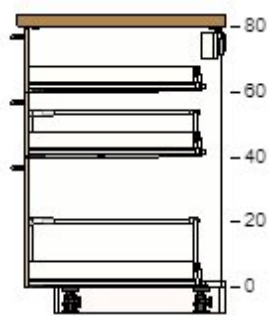

4

90270889 METOD base cabinet frame white 60x60x80 cm

Rp940.000

1

Rp940.000

10331797 ASKERSUND drawer front light ash effect 60x20 cm

Rp275.000

2

Rp550.000

90331798 ASKERSUND drawer front light ash effect 60x40 cm

Rp440.000

1

Rp440.000

40271099 MAXIMERA drawer, high white 60x60 cm

Rp1.050.000

1

Rp1.050.000

70271106 MAXIMERA drawer, low white 60x60 cm

Rp630.000

1

Rp630.000

30271113 MAXIMERA drawer, medium white 60x60 cm

Rp780.000

1

Rp780.000

10290396 METOD reinforced ventilated top rail galvanised 60 cm

Rp145.000

1

Rp145.000

5