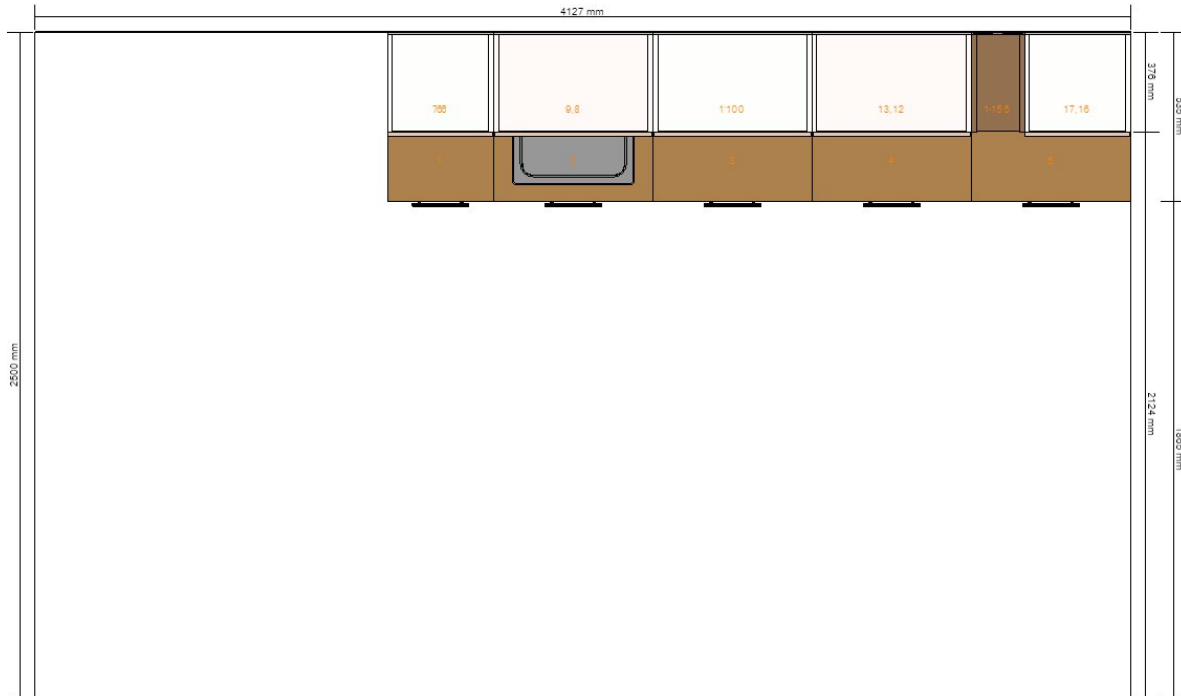

All measurement in mm

Project name
PREMIER - F STANDAR - DAPUR
BERSIH
Project number
0001-3518-7222

Included in the total price
Lighting Rp4.591.00

Total Price:
Rp50.221.000

Important

IKEA cannot accept any liability for the accuracy of measurements or furniture layout. Prices in this program are for products you collect from IKEA, take home and assemble yourself. All requested delivery, assembly and installation services are charged separately and not included in the price. Although we do try to ensure that the information in this program is correct, we apologise for any product alterations that may occur.

PREMIER - F STANDAR - DAPUR BERSIH - Plan View
0001-3518-7222

All measurement in mm

Important

IKEA cannot accept any liability for the accuracy of measurements or furniture layout. Prices in this program are for products you collect from IKEA, take home and assemble yourself. All requested delivery, assembly and installation services are charged separately and not included in the price. Although we do try to ensure that the information in this program is correct, we apologise for any product alterations that may occur.