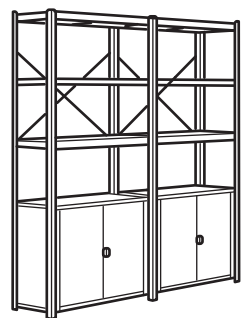

BROR post 110 cm, black, 4-p.	003.332.83	1 pc
BROR shelf 64×39 cm, black.	703.332.89	3 pcs

BROR 2 section/shelves/cabinet.
Overall size: 161×40×133 cm.

This combination Rp5.348.000 (592.726.78)

Units you need:

BROR cabinet w 2 doors 76×40×66 cm, black.	903.401.99	2 pcs
BROR post 110 cm, black, 4-p.	003.332.83	1 pc
BROR shelf 84×39 cm, black.	803.332.79	3 pcs

BROR shelves with cabinet.
Overall size: 170×40×110 cm.

This combination Rp5.298.000 (492.757.19)

Units you need:

BROR cabinet w 2 doors 76×40×66 cm, black.	903.401.99	2 pcs
BROR post 110 cm, black, 4-p.	003.332.83	2 pcs
BROR shelf 84×39 cm, black.	803.332.79	2 pcs

BROR 2 section/shelves/cabinets.
Overall size: 170×40×190 cm.

This combination Rp6.898.000 (692.727.10)

Units you need:

BROR cabinet w 2 doors 76×40×66 cm, black.	903.401.99	2 pcs
BROR post 190 cm, black, 4-p.	503.332.85	2 pcs
BROR shelf 84×39 cm, black.	803.332.79	6 pcs