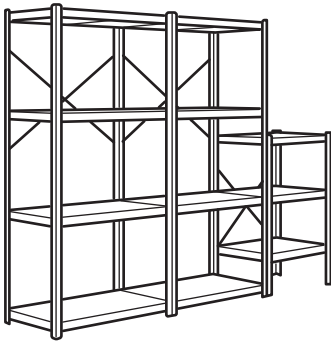

BROR 2 section/shelves/cabinets.
Overall size: 170×40×190 cm.

This combination Rp6.898.000 (692.727.10)

Units you need:

BROR cabinet w 2 doors 76×40×66 cm, black.	903.401.99	2 pcs
BROR post 190 cm, black, 4-p.	503.332.85	2 pcs
BROR shelf 84×39 cm, black.	803.332.79	6 pcs

BROR 3 section/shelves.
Overall size: 234×55×110 cm.

This combination Rp4.125.000 (592.726.97)

Units you need:

BROR post 110 cm, black, 4-p.	003.332.83	3 pcs
BROR shelf 64×54 cm, black.	003.827.87	3 pcs
BROR shelf 84×54 cm, black.	103.338.43	6 pcs

COMBINATIONS

Overall size: Width × Depth × Height.

BROR 3 section/shelves.
Overall size: 234×55×190 cm.

This combination Rp5.075.000 (292.727.07)

Units you need:

BROR post 190 cm, black, 4-p.	503.332.85	2 pcs
BROR post 110 cm, black, 4-p.	003.332.83	1 pc
BROR shelf 84×54 cm, black.	103.338.43	8 pcs
BROR shelf 64×54 cm, black.	003.827.87	3 pcs

BROR 3 section/shelves.
Overall size: 254×40×190 cm.

This combination Rp5.400.000 (592.727.01)

Units you need:

BROR post 190 cm, black, 4-p.	503.332.85	3 pcs
BROR shelf 84×39 cm, black.	803.332.79	12 pcs