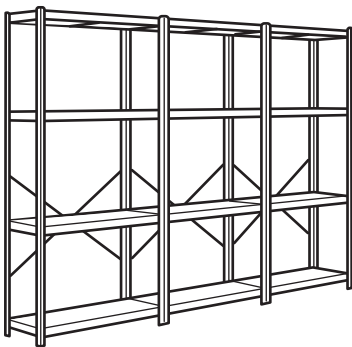

BROR 3 section/shelves.
Overall size: 234×55×110 cm.

This combination Rp4.125.000 (592.726.97)

Units you need:

BROR post 110 cm, black, 4-p.	003.332.83	3 pcs
BROR shelf 64×54 cm, black.	003.827.87	3 pcs
BROR shelf 84×54 cm, black.	103.338.43	6 pcs

COMBINATIONS

Overall size: Width × Depth × Height.

BROR 3 section/shelves.
Overall size: 234×55×190 cm.

This combination Rp5.075.000 (292.727.07)

Units you need:

BROR post 190 cm, black, 4-p.	503.332.85	2 pcs
BROR post 110 cm, black, 4-p.	003.332.83	1 pc
BROR shelf 84×54 cm, black.	103.338.43	8 pcs
BROR shelf 64×54 cm, black.	003.827.87	3 pcs

BROR 3 section/shelves.
Overall size: 254×40×190 cm.

This combination Rp5.400.000 (592.727.01)

Units you need:

BROR post 190 cm, black, 4-p.	503.332.85	3 pcs
BROR shelf 84×39 cm, black.	803.332.79	12 pcs

BROR 3 section/shelves.
Overall size: 254×55×190 cm.

This combination Rp6.300.000 (992.727.04)

Units you need:

BROR post 190 cm, black, 4-p.	503.332.85	3 pcs
BROR shelf 84×54 cm, pine plywood.	003.431.64	12 pcs