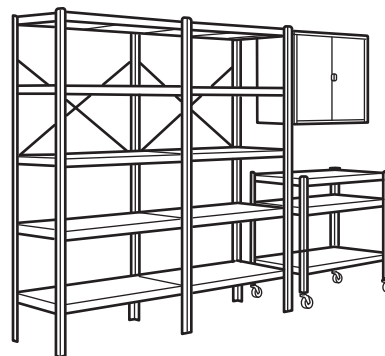

COMBINATIONS

Overall size: Width × Depth × Height.

BROR 3 section/shelves.
Overall size: 234×55×190 cm.

This combination Rp5.075.000 (292.727.07)

Units you need:

BROR post 190 cm, black, 4-p.	503.332.85	2 pcs
BROR post 110 cm, black, 4-p.	003.332.83	1 pc
BROR shelf 84×54 cm, black.	103.338.43	8 pcs
BROR shelf 64×54 cm, black.	003.827.87	3 pcs

BROR 3 section/shelves.
Overall size: 254×40×190 cm.

This combination Rp5.400.000 (592.727.01)

Units you need:

BROR post 190 cm, black, 4-p.	503.332.85	3 pcs
BROR shelf 84×39 cm, black.	803.332.79	12 pcs

BROR 3 section/shelves.
Overall size: 254×55×190 cm.

This combination Rp6.300.000 (992.727.04)

Units you need:

BROR post 190 cm, black, 4-p.	503.332.85	3 pcs
BROR shelf 84×54 cm, pine plywood.	003.431.64	12 pcs