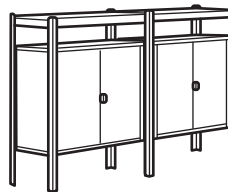

BROR post 110 cm, black, 4-p.	003.332.83	1 pc
BROR shelf 64×54 cm, black.	003.827.87	3 pcs

COMBINATIONS

Overall size: Width × Depth × Height.

BROR 1 section/shelves.
Overall size: 65×55×190 cm.

This combination Rp1.700.000 (492.726.69)

Units you need:

BROR post 190 cm, black, 4-p.	503.332.85	1 pc
BROR shelf 64×54 cm, black.	003.827.87	4 pcs

BROR 1 section/shelves.
Overall size: 65×40×110 cm.

This combination Rp1.200.000 (192.726.42)

Units you need:

BROR post 110 cm, black, 4-p.	003.332.83	1 pc
BROR shelf 64×39 cm, black.	703.332.89	3 pcs

BROR 2 section/shelves/cabinet.
Overall size: 161×40×133 cm.

This combination Rp5.348.000 (592.726.78)

Units you need:

BROR cabinet w 2 doors 76×40×66 cm, black.	903.401.99	2 pcs
BROR post 110 cm, black, 4-p.	003.332.83	1 pc
BROR shelf 84×39 cm, black.	803.332.79	3 pcs

BROR shelves with cabinet.
Overall size: 170×40×110 cm.