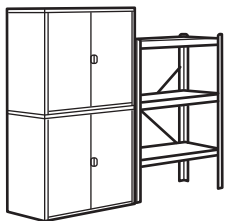

BROR post 110 cm, black, 4-p.	003.332.83	1 pc
BROR shelf 64×54 cm, black.	003.827.87	3 pcs

COMBINATIONS

Overall size: Width × Depth × Height.

BROR 1 section/shelves.
Overall size: 65×55×190 cm.

This combination Rp1.700.000 (492.726.69)

Units you need:

BROR post 190 cm, black, 4-p.	503.332.85	1 pc
BROR shelf 64×54 cm, black.	003.827.87	4 pcs

BROR 1 section/shelves.
Overall size: 65×40×110 cm.

This combination Rp1.200.000 (192.726.42)

Units you need:

BROR post 110 cm, black, 4-p.	003.332.83	1 pc
BROR shelf 64×39 cm, black.	703.332.89	3 pcs

BROR 2 section/shelves/cabinet.
Overall size: 161×40×133 cm.

This combination Rp5.348.000 (592.726.78)

Units you need:

BROR cabinet w 2 doors 76×40×66 cm, black.	903.401.99	2 pcs
BROR post 110 cm, black, 4-p.	003.332.83	1 pc
BROR shelf 84×39 cm, black.	803.332.79	3 pcs

BROR shelves with cabinet.
Overall size: 170×40×110 cm.