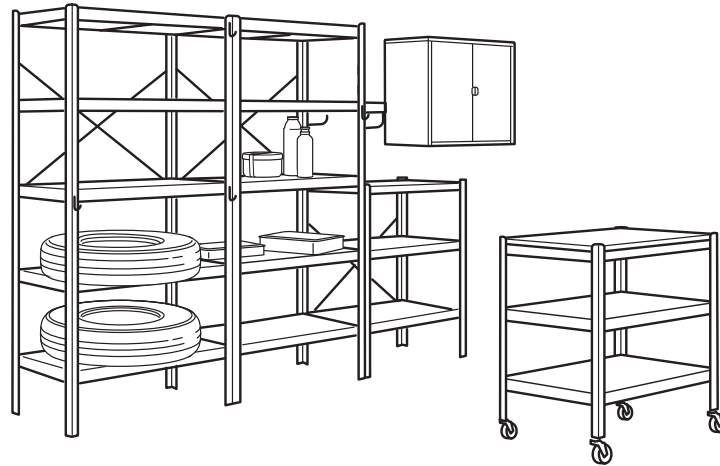

SAFETY

We recommend you to fix the furniture to the wall with the enclosed safety fitting to prevent it from tipping over if a child climbs or hangs on it. Different wall materials require different types of fixing devices. Use fixing devices suitable for the walls in your home (not included). For higher stability, complete every section with a cross-brace.

GOOD-TO-KNOW

Only recommended for indoor use.

Max. load for BROR shelves:

64 cm width

39 cm depth; 70 kg

54 cm depth; 100 kg

84 cm width

39 cm depth; 95 kg

54 cm depth; 130 kg

Inspiration for BROR storage system comes from classic industrial furniture. Generous, sturdy furniture that can withstand both dirt and heavy loads, just like BROR. The shelf can actually hold twice as much load as ordinary shelves (3 kg/dm²)! And since the design is clean and simple it fits everywhere indoors – regardless if the surrounding environment is tropically moist or dry and ice-cold.

The best thing about BROR storage system is that it's so easy to build. With just a few parts, you can create almost any combination. Start by choosing the posts and shelves. The posts are available in 2 heights, 110 and 190 cm – and the shelves in 2 depths, 2 widths and in different materials. Then you just add hooks, cabinets and other parts you need. Just like a puzzle, but here it's you who decides how the parts fit together.