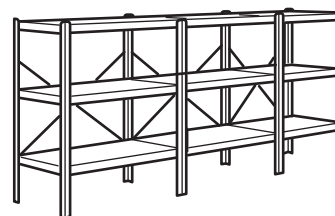

BROR cabinet w 2 doors 76×40×66 cm, black.	903.401.99	2 pcs
BROR post 110 cm, black, 4-p.	003.332.83	1 pc
BROR shelf 84×39 cm, black.	803.332.79	3 pcs

BROR shelves with cabinet.
Overall size: 170×40×110 cm.

This combination Rp5.298.000 (492.757.19)

Units you need:

BROR cabinet w 2 doors 76×40×66 cm, black.	903.401.99	2 pcs
BROR post 110 cm, black, 4-p.	003.332.83	2 pcs
BROR shelf 84×39 cm, black.	803.332.79	2 pcs

BROR 2 section/shelves/cabinets.
Overall size: 170×40×190 cm.

This combination Rp6.898.000 (692.727.10)

Units you need:

BROR cabinet w 2 doors 76×40×66 cm, black.	903.401.99	2 pcs
BROR post 190 cm, black, 4-p.	503.332.85	2 pcs
BROR shelf 84×39 cm, black.	803.332.79	6 pcs

BROR 3 section/shelves.
Overall size: 234×55×110 cm.

This combination Rp4.125.000 (592.726.97)

Units you need:

BROR post 110 cm, black, 4-p.	003.332.83	3 pcs
BROR shelf 64×54 cm, black.	003.827.87	3 pcs
BROR shelf 84×54 cm, black.	103.338.43	6 pcs