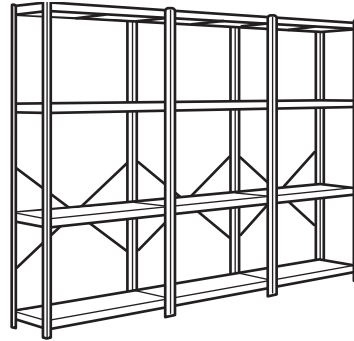

BROR 3 section/shelves.
Overall size: 234×55×110 cm.

This combination Rp4.125.000 (592.726.97)

Units you need:

BROR post 110 cm, black, 4-p.	003.332.83	3 pcs
BROR shelf 64×54 cm, black.	003.827.87	3 pcs
BROR shelf 84×54 cm, black.	103.338.43	6 pcs

COMBINATIONS

Overall size: Width × Depth × Height.

BROR 3 section/shelves.
Overall size: 234×55×190 cm.

This combination Rp5.075.000 (292.727.07)

Units you need:

BROR post 190 cm, black, 4-p.	503.332.85	2 pcs
BROR post 110 cm, black, 4-p.	003.332.83	1 pc
BROR shelf 84×54 cm, black.	103.338.43	8 pcs
BROR shelf 64×54 cm, black.	003.827.87	3 pcs

BROR 3 section/shelves.
Overall size: 254×40×190 cm.

This combination Rp5.400.000 (592.727.01)

Units you need:

BROR post 190 cm, black, 4-p.	503.332.85	3 pcs
BROR shelf 84×39 cm, black.	803.332.79	12 pcs

BROR 3 section/shelves.
Overall size: 254×55×190 cm.

This combination Rp6.300.000 (992.727.04)

Units you need:

BROR post 190 cm, black, 4-p.	503.332.85	3 pcs
BROR shelf 84×54 cm, pine plywood.	003.431.64	12 pcs