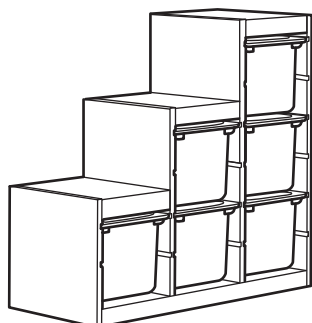

COMBINATIONS

Total size: 94×44×91 cm

This combination Rp1.855.000 (892.409.02)

Units you need:

TROFAST frame, 94×44×91 cm, light white stained pine	503.688.35	1 pc
TROFAST storage box, 42×30×23 cm, white	401.416.73	6 pcs