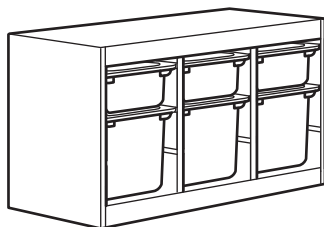

Total size: 94×44×56 cm

This combination Rp1.025.000 (492.224.10)

Units you need:

TROFAST frame, 94×44×56 cm, white	603.514.34	1 pc
TROFAST storage box, 42×30×10 cm, white	001.416.70	3 pcs
TROFAST storage box, 42×30×23 cm, pink	601.416.72	3 pcs