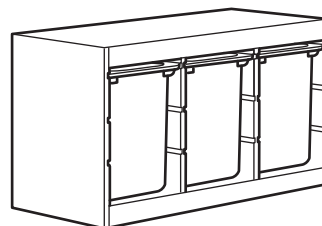

COMBINATIONS

Total size: 94×44×91 cm

This combination Rp1.855.000 (892.409.02)

Units you need:

TROFAST frame, 94×44×91 cm, light white stained pine	503.688.35	1 pc
TROFAST storage box, 42×30×23 cm, white	401.416.73	6 pcs