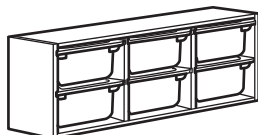

Total size: 93×21×30 cm

This combination Rp875.000 (091.023.15)

Units you need:

TROFAST wall storage, 93×21×30 cm, light white stained pine	003.087.02	1 pc
TROFAST storage box, 20×30×10 cm, white	601.693.12	6 pcs