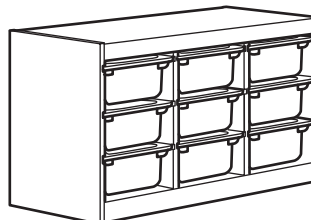

Total size: 99×44×53 cm

This combination Rp1.745.000 (192.408.68)

Units you need:

TROFAST frame, 94×44×53 cm, light white stained pine	303.688.36	1 pc
TROFAST storage box, 42×30×10 cm, green	201.416.69	9 pcs