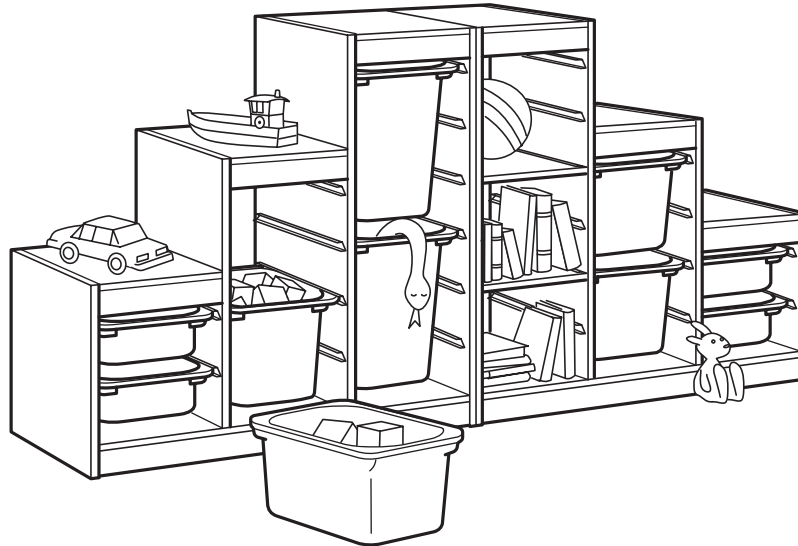

BUYING GUIDE

TROFAST

Storage serie

DESIGN

Mia Gammelgaard/Studio
Copenhagen

MATERIAL

TROFAST frames and shelves are available in solid pine, white foil and black foil. The storage boxes, lids and guide rails are made of plastic.

CARE

You can easily clean TROFAST frames, boxes and shelves with a cloth dampened in a mild cleaner, then simply wipe dry with a clean, dry cloth.

SAFETY

Children rarely do what you expect them to do. They climb, clamber and play with things in ways that are often difficult to foresee. To prevent the furniture from tipping over, always use the safety fittings supplied to secure all storage furniture that is more than 60 cm in height safely to the wall.

Flexible toy storage you can adapt to your needs

Children need room to play – and good storage for their toys, so they can find what they're looking for and tidy up when they're done. That's why we made TROFAST – a flexible series of sturdy wooden frames and lightweight, removable plastic boxes that your child can easily slide out, carry and put back again – all on their own.

TROFAST frames come in different finishes, shapes and sizes. And TROFAST boxes come in different colours and sizes for storing and organising all types of toys, from bigger building blocks to doll's clothes. There are even shelves that fit in the frames, so you can create open storage for books and display.