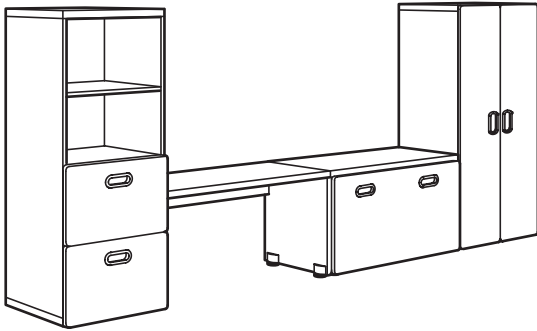

HOW TO BUILD

With FRITIDS fronts – soft closing hinges and 4 colours to choose from