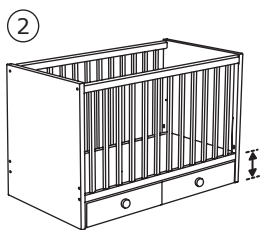

3. When the child is big enough to climb into the bed, one cot side can be removed.

With FRITIDS drawers

Size: 126×66×86 cm (for mattress size: 60×120 cm).

with **FRITIDS** 692.531.70 **Rp5.699.000**

With FÖLJA drawers