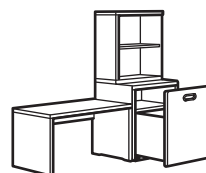

Size: 150×50×128 cm.

This combination with FRITIDS

792.796.31	Rp3.285.000