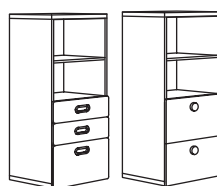

Size: 60×50×128 cm.

This combination

with FRITIDS	692.526.89	Rp2.695.000
with FÖLJA	792.220.84	Rp2.345.000