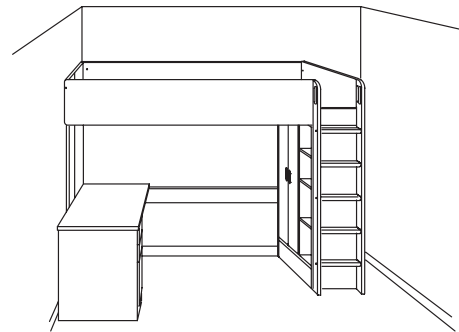

Desk perpendicular to the bed and access to the wardrobe doors from the inside. If the room is narrow, you can assemble the desk so that it is perpendicular to the loft bed. In this way, both desk and wardrobe can be accessed from the same side. Size: 207×155×193 cm