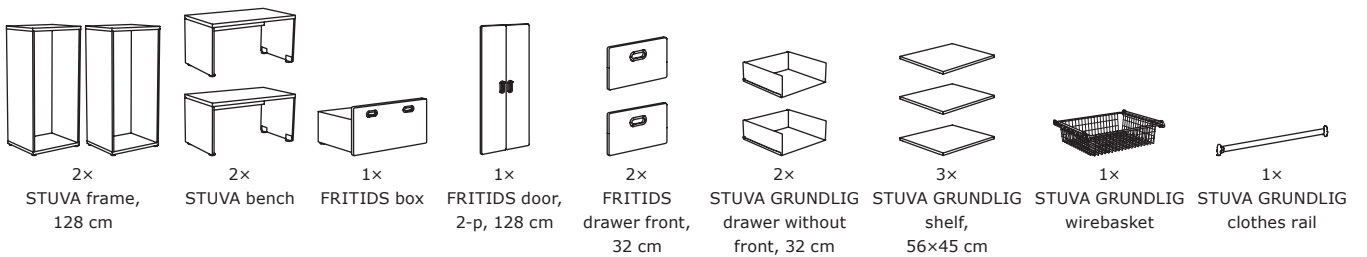

White, red, light blue, light pink – FRITIDS fronts are available in these colours in all sizes. You and your child can choose your favourites. FRITIDS fronts are fully closed and have soft-closing hinges, too, so doors close silently without a slam.

STUVA GRUNDLIG interiors are adjustable, so you can place them where they're easy to reach and adjust them as your child grows. One shelf is needed as a divider between the shelf unit and the drawers in the storage solutions.

Size: 300x50x128 cm

with **FRITIDS** 992.531.35 **Rp7.580.000**