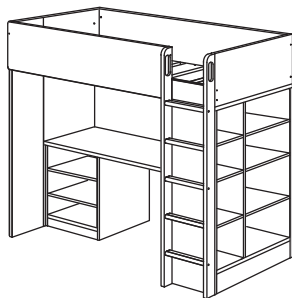

Size: 207×99×182 cm (for mattress size: 90×200 cm).
Included interiors: 5 shelves

This combination

with STUVA GRUNDLIG 692.687.65 **Rp10.749.000**