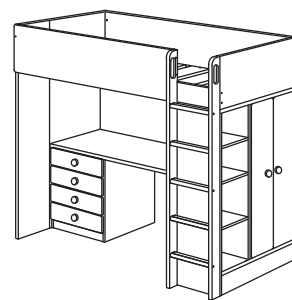

Size: 207×99×182 cm (for mattress size: 90×200 cm).
Included interiors: 1 clothes rail and 1 shelf

This combination

with FÖLJA 892.752.46 **Rp12.099.000**