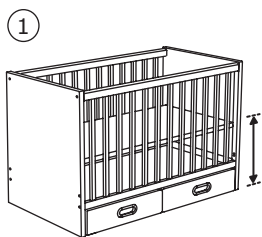

White 403.257.09 Rp**399.000**

STUVA COT

1. When the baby is very small the base can be placed at the higher position.

2. As soon as the baby starts to sit by themselves, place the base at the lower position.

3. When the child is big enough to climb into the bed, one cot side can be removed.

With FRITIDS drawers

Size: 126×66×86 cm (for mattress size: 60×120 cm).

with **FRITIDS** 692.531.70 **Rp5.699.000**

With FÖLJA drawers