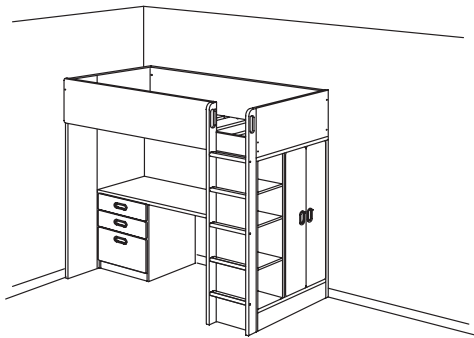

Desk parallel to the bed and access to the wardrobe doors from the outer side. You can assemble STUVA loft bed in a way that the desk fits perfectly under the bed. In order to do so, place the doors of the wardrobe on the outer side of the loft bed. Size: 207×99×193 cm