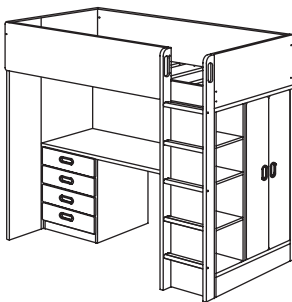

STUVA LOFT BED COMBINATIONS

Size: 207×99×182 cm (for mattress size: 90×200 cm).
Included interiors: 1 clothes rail and 1 shelf

This combination

with FRITIDS 092.621.63 **Rp12.499.000**