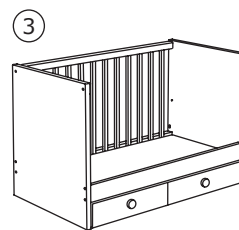

3. When the child is big enough to climb into the bed, one cot side can be removed.

With FRITIDS drawers

Size: 126×66×86 cm (for mattress size: 60×120 cm).

with **FRITIDS** 692.531.70 **Rp5.699.000**

With FÖLJA drawers