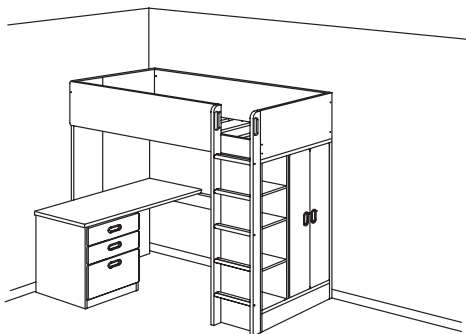

Desk perpendicular to the bed and access to the wardrobe doors from the outer side. If the space at your disposal has no restrictions, you can assemble STUVA loft bed in a way that the desk is perpendicular to the loft bed and the wardrobe doors can be accessed from the outer side. Size: 207×155×193 cm