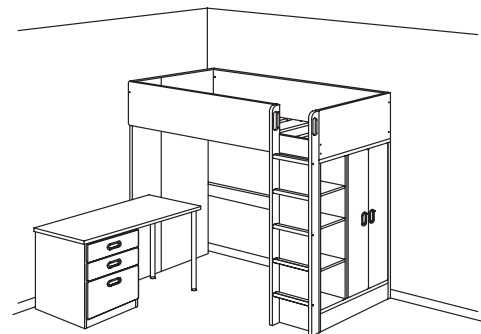

Desk free standing from the bed. You can even have the desk free standing by adding two ADILS legs from IKEA range.