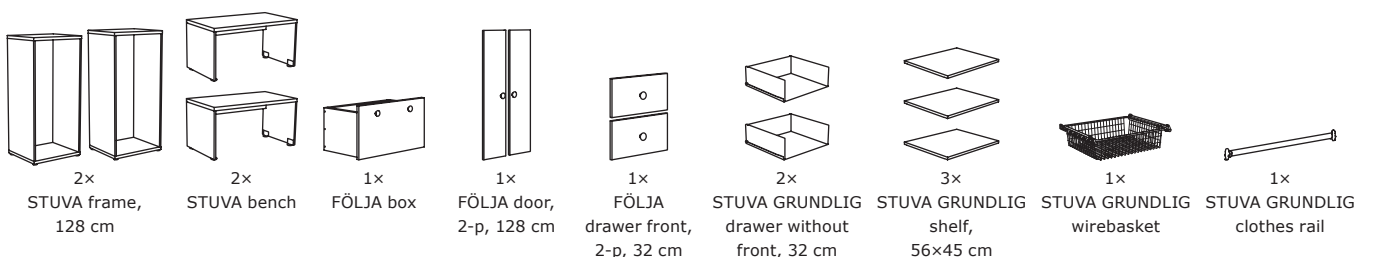

STUVA GRUNDLIG interiors are adjustable, so you can place them where they're easy to reach and adjust them as your child grows. One shelf is needed as a divider between the shelf unit and the drawers in the storage solutions.

Size: 300x50x128 cm

with **FÖLJA** 692.220.94 **Rp7.080.000**

CLOTHES STORAGE

There's more room to play when clothes are sorted and off the floor. STUVA clothes storage solutions have flexible interiors such as clothes rails, shelves and wire baskets to let children hang, fold and organise their clothes.