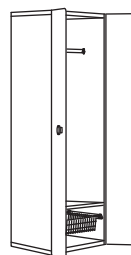

Size: 60×50×192cm. Included interiors: 1 clothes rail, 1 shelf and 1 wire basket.

This combination

with FÖLJA	991.806.05	Rp3.295.000