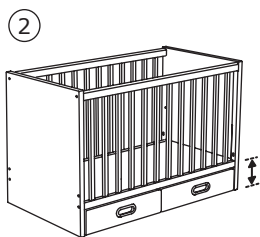

White 403.257.09 Rp**399.000**

STUVA COT

1. When the baby is very small the base can be placed at the higher position.

2. As soon as the baby starts to sit by themselves, place the base at the lower position.

3. When the child is big enough to climb into the bed, one cot side can be removed.

With FRITIDS drawers

Size: 126×66×86 cm (for mattress size: 60×120 cm).

with **FRITIDS** 692.531.70 **Rp5.699.000**

With FÖLJA drawers