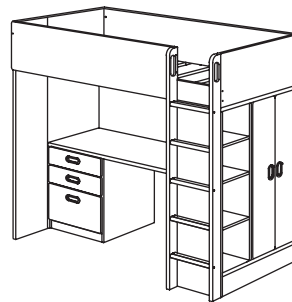

Size: 207×99×182 cm (for mattress size: 90×200 cm).
Included interiors: 1 clothes rail and 1 shelf

This combination

with FRITIDS 692.534.34 **Rp12.249.000**