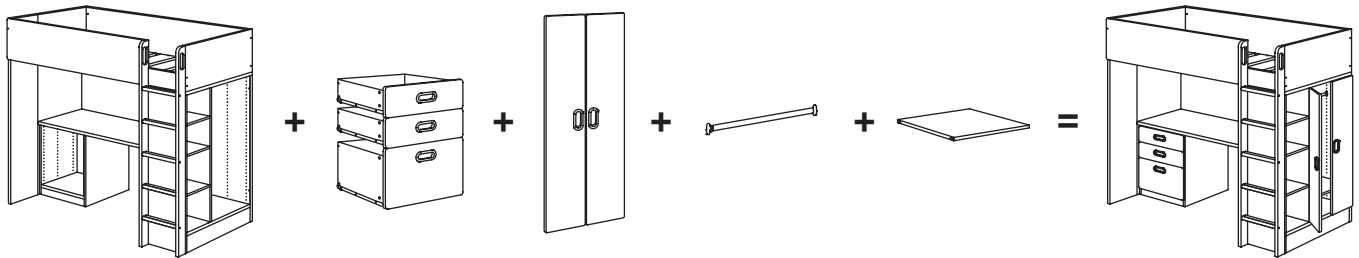

25×41×9 cm 604.213.28 **Rp99.900**

RASSLA box with compartments, white, 2-p. Fits perfectly into the 32 cm STUVA drawer.

25×41×16 cm 604.180.81 **Rp139.000**

ANGELÄGEN box, black/white. Perfect fit for the shelves.

25×44×25 cm 404.179.40 **Rp149.000**

STUVA LOFT BED

STUVA loft bed with desk and storage

STUVA loft bed offers different assembly possibilities, illustrated below. You can add doors, drawers and interiors according to your needs. The desk comes with cable management and the anti-slipping steps of the ladder have space allowance that enable the child to place their hands around each individual step. At the top of the ladder are there two handles which makes it easy to climb up and down.