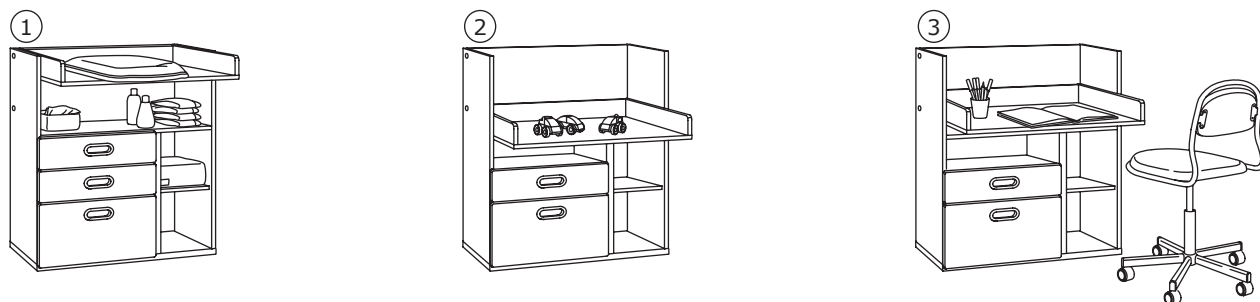

STUVA CHANGING TABLE/DESK

1. At first glance, it is a regular changing table for many cosy moments with your child.
2. When your child grows, you can lower the top to make a play table where your child can stand and have fun with toys or crafts.
3. As time goes by, you can transform the play table even further by placing the top at the highest desk position to obtain a comfortable desk where your child can sit and do homework.

With FRITIDS drawers

Size: 90×79×102 cm

with **FRITIDS** 492.531.52 **Rp5.149.000**