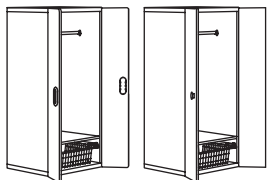

Size: 60×50×128 cm. Included interiors: 1 clothes rail, 1 shelf and 1 wire basket.

This combination

with FRITIDS	292.527.90	Rp2.495.000
with FÖLJA	191.805.53	Rp2.295.000