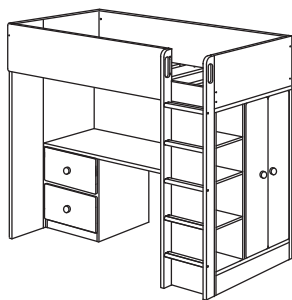

Desk free standing from the bed. You can even have the desk free standing by adding two ADILS legs from IKEA range.

STUVA LOFT BED COMBINATIONS

Size: 207×99×182 cm (for mattress size: 90×200 cm).
Included interiors: 1 clothes rail and 1 shelf

This combination

with FRITIDS 092.621.63 **Rp12.499.000**

Size: 207×99×182 cm (for mattress size: 90×200 cm).
Included interiors: 1 clothes rail and 1 shelf

This combination

with FRITIDS 692.534.34 **Rp12.249.000**