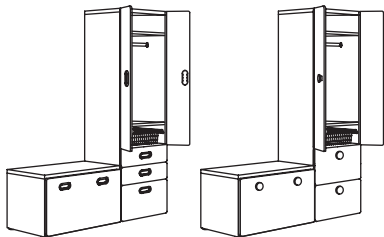

FOR THE BIG BOX AND BENCH

ANGELÄGEN box, red
38×42×33 cm 304.179.45 **Rp199.000**

HEMMAHOS bench pad 90×49×3 cm. Fits the STUVA bench perfectly, and turns the bench into soft comfortable seating.
Black and white 803.323.69 **Rp299.000**
Pink and white 403.378.30 **Rp299.000**

STORAGE COMBINATIONS

Where can children keep all their belongings? In a storage combination, with a wardrobe for clothes, a big box for toys and drawers for pens and paper, helps children easily organise, access – and put away – all their things.