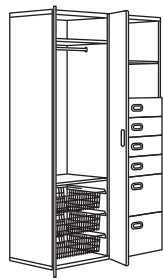

Size: 120×50×192 cm. Included interiors: 1 clothes rail, 4 shelves and 3 wire baskets.

This combination

with FRITIDS	992.750.76	Rp8.490.000