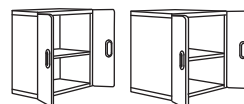

Size: 60×30×64 cm.

This combination with FRITIDS

60×30×64 cm	792.767.36	Rp1.495.000
60×50×64 cm	492.794.92	Rp1.745.000