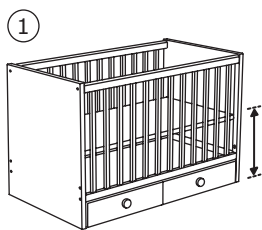

3. When the child is big enough to climb into the bed, one cot side can be removed.

With FRITIDS drawers

Size: 126×66×86 cm (for mattress size: 60×120 cm).

with **FRITIDS** 692.531.70 **Rp5.699.000**

With FÖLJA drawers