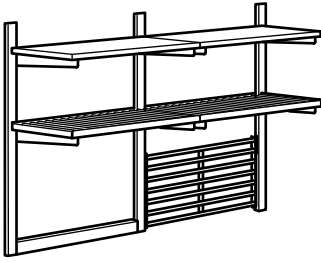

KUNGSFORS suspension rail with shelf/wall grid. A stainless steel combination which comprises of two shelves that allows you to see what is on the shelf from underneath. On the wall grid you can create more storage space by hanging utensils using the S-hooks or containers in the series.

Overall size: W64xD30xH80 cm

Total price R^p**1.595.000** (992.543.33)

Parts included in this combination

KUNGSFORS suspension rail, 80 cm, stainless steel	503.348.69	2 pcs
KUNGSFORS shelf, 60 cm, stainless steel	403.349.35	2 pcs
KUNGSFORS wall grid, stainless steel	503.349.30	1 pc

COMBINATIONS

Overall size: Width x Depth x Height.

KUNGSFORS suspension rail with shelf/magnet knife rack/wall grid/ash veneer shelf. A practical and easy to use combination that makes cooking easier. You can store pots and pans on the shelf in stainless steel, hang kitchen utensils and anything else you want close at hand on the wall grid and store your knives on the magnet knife rack. Things not used often can be placed on the top shelf in ash veneer.