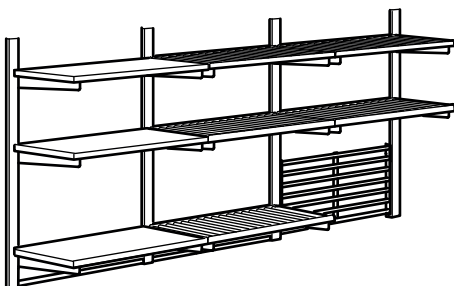

KUNGSFORS suspension rail with shelf/rail/wall grid/ash veneer shelf. Mount this combination on the wall above the worktop and store everything you want close at hand when cooking. You can put plates and glasses on the shelf in ash veneer, and pots and pans on the shelf in stainless steel. Use the rails for your kitchen utensils. KUNGSFORS containers, sold separately, fits perfectly on the wall grid – ideal for things like fresh herbs.

Overall size: W184xD32xH80 cm

Total price R^p4.486.800(992.848.82)

Parts included in this combination

KUNGSFORS suspension rail, 80 cm, stainless steel	503.348.69	4 pcs
KUNGSFORS shelf, 60 cm, ash veneer	703.712.24	3 pcs
KUNGSFORS shelf, 60 cm, stainless steel	403.349.35	5 pcs
KUNGSFORS wall grid, stainless steel	503.349.30	1 pcs
KUNGSFORS rail, 56 cm, stainless steel	703.349.34	2 pcs