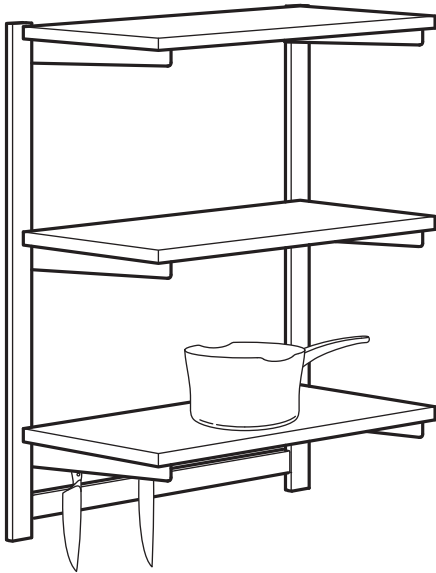

BUYING GUIDE

KUNGSFORS

Series

Smart storage gives flow in the kitchen

The KUNGSFORS series offers open storage that gives utensils, spices and recipes their given and visible place on the wall. Organised utensils means more space and a better flow in the kitchen, so that cooking is easier. The series is inspired by restaurant kitchens and adapted for both small and large home kitchens. The different parts are also designed to be combined in a variety of ways – to meet different needs.