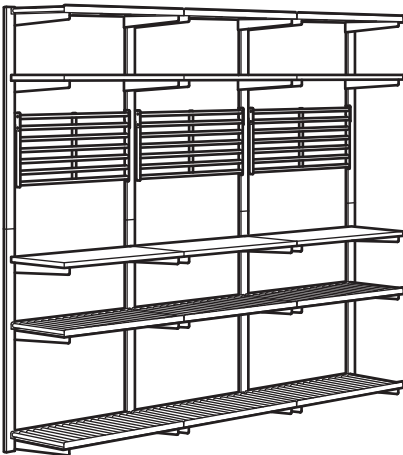

COMBINATIONS

Overall size: Width x Depth x Height.

KUNGSFORS suspension rail/shelf/dish drainer/rail/wall grid. A combination that holds everything you need in the kitchen - both when cooking and washing up. You can put plats and glasses on the shelf in ash veneer, and pots and pans on the shelf in stainless steel. The dish drainer has a tray underneath that collect any excess water and protect your worktop. When you don't need the drainer function, simply fold down the pins and use it as a shelf. Overall size: W184xD32xH80 cm
Total price **Rp4.786.800** (692.543.39)

Parts included in this combination

KUNGSFORS suspension rail, 80 cm, stainless steel	503.348.69	4 pcs
KUNGSFORS shelf, 60 cm, ash veneer	703.712.24	3 pcs
KUNGSFORS shelf, 60 cm, stainless steel	403.349.35	4 pcs
KUNGSFORS wall grid, stainless steel	503.349.30	1 pc
KUNGSFORS dish drainer	203.712.26	1 pc
KUNGSFORS rail, 56 cm, stainless steel	703.349.34	2 pcs