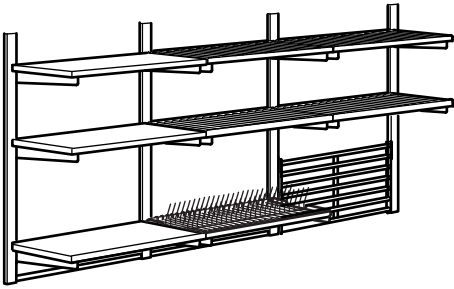

KUNGSFORS suspension rail with shelf/rail/wall grid/ash veneer shelf. Mount this combination on the wall above the worktop and store everything you want close at hand when cooking. You can put plates and glasses on the shelf in ash veneer, and pots and pans on the shelf in stainless steel. Use the rails for your kitchen utensils. KUNGSFORS containers, sold separately, fits perfectly on the wall grid – ideal for things like fresh herbs.

Overall size: W184xD32xH80 cm

Total price R^p4.486.800(992.848.82)

Parts included in this combination

KUNGSFORS suspension rail, 80 cm, stainless steel	503.348.69	4 pcs
KUNGSFORS shelf, 60 cm, ash veneer	703.712.24	3 pcs
KUNGSFORS shelf, 60 cm, stainless steel	403.349.35	5 pcs
KUNGSFORS wall grid, stainless steel	503.349.30	1 pcs
KUNGSFORS rail, 56 cm, stainless steel	703.349.34	2 pcs

COMBINATIONS

Overall size: Width x Depth x Height.

KUNGSFORS suspension rail/shelf/dish drainer/rail/wall grid. A combination that holds everything you need in the kitchen - both when cooking and washing up. You can put plats and glasses on the shelf in ash veneer, and pots and pans on the shelf in stainless steel. The dish drainer has a tray underneath that collect any excess water and protect your worktop. When you don't need the drainer function, simply fold down the pins and use it as a shelf. Overall size: W184xD32xH80 cm
Total price **Rp4.786.800** (692.543.39)