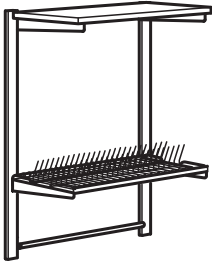

SAFETY

Different wall materials require different types of fixing devices. Use fixing devices suitable for the walls in your home, sold separately.

HOW TO BUILD

You can use the different parts of KUNGSFORS freestanding or combine them as a system which you mount with the help of the suspension rails. Below you see the different ways that you can use KUNGSFORS.

KUNGSFORS without suspension rails

If you want a flexible solution, you can mount items of KUNGSFORS directly on the wall freestanding and furnish your wall just the way you want.

KUNGSFORS with suspension rails

suspension rails and can then adjust the height and replace or add parts whenever you want, without having to make new holes in the wall.

COMBINATIONS

Overall size: Width x Depth x Height.

The combinations we present here are suggestions for how you can build KUNGSFORS as a system based on different needs. To create your own solution, see page 4 for all parts.

KUNGSFORS suspension rail with shelf/rail/dish drainer. A small combination that make your life around the sink easier. Use the top shelf for storage, and the rail to hang the dish brush or other things you need close at hand. The dish drainer has a removable tray underneath that collect excess water from the drainer and protect your worktop. When you don't need the drainer function, simply fold down the pins and use it as a regular shelf.