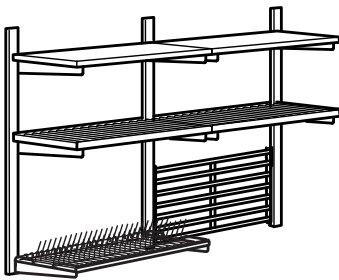

KUNGSFORS suspension rail with shelf/wall grid. A stainless steel combination which comprises of two shelves that allows you to see what is on the shelf from underneath. On the wall grid you can create more storage space by hanging utensils using the S-hooks or containers in the series.

COMBINATIONS

Overall size: Width x Depth x Height.

KUNGSFORS suspension rail with shelf/magnet knife rack/wall grid/ash veneer shelf. A practical and easy to use combination that makes cooking easier. You can store pots and pans on the shelf in stainless steel, hang kitchen utensils and anything else you want close at hand on the wall grid and store your knives on the magnet knife rack. Things not used often can be placed on the top shelf in ash veneer.

KUNGSFORS suspension rail/shelf/dish drainer/wall grid. A practical combination that makes cooking and washing up easier. Store pots and pans on the shelf in stainless steel, hang kitchen utensils and anything else you want close at hand on the wall grid. The dish drainer has a removable tray underneath that collect excess water from the drainer and protect your worktop. When you don't need the drainer function, simply fold down the pins and use it as a regular shelf. Things not used often can be placed on the top shelf in ash veneer.