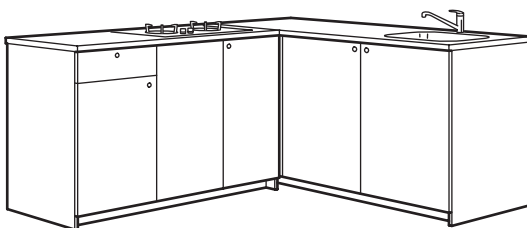

Overall size: 182×183×220 cm

Total price

White	092.024.28	Rp8.640.000
Wood effect grey	292.025.21	Rp9.190.000
High-gloss/blue-turquoise	392.025.25	Rp9.740.000

Parts included in this combination

FYNDIG sink 1 bowl, 45×39 cm	1 pc
KNOXHULT wall cabinet with doors 120×75 cm	1 pc
LAGAN mixer tap	1 pc
KNOXHULT base cabinet doors and drawers 120 cm	1 pc
KNOXHULT base cabinet with doors 180×85 cm	1 pc
LILLVIKEN water trap	1 pc