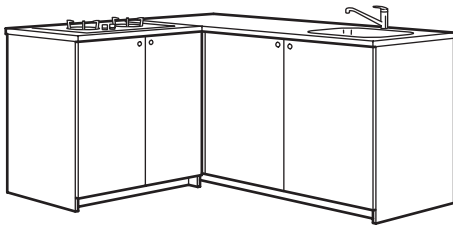

## Parts included in this combination

FYNDIG sink 1 bowl , 45×39 cm	1 pc
KNOXHULT wall cabinet doors 80×75 cm	1 pc
LAGAN mixer tap	1 pc
KNOXHULT base cabinet with doors and drawers 120	1 pc
KNOXHULT base cabinet with doors 80×85	1 pc
LILLVIKEN water trap	1 pc

# COMPLETE KITCHENS

The kitchens are complete with worktop, shelves, drawers, hinges, plinth, sink, water trap and tap. Just complement with knobs and handles.

Overall size: 182×143×220 cm