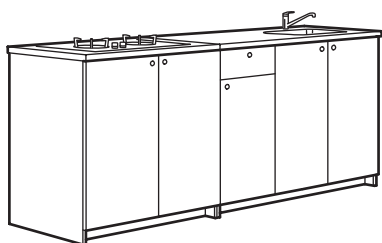

# COMPLETE KITCHENS

The kitchens are complete with worktop, shelves, drawers, hinges, plinth, sink, water trap and tap. Just complement with knobs and handles.

Overall size: 204×61×220 cm

## Parts included in this combination

FYNDIG sink 1 bowl , 45×39 cm	1 pc
KNOXHULT wall cabinet 80×75 cm	1 pc
LAGAN tap	1 pc
KNOXHULT base cabinet with doors 120×85 cm	1 pc
KNOXHULT base cabinet with doors 80×85 cm	1 pc
LILLVIKEN water trap	1 pc