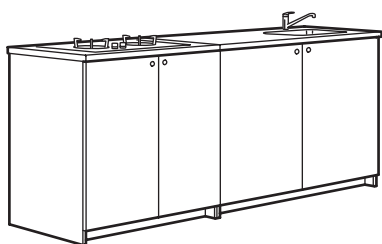

### GOOD TO KNOW:

The hinges are adjustable vertically, horizontally and in depth; makes it easier to mount the door in an exact position. The doors can be mounted left or right. The legs are adjustable to make the frame stand steady on uneven surfaces.

### Complete kitchen cabinets with a low price

Are you looking for a simple kitchen with both quality and a low price? KNOXHULT kitchen series includes six complete cabinets with doors, drawers and shelves. All base and wall cabinets have a scratch-resistant, easy-to-clean foil surface both inside and out. And the work area has a depth of 61 cm. Complement with a sink and kitchen mixer tap – and with knobs and handles, too, of course.

# COMPLETE KITCHENS

The kitchens are complete with worktop, shelves, drawers, hinges, plinth, sink, water trap and tap. Just complement with knobs and handles.

Overall size: 204×61×220 cm