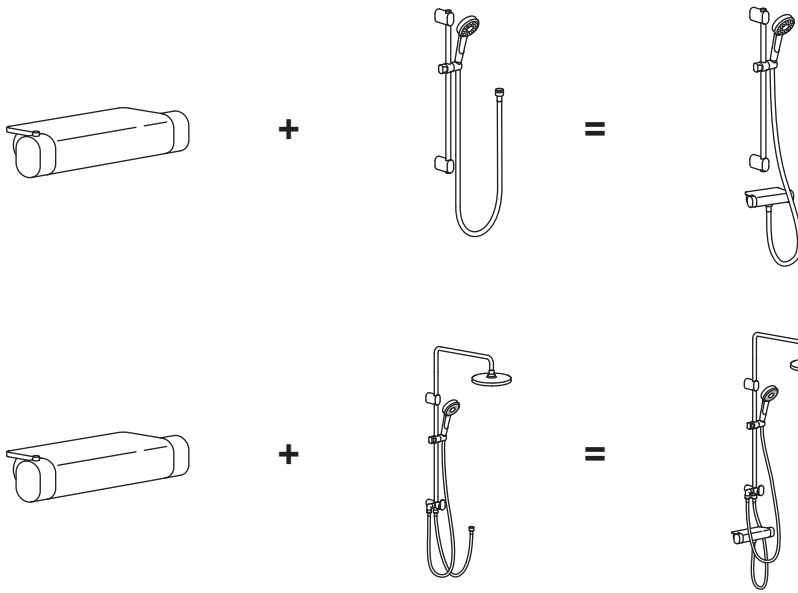

HOW TO CHOOSE

1. Here are a few practical steps to help you choose the right product for a great shower experience. Before the purchase consider what shower needs you have in your bathroom. Do you need to refresh an existing shower set? Then you may choose either a riser rail with hand shower kit or a head/hand shower kit with diverter. All IKEA shower kits are compatible with any shower mixer of another manufacturer. The shower series come in 3 different families - VALLAMOSSE, BROGRUND and VOXNAN just pick the one that suits your style and bathroom best.
2. If you plan to change your shower mixer you can choose between a thermostatic shower and a bath/shower mixer depending on the shower solution in your bathroom. The bath/shower mixers work well both with bath tubs as well as with shower walls. VALLAMOSSE, BROGRUND and VOXNAN shower series offer a wide range of thermostatic mixers that will suit your needs perfectly. All our mixers are fitted with integrated shelves, 38°C safety button and most importantly all our mixer bars come with anti-scald technology and thanks to "cold touch" feature our mixers are safe to touch during use even for the smallest ones in the family.
3. In case if you want to revitalise your existing shower you can choose to change the hand shower or the shower hose. IKEA shower series offer a wide variety of hand showers that come with different spray functions. You can choose between 1,3 and 5 spray function heads. The hand shower with full spray function gives a wide and even coverage for a relaxing shower experience. The mesh spray function boosts the force of the water spray which is perfect for rinsing thick hair. The massage spray function varies the water flow from soft to hard for an invigorating experience that takes away the tension. The mist spray function produces fine droplets of water that feel gentle, soft and relaxing. On 3-spray hand shower you can choose between full spray or mesh spray or you can combine the two, giving you the best of both worlds. With the 5-spray hand shower you can choose between full, mist or massage sprays, or choose your favorite combination of full/mist or full/massage, giving you even more alternatives for a relaxing shower.
4. Finally, if you are planning to update your entire shower area then you can choose one of the IKEA thermostatic shower sets that includes all the functions you need for a destressing and relaxing shower experience. You can complete your new shower with mixer taps and towel accessories from the same product family for a full style coordination of your bathroom. BROGRUND and VOXNAN series feature a complete range of showers, mixer taps and bathroom accessories that will make your bathroom uniquely you.