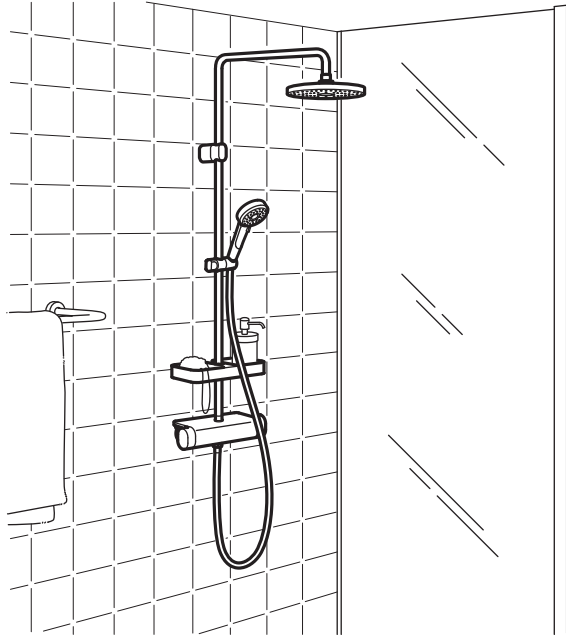

GOOD TO KNOW

Wall fittings are provided with the product. If you are uncertain about the installation, contact a professional. The installation shall be made in accordance with valid local building and plumbing regulations.

Everyone deserves a refreshing shower

The IKEA showers are fully coordinated, with everything you need for a great shower experience: thermostatic mixers with anti-scald feature, head and hand showers with different spray functions and bathroom accessories, all in the same family. All IKEA showers are equipped with water and energy-efficient shower heads and hand showers. This is achieved by having a flow regulator, which reduces the water flow. You'll save up to 30% water and energy compared to a shower without a flow regulator. Everyone deserves a refreshing shower experience every day. And what can be more revitalising than knowing you can save water (and money on your water and energy bills) at the same time? Just pick and choose the shower function you need in your bathroom.