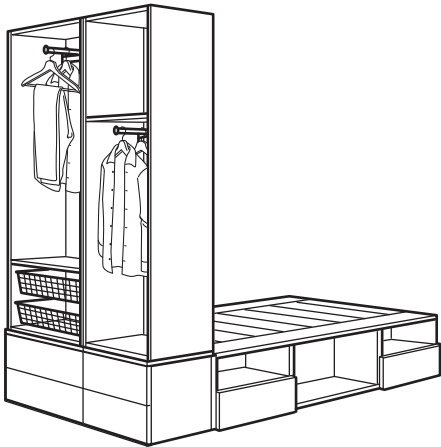

Sleep and storage solutions

How to combine frames

Frames in the PLATSA series can be combined in different ways to suit your storage needs. Check out these popular combinations and browse more on [IKEA.co.id](https://www.ikea.co.id).