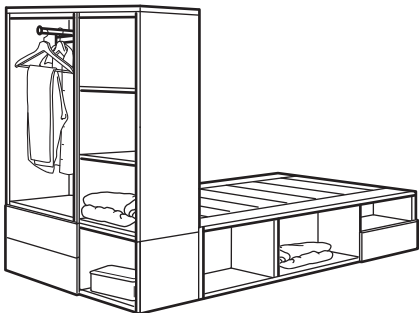

Sleep and storage solutions

How to combine frames

Frames in the PLATSA series can be combined in different ways to suit your storage needs. Check out these popular combinations and browse more on [IKEA.co.id](https://www.ikea.co.id).