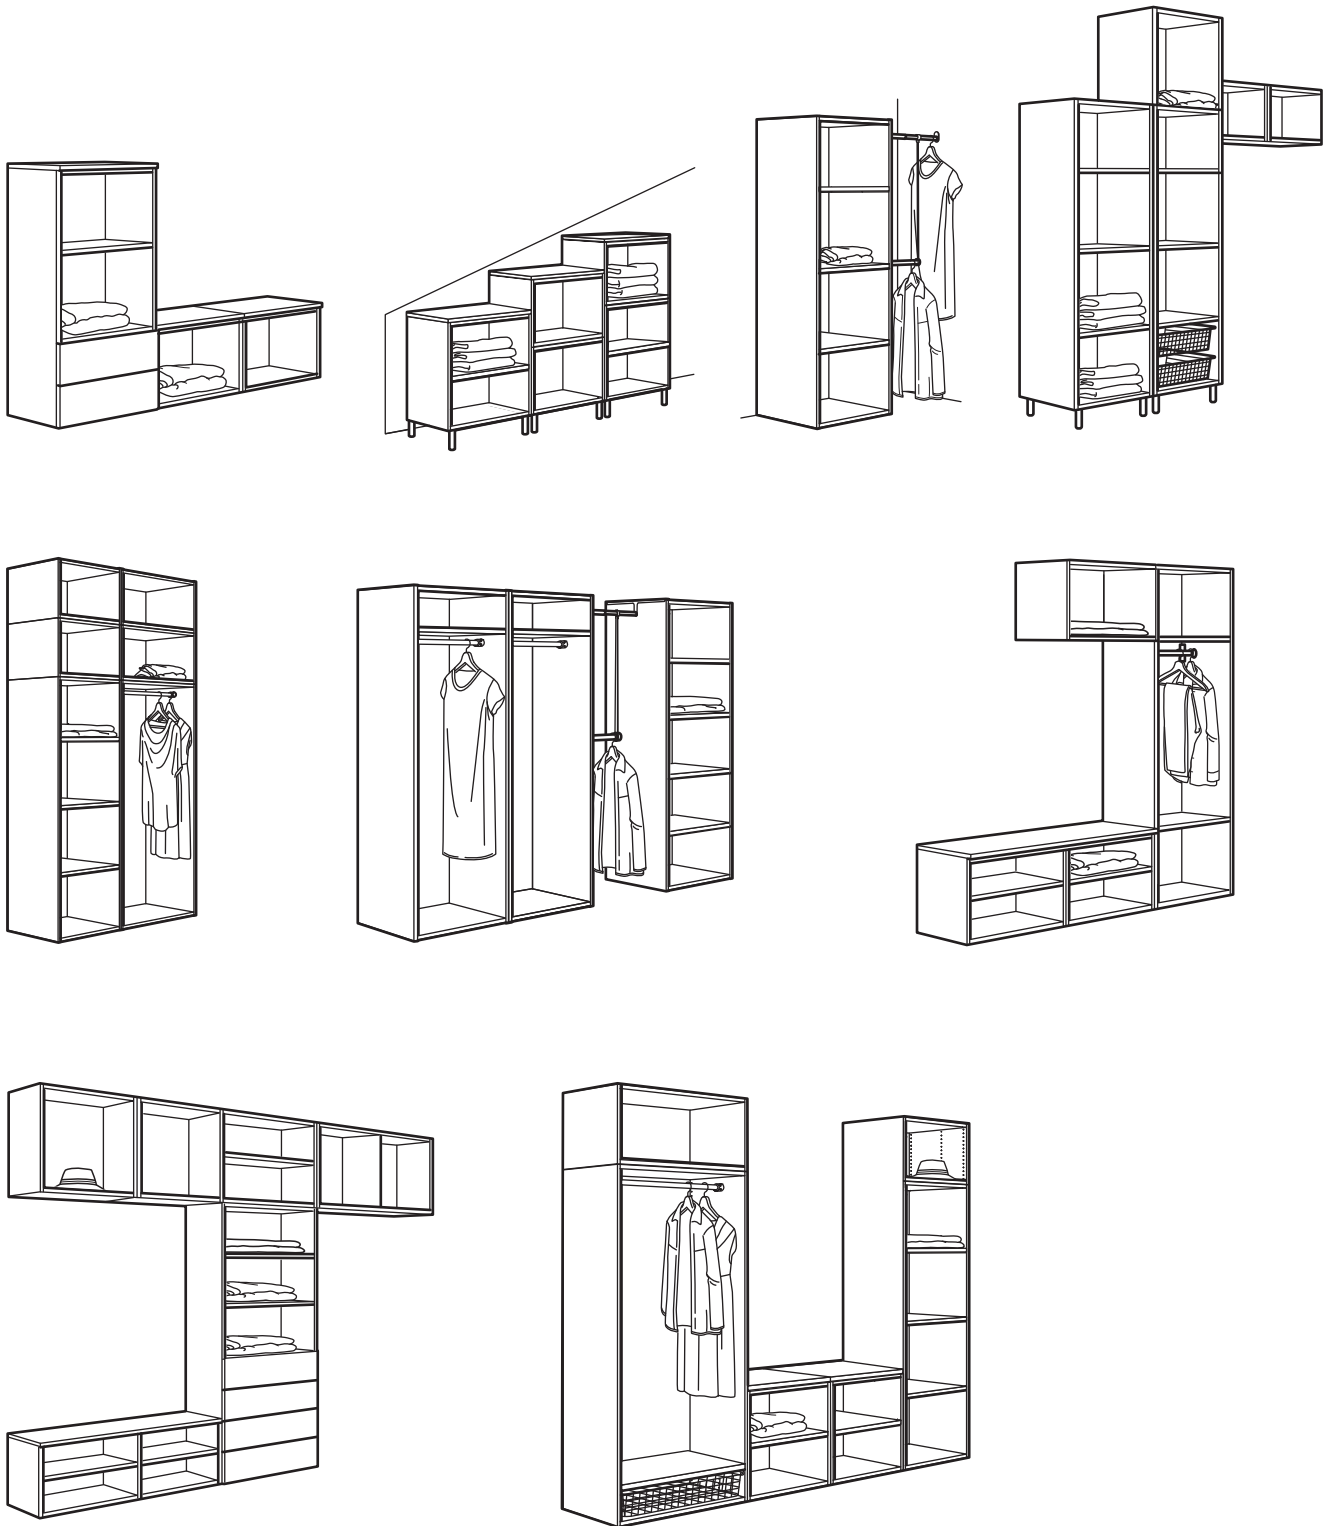

Storage and media solutions

How to combine frames

Frames in the PLATSA series can be combined in different ways to suit your storage needs. Check out these popular combinations and browse more on IKEA.co.id