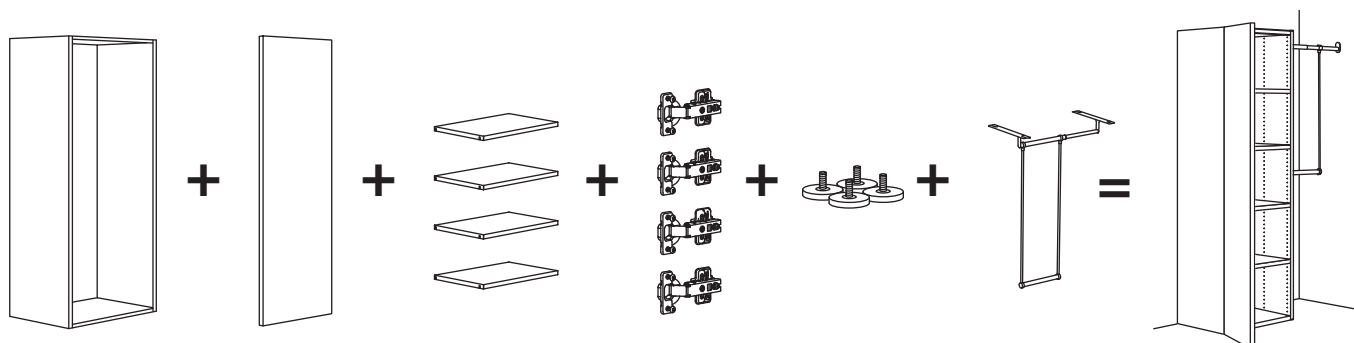

1. Choose frames. Consider how much space you have available in your room. Remember, you can also make the most of unused space with the different sizes of the frames available.
2. Pick your style on doors. What style do you want your wardrobe to be? Do you wish for a plain white door, or a door in the more traditional style? Maybe dark grey? The choice is yours.
3. Choose interiors and exteriors. Think through your day-to-day needs and what you need to store. Once you have decided on the interiors and exteriors, it's time to add the finishing touches. Complete your new wardrobe with your choice of boxes and inserts from our extensive range of interior accessories. And for a great result, don't forget the integrated lighting. Simple to install and makes it easier for you to find the right outfit.