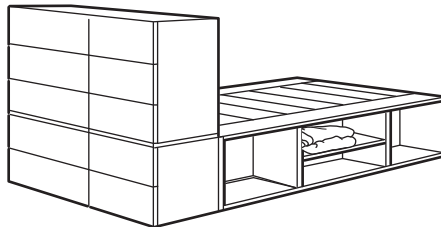

Sleep and storage solutions

How to combine frames

Frames in the PLATSA series can be combined in different ways to suit your storage needs. Check out these popular combinations and browse more on [IKEA.co.id](https://www.ikea.co.id).