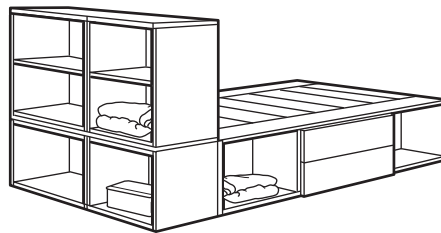

Sleep and storage solutions

How to combine frames

Frames in the PLATSA series can be combined in different ways to suit your storage needs. Check out these popular combinations and browse more on [IKEA.co.id](https://www.ikea.co.id).