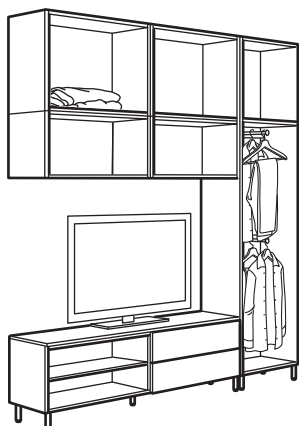

READY-MADE COMBINATIONS

Doors are included in the price but not shown in the illustration. You can choose to change the type of door in your combination. For help with this, please contact your local salesperson.

PLATSA TV/storage.

Overall size: 220×40×251 cm

This combination Rp10.505.000 (392.914.04)

Shopping list

PLATSA frame 60×40×180 cm, white	403.874.86	1 pc
PLATSA frame 60×40×60 cm, white	303.874.77	1 pc
PLATSA frame 80×40×40 cm, white	403.874.91	2 pcs
PLATSA frame 80×40×60 cm, white	903.874.84	2 pcs
PLATSA TV bench 160×40×44 cm, white	103.837.67	1 pcs
FONNES door 40×60 cm, white	103.875.10	4 pcs
FONNES door 60×180 cm, white	803.874.94	1 pc
FONNES door 60×60 cm, white	303.875.14	1 pc
FONNES drawer front 80×20 cm, white	903.859.27	2 pcs
VÄRD glass door 40×40 cm, white	903.845.03	6 pcs
HJÄLPA clothes rail pull-out 60×40 cm, white	203.861.00	2 pcs
HJÄLPA drawer without front 80×40 cm, white	503.862.07	2 pcs
HJÄLPA shelf 80×40, white	903.862.53	1 pc
HJÄLPA standard hinges 1-p	403.875.75	26 pcs
LÄTTHET leg 11 cm, white/metal 4-p	203.955.95	2 pcs
LÄTTHET suspension rail, 80 cm	003.862.62	4 pcs