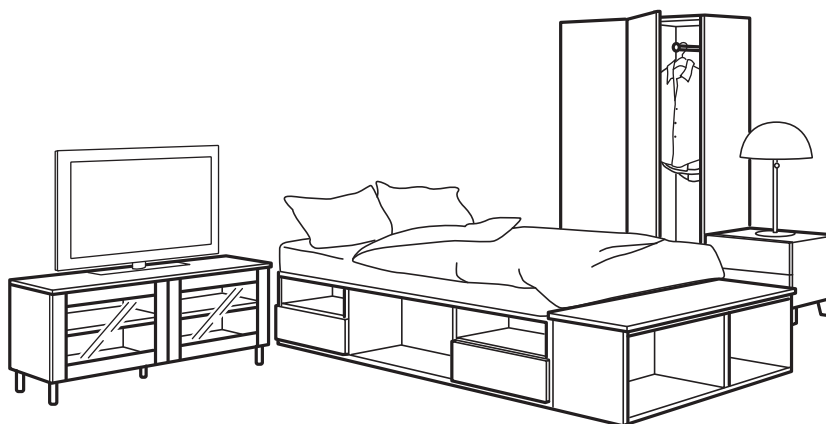

With the PLATSA series you can create media, sleep and storage solutions for both small and large spaces across your home. The modular system consists of open, lightweight frames that you can combine as you like. You can build high or low. Under a sloping ceiling or along an entire wall. Then you easily add doors, shelves, wire baskets and hooks as needed. If your needs change, you can easily rebuild or complete with new features.