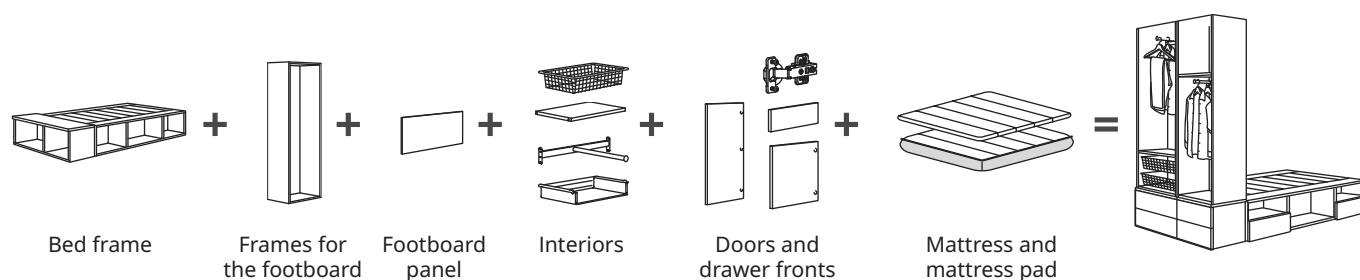

1. Bed frame. Consider your storage needs and how the bed will be placed in your room. Will you be able to use the storage space on all three sides underneath the bed?
2. Choose frames for the footboard. Consider the role of the bed and how high you need to build it. Will it be a room divider, do you need storage for hanging and/or folded clothes, or will it be a place for your books and trophies?
3. Footboard panel. Choose the amount of footboard panels needed. The panel is 60 cm high which means you can build with 60/120/180 cm high frames.
4. Choose interiors. Think through your day-to-day needs and what you need to store. Once you have decided on the interiors, it's time to add the finishing touches. Complete your new bed solution with your choice of boxes and inserts from our extensive range of interior accessories. And for a great result, don't forget the integrated lighting. Simple to install and makes it easier for you to find the right outfit.
5. Pick your style on doors and drawer fronts. What style do you want your wardrobe to be? Do you wish for a plain white door, or a door in the more traditional style? Maybe dark grey? The choice is yours.
6. Choose your mattress and mattress pad. The mattress need to be between 120-140 cm wide and 200 cm long.