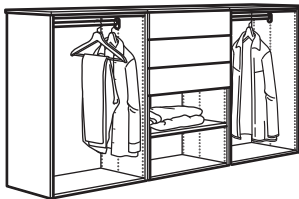

READY-MADE COMBINATIONS

Doors are included in the price but not shown in the illustration. You can choose to change the type of door in your combination. For help with this, please contact your local salesperson.

PLATSA combination, white.

Overall size: 240×57×123 cm

This combination Rp7.160.000 (692.521.18)

Shopping list

PLATSA frame 80×55×120 cm, white	203.862.61	3 pcs
LÄTTTHET leg adjustable, white	603.875.79	3 pcs
FONNES drawer front 80×20 cm, white	903.859.27	3 pcs
HJÄLPA drawer without front 80×55 cm, white	103.862.09	3 pcs
SANNIDAL door 40×120 cm, white	903.955.49	4 pcs
HJÄLPA hinge, 1-pack	403.875.75	12 pcs
HJÄLPA clothes rail 80×55 cm, white	403.874.53	2 pcs
HJÄLPA shelf 80×55 cm, white	403.862.55	1 pc
SPILDRA top 80×55 cm, white	603.875.84	3 pcs