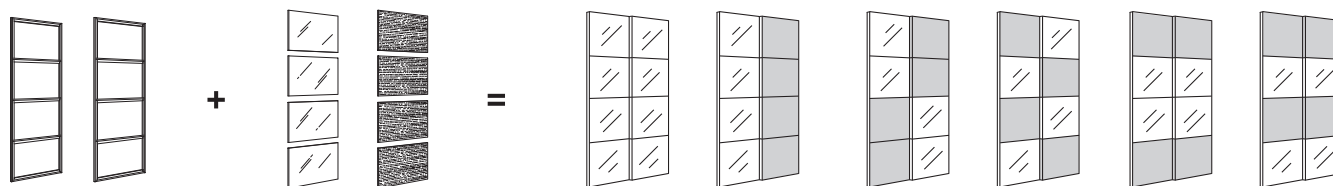

CREATE YOUR OWN SLIDING DOOR

10
Year
Guarantee

Read more in the
guarantee brochure.

You can also choose your own combination of metal frames and panels for your sliding doors. The metal frame is available in white, black and aluminium and the panels come in a variety of materials and colours. Choose one frame and two packages of panels for each sliding door.

You will find all sliding door frames and panels on our website www.IKEA.co.id

You can also create your own sliding door in the PAX planning tool or contact staff at the PAX area in the store for more info.