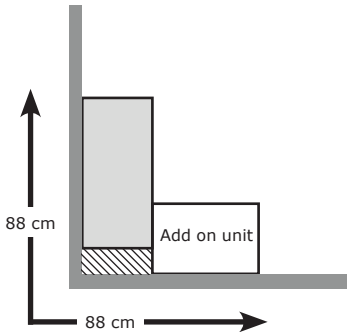

HOW TO BUILD

Here you can see how the add-on unit for corner frame can be used with other frames. The examples shown here are combinations that work together with hinged doors. For open storage solutions, there are even more possibilities – please see more at www.ikea.co.id or ask a co-worker at your nearest IKEA store.

35 cm deep add-on unit for corner with one 75x35 cm frame.

Suggestion of interior organisers to use in this combination

Standard frame 75x35 cm:

- Clothes rail 75x35 cm.
- Shelf 75x35 cm.
- Shoe shelf 75x35 cm.
- Multi-use hanger 35 cm.

Add-on unit for corner:

All KOMPLEMENT interior organisers 35 cm depth.