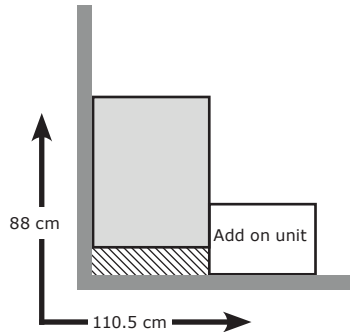

35 cm deep add-on unit for corner with one 75x58 cm frame.

Suggestion of interior organisers to use in this combination

Standard frame 75x58 cm:

- Clothes rail 75x58 cm.
- Shelf 75x58 cm.
- Multi-use hanger 58 cm.

Add-on unit for corner:

All KOMPLEMENT interior organisers 35 cm depth.