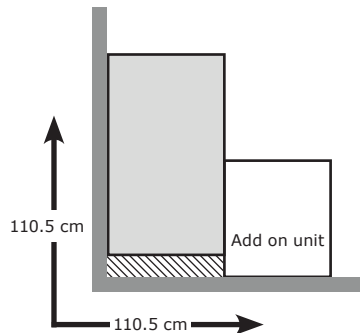

58 cm deep add-on unit for corner with one 100x58 cm frame.

Suggestion of interior organisers to use in this combination

Standard frame 100x58 cm:

- Clothes rail 100x58 cm.
- Shelf 75x58 cm.
- Divider for frame 50 cm with your choice of pull-out interior organisers.
- Multi-use hanger 58 cm.

Add-on unit for corner:

All KOMPLEMENT interior organisers 35 cm depth.
Clothes rail 50x58 cm (turn the fitting around).