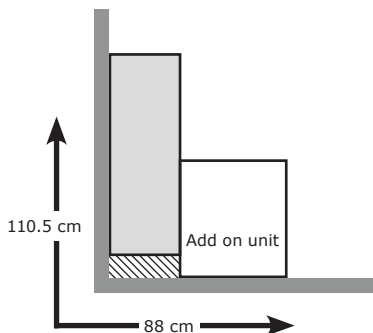

58 cm deep add-on unit for corner with one 100x35 cm frame.

Suggestion of interior organisers to use in this combination

Standard frame 100x35 cm:

- Clothes rail 100x35 cm.
- Shelf 100x35 cm.
- Shoe shelf 100x35 cm.
- Multi-use hanger 35 cm.

Add-on unit for corner:

All KOMPLEMENT interior organisers 35 cm depth.
Clothes rail 50x58 cm (turn the fitting around).