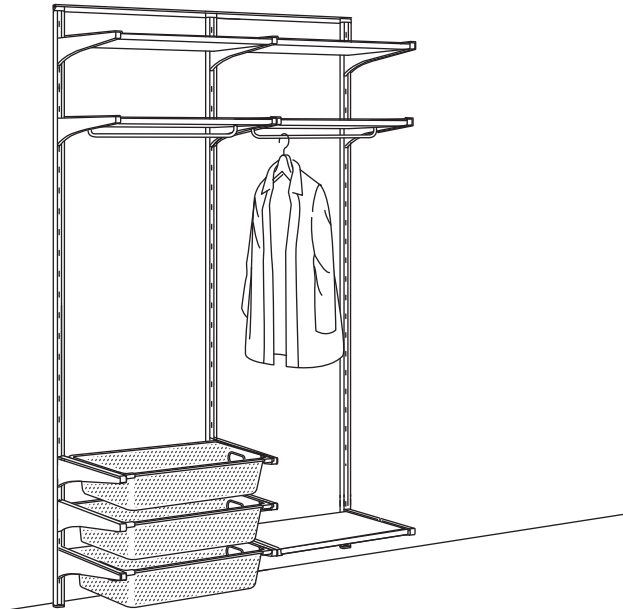

SAFETY

Floor-standing solutions with baskets must be secured to the wall, unless fitted with castors. See page 12 in this buying guide for information about which frames can be fitted with castors.

Different wall materials require different types of fixing devices. Use fixing devices (sold separately) suitable for the walls in your home.

80 cm width
18 depth; 14 kg/20 kg
38 depth; 30 kg/40 kg
58 depth; 46 kg/60 kg

Wherever you need to store things, ALGOT has a solution that makes every square centimetre count. And a smart design with clean lines means you can optimise storage without compromising on style.