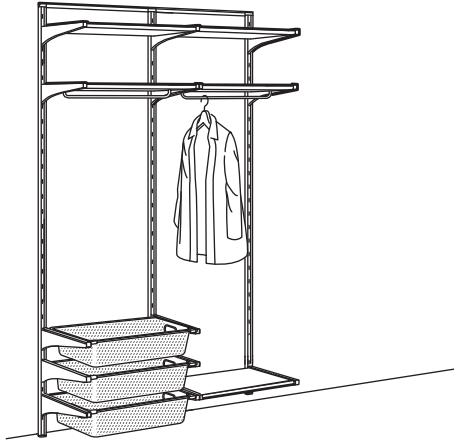

ALGOT wall upright/shelves.

Overall size: 66×61×197 cm.

This combination Rp1.160.000 (999.055.51)

Shopping list

ALGOT wall upright 196 cm, white	802.185.33	Rp125.000/pc	2 pcs
ALGOT bracket 38 cm, white	902.185.42	Rp50.000/pc	6 pcs
ALGOT shelf 60×38 cm, white	902.185.56	Rp100.000/pc	3 pcs
ALGOT bracket 58 cm, white	502.185.44	Rp80.000/pc	2 pcs
ALGOT shelf 60×58 cm, white	902.241.14	Rp150.000/pc	1 pc

COMBINATIONS

WALL MOUNTED STORAGE

ALGOT wall upright/shelves/rod

Overall size: 132×41×199 cm

This combination Rp2.145.000 (992.762.45)

Shopping list

ALGOT bracket 38 cm, white	902.185.42	Rp50.000/pc	13 pcs
ALGOT mesh basket 38×60×14 cm, white	902.185.18	Rp120.000/pc	3 pcs
ALGOT mounting rail, 66 cm, white	902.364.85	Rp30.000/pc	2 pcs
ALGOT pull-out rail for basket, white, 2-p	704.018.72	Rp40.000/pc	2 pcs
ALGOT rod for brackets 60 cm, white	302.185.64	Rp40.000/pc	2 pcs
ALGOT shelf 60×38 cm, white	902.185.56	Rp100.000/pc	5 pcs
ALGOT wall upright 196 cm, white	802.185.33	Rp125.000/pc	3 pcs