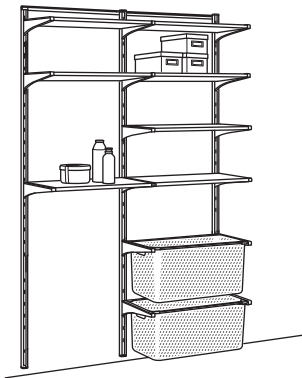

COMBINATIONS

WALL MOUNTED STORAGE

ALGOT wall upright/shelves/rod

Overall size: 132×41×199 cm

This combination Rp2.145.000 (992.762.45)

Shopping list

ALGOT bracket 38 cm, white	902.185.42	Rp50.000/pc	13 pcs
ALGOT mesh basket 38×60×14 cm, white	902.185.18	Rp120.000/pc	3 pcs
ALGOT mounting rail, 66 cm, white	902.364.85	Rp30.000/pc	2 pcs
ALGOT pull-out rail for basket, white, 2-p	704.018.72	Rp40.000/pc	2 pcs
ALGOT rod for brackets 60 cm, white	302.185.64	Rp40.000/pc	2 pcs
ALGOT shelf 60×38 cm, white	902.185.56	Rp100.000/pc	5 pcs
ALGOT wall upright 196 cm, white	802.185.33	Rp125.000/pc	3 pcs

ALGOT wall upright/shelves/drying rack

Overall size: 132×41×199 cm

This combination Rp2.315.000 (692.765.29)

Shopping list

ALGOT bracket 38 cm, white	902.185.42	Rp50.000/pc	16 pcs
ALGOT drying rack 60 cm, white	702.185.62	Rp100.000/pc	1 pc
ALGOT mesh basket 38×60×29 cm, white	702.185.19	Rp150.000/pc	2 pcs
ALGOT mounting rail 66 cm, white	902.364.85	Rp30.000/pc	2 pcs
ALGOT pull-out rail for basket, white, 2-p	704.018.72	Rp40.000/pc	2 pcs
ALGOT shelf 60×38 cm, white	902.185.56	Rp100.000/pc	6 pcs
ALGOT wall upright 196 cm, white	802.185.33	Rp125.000/pc	3 pcs