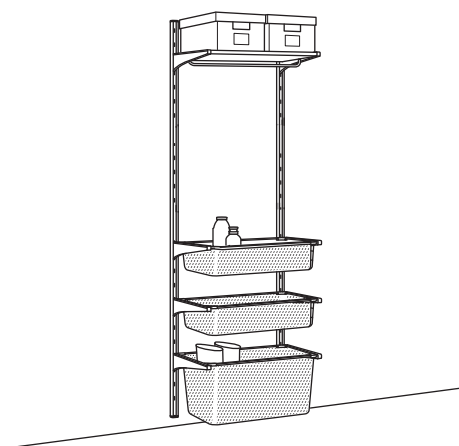

CONTENT

COMBINATIONS

Wall mounted storage 3

ALL PARTS AND PRICES 7

Accessories 8

COMBINATIONS

WALL MOUNTED STORAGE

ALGOT wall upright/shelves/rod.

Overall size: 65×40×196 cm.

This combination Rp1.090.000 (199.055.69)

Shopping list

ALGOT wall upright 196 cm, white	802.185.33	Rp125.000/pc	2 pcs
ALGOT bracket 38 white	902.185.42	Rp50.000/pc	8 pcs
ALGOT shelf 60×38 white	902.185.56	Rp100.000/pc	4 pcs
ALGOT rod f brackets 60 white	302.185.64	Rp40.000/pc	1 pc

ALGOT wall upright/mesh baskets.

Overall size: 65×41×197 cm.

This combination Rp1.300.000 (492.765.92)

Shopping list

ALGOT wall upright 196 cm, white	802.185.33	Rp125.000/pc	2 pcs
ALGOT bracket 38 cm, white	902.185.42	Rp50.000/pc	8 pcs
ALGOT shelf 60×38 cm, white	902.185.56	Rp100.000/pc	1 pc
ALGOT rod for brackets 60 cm, white	302.185.64	Rp40.000/pc	1 pc
ALGOT pull-out rail for basket, white, 2-p	704.018.72	Rp40.000/pc	3 pcs
ALGOT mesh basket, 38×60×14 cm, white	902.185.18	Rp120.000/pc	2 pcs
ALGOT mesh basket, 38×60×29 cm, white	702.185.19	Rp150.000/pc	1 pc