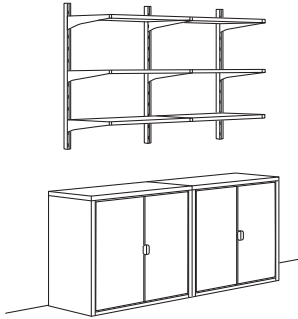

ALGOT two section/shelves.
Overall size: 127×41×85 cm.

This combination Rp1.335.000 (692.854.68)

Shopping list

ALGOT wall upright 84 cm, black	804.342.16	Rp95.000/pc	3 pcs
ALGOT bracket 38 cm, black	704.342.12	Rp50.000/pc	9 pcs
ALGOT shelf 60×38 metal, black	304.342.14	Rp100.000/pc	6 pcs

ALGOT two section/shelves.
Overall size: 127×41×18 cm.

This combination Rp2.320.000 (092.854.71)

Shopping list

ALGOT wall upright 84 cm, black	804.342.16	Rp95.000/pc	6 pcs
ALGOT bracket 38 cm, black	704.342.12	Rp50.000/pc	15 pcs
ALGOT shelf 60×38 metal, black	304.342.14	Rp100.000/pc	10 pcs

COMBINATIONS

WALL MOUNTED STORAGE

ALGOT/BROR two section/shelves/cabinets.

Overall size: 162×41×162 cm.

This combination Rp5.333.000 (492.854.74)

Shopping list

ALGOT wall upright 84 cm, black	804.342.16	Rp 95.000 /pc	3 pcs
ALGOT bracket 38 cm, black	704.342.12	Rp 50.000 /pc	9 pcs
ALGOT shelf 60×38 metal, black	304.342.14	Rp 100.000 /pc	6 pcs
BROR cabinet with two doors 76×40×66, black	903.401.99	Rp 1.999.000 /pc	2 pcs