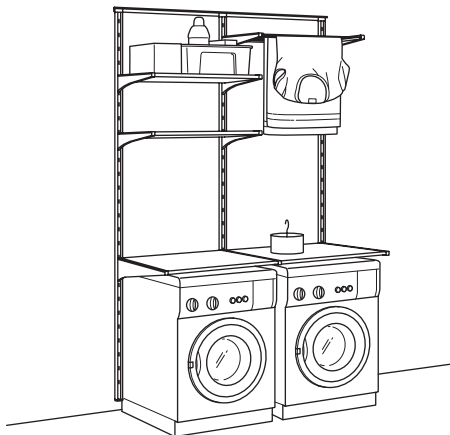

ALGOT wall upright/shelves/drying rack.

Overall size: 132×61×197 cm.

This combination Rp1.575.000 (999.055.89)

Shopping list

ALGOT mounting rail 66 cm, white	902.364.85	Rp30.000/pc	2 pcs
ALGOT wall upright 196 cm, white	802.185.33	Rp125.000/pc	3 pcs
ALGOT bracket 38 cm, white	902.185.42	Rp50.000/pc	6 pcs
ALGOT shelf 60×38 cm, white	902.185.56	Rp100.000/pc	2 pcs
ALGOT drying rack 60 cm, white	702.185.62	Rp100.000/pc	1 pc
ALGOT bracket 58 cm, white	502.185.44	Rp80.000/pc	3 pcs
ALGOT shelf 60×58 cm, white	902.241.14	Rp150.000/pc	2 pcs