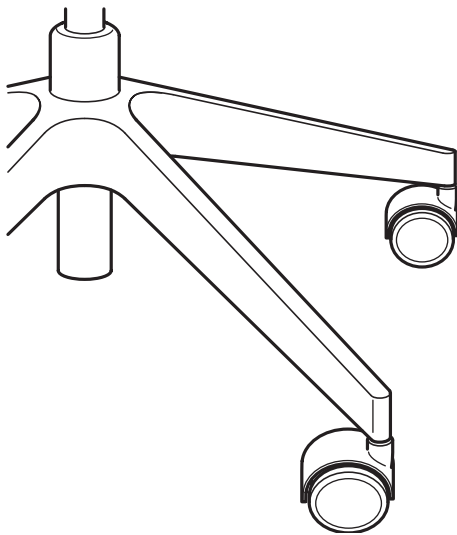

GOOD TO KNOW

Height adjustable seat for a comfortable sitting posture regardless of body height.

Adjustable tilt tension; increase or decrease the resistance to suit your movements and weight.

Adjustable seat depth; easy to adapt for increased support to your thighs and back.

Synchronised tilt function in seat and backrest; the chair follows your movements when you lean forward or back.

Height adjustable backrest; gives lumbar support and relieves strain on your back.

Weight compensation mechanism automatically finds the right amount of tilt tension to open up your body when you lean back.

Lockable tilt function for increased stability in different sitting positions.

Depth adjustable armrest; adjust the depth according to your needs.

SAFETY CASTORS

Chairs should stay where you leave them and not roll away on their own. That's why we put safety castors on our chairs. The castors have a built-in pressure-sensitive brake mechanism so that they roll freely and easily when you sit on the chair – and brake when you stand up. Note that even though the castors don't roll when braked, they can still slide on the floor if the chair is pushed.

ALL PARTS AND PRICES

SWIVEL CHAIRS

10
Year
Guarantee

MARKUS swivel chair. Seat W53xD47 cm. Tested for 110 kg. Height adjustable 48–57 cm. This chair is tested and approved for office use. Rubber-coated castors; run smoothly on any type of floor. Design: Henrik Preutz.