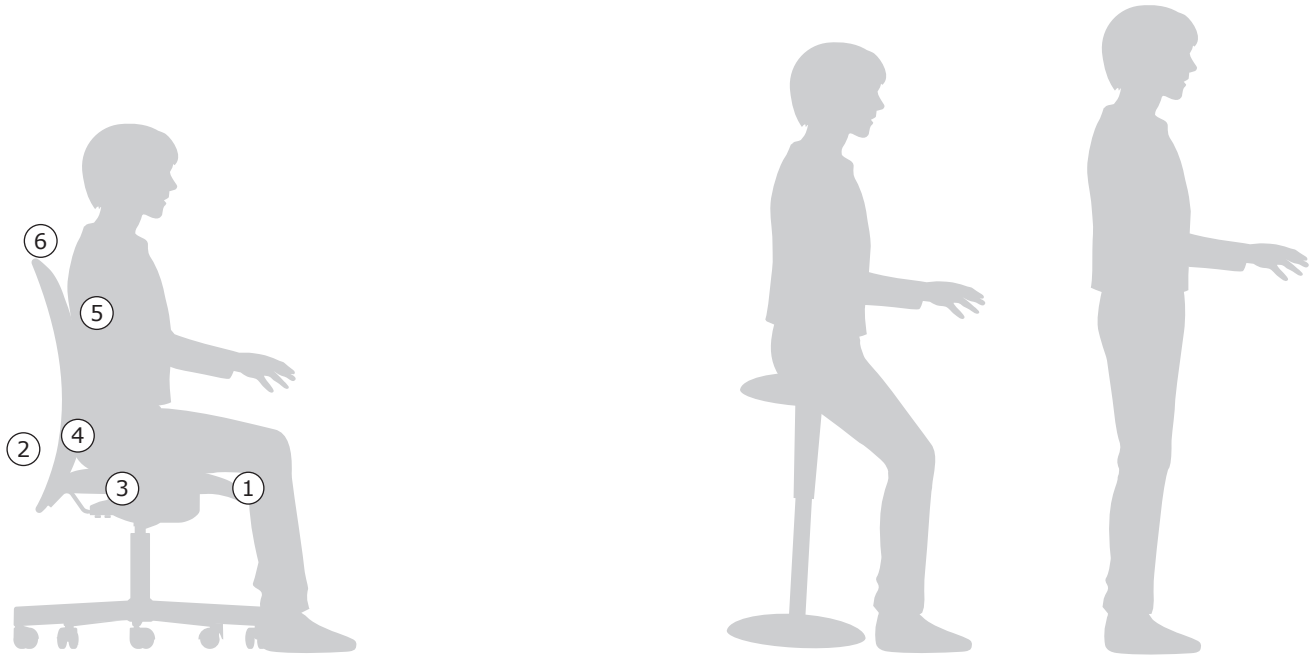

GOOD TO KNOW

The human body is made to move, so ideally, your workspace should give you the choice of sitting, standing or leaning, allowing you to change positions often.

SITTING

1. You should be able to stretch your legs under the table and turn 90° to the left and right. The hips and knees should be at an angle of approx. 95-100° with your feet flat on the floor. If you share the chair with other people, the height adjustable seat allows all of you to sit comfortably.
2. It doesn't matter if you're short or tall. With an adjustable seat depth or a height adjustable backrest you can try different depths and heights and get exactly the support your legs and back need.
3. A chair with tilt function makes it easy to change sitting position, regardless of whether the tilt function is in the seat or the backrest – or in both places.
4. The lumbar region is where we usually feel the first onset of tiredness. A chair with built-in lumbar support relieves pressure on your back.
5. Armrests reduce strain on arms and shoulders. Adjustable armrests reduce strain even more – regardless of how tall or short you are. Make sure that the armrests don't prevent the chair from being drawn close to the desk, and that they don't restrict your movements.
6. If you've been sitting at your desk for some time, it may feel nice to lean back and change your position for a moment. With a headrest on your chair, your head and neck also get some well-deserved relaxation.

LEANING

A standing support enables a position between sitting and standing, and it's ideal when you have a height adjustable desk.

- Provides freedom of movement for your upper and lower body.
- Activates and strengthens your body's core muscles.
- Gives you an open posture which improves your circulation and metabolic rate.