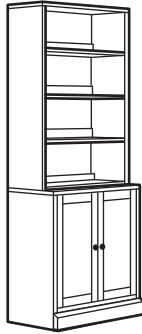

HAVSTA storage combination with glass-doors.
Total size: W243×H134×D37 cm

Colour options:

Dark brown	792.660.25	Rp 9.485.000
Grey	592.660.31	Rp 9.485.000
White	892.660.20	Rp 9.485.000

Articles included in this combination:

HAVSTA shelving unit 81×123×35 cm	1 pc
HAVSTA cabinet 81×123×35 cm	1 pc
HAVSTA glass-doors cabinet 81×123×35 cm	1 pc
HAVSTA plinth 81×12×37 cm	3 pcs

COMBINATIONS

Overall size: Width × Height × Depth. HAVSTA furniture must be fixed to the wall with the enclosed wall fastener. Knobs and hinges are included in the packaging. Fittings for connecting the units vertically included. Placing the units side by side does not require connecting with fittings.