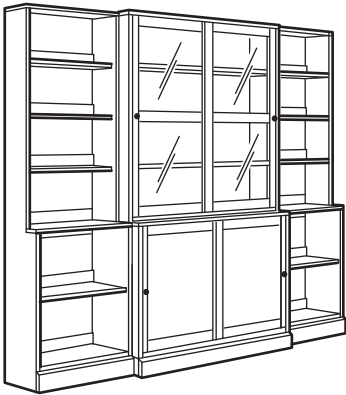

Articles included in this combination:

HAVSTA cabinet 81×123×35 cm	1 pc
HAVSTA cabinet with plinth 81×89×47 cm	1 pc

HAVSTA storage combination with sliding glass-doors. Total size: W121×H212×D47 cm

Colour options:

COMBINATIONS

Overall size: Width × Height × Depth. HAVSTA furniture must be fixed to the wall with the enclosed wall fastener. Knobs and hinges are included in the packaging. Fittings for connecting the units vertically included. Placing the units side by side does not require connecting with fittings.