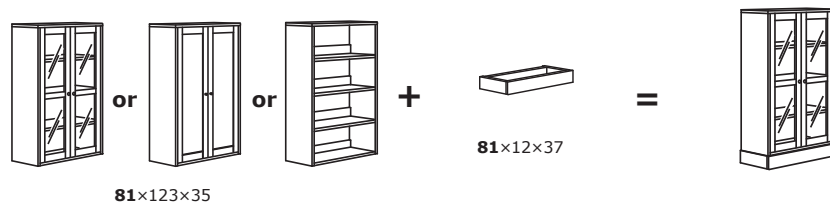

81 cm wide combination

Step 1. Select 47 cm standalone deep cabinet.

Step 2. Combine it with one of 3 different 35 cm deep stackable units.

121 cm wide combination

Step 1. Select 47 cm standalone deep cabinet with sliding doors.

Step 2. Combine it with 35 cm deep stackable unit with sliding doors.

Would you like now to convert any stackable unit into a standalone? You can do it by adding the plinth in the compatible size (sold separately).

COMBINATIONS

Overall size: Width × Height × Depth. HAVSTA furniture must be fixed to the wall with the enclosed wall fastener. Knobs and hinges are included in the packaging. Fittings for connecting the units vertically included. Placing the units side by side does not require connecting with fittings.