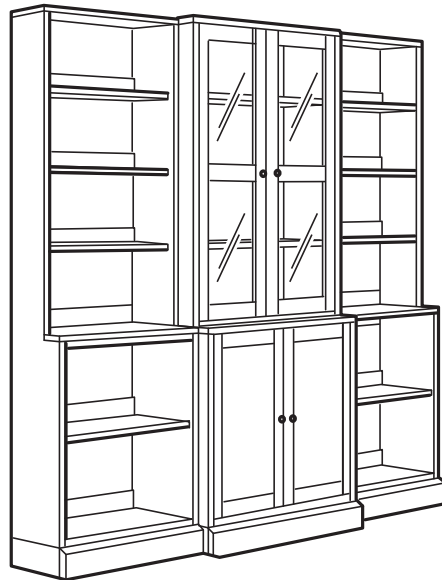

BUYING GUIDE

HAVSTA

Storage series

CARE

Wood: Wipe clean with a cloth dampened in a mild cleaner. Wipe dry with a clean cloth.

Glass: Wipe clean with a cloth dampened in water or window-cleaner. Wipe dry with a clean cloth.

GOOD TO KNOW

Tempered glass should be handled with care. All glass is fragile and a damaged edge or scratched surface can in exceptional cases cause the glass to suddenly crack and/or break.

You can convert any stackable unit into a standalone by adding the plinth in the compatible size (sold separately) or mount a stackable unit on a 47cm deep cabinet to create a vertical combination.

Two people are needed for assembly of this furniture.

SAFETY

To prevent this furniture from tipping over, it must be permanently fixed to the wall using the wall attachment fittings included in the packaging. As wall materials vary, screws for wall fixation are not included. For advice on suitable screw systems for your wall, contact your local specialised dealer. Wall fixing must be carried out by a qualified person, since wrong fixation may cause injury or damage.

To prevent a vertical combination from tipping over, stackable units which are 35 cm deep must always be mounted on 47 cm deep cabinets.

For safety reasons, HAVSTA units are not to be hung on a wall.

Numerous possibilities and combinations

Truly versatile HAVSTA series in solid wood gives you a number of possibilities and combinations in different sizes – and with different features and looks depending on your living space, needs and taste.

All the features you need

Display the items you are proud of behind the glass doors or in shelving units and hide other things in the closed cabinets. Combine with a TV bench that keeps cables hidden, and why not to complete the look with one or more matching coffee tables?

Flexibility

Choose standalones or go for one of the many combinations. Add units over time or rearrange the entire combination to adapt to your changing needs – regardless if it's your family or souvenir collection that grows.

All the products (shown here) may not be available at the store. Please contact the staff or look at www.IKEA.co.id for more information. For more detailed product information, see the price tag and the Internet. All units require assembly. IKEA Indonesia reserves the right to adjust our prices, to correct price errors or misprints according to any changes beyond our responsible control. IKEA Indonesia tries to ensure that all information stated is correct at the time of publishing.