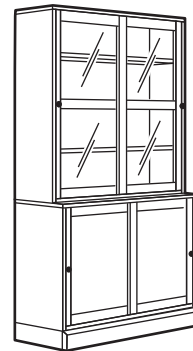

HAVSTA storage combination with sliding glass-doors. Total size: W121×H212×D47 cm

Colour options:

Dark brown	792.659.12	Rp 7.995.000
Grey	092.659.15	Rp 7.995.000
White	492.659.18	Rp 7.995.000

Articles included in this combination:

HAVSTA glass-doors cabinet 121×123×35 cm	1 pc
HAVSTA cabinet with plinth 121×89×47 cm	1 pc