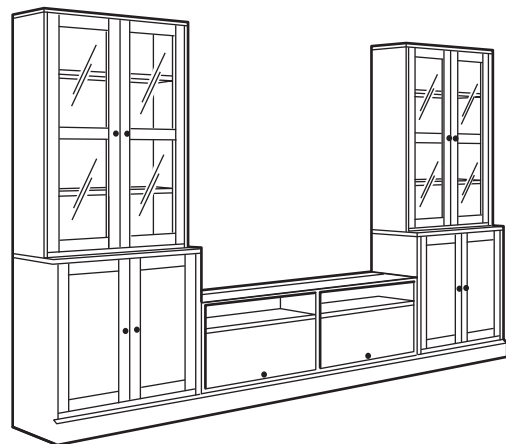

HAVSTA TV storage combination with glass-doors.
Total size: W322×H212×D47 cm

Colour options:

Dark brown	092.658.21	Rp 15.485.000
Grey	592.658.28	Rp 15.485.000
White	692.658.18	Rp 15.485.000

Articles included in this combination:

HAVSTA glass-doors cabinet 81×123×35 cm	2 pcs
HAVSTA cabinet with plinth 81×89×47 cm	2 pcs
HAVSTA TV bench with plinth 160×60×45 cm	1 pc

Haven't found what you were looking for?

You can also design your own HAVSTA combination or customise an existing one by simply adding or removing units. To create your own vertical combination, please refer to the guideline on the next page.