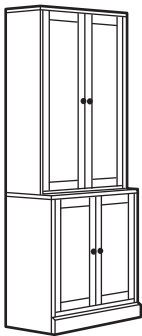

HAVSTA storage combination.
Total size: W81×H212×D47 cm

Colour options:

Dark brown	392.659.85	Rp 5.795.000
Grey	792.659.88	Rp 5.795.000
White	192.659.91	Rp 5.795.000

Articles included in this combination:

HAVSTA cabinet 81×123×35 cm	1 pc
HAVSTA cabinet with plinth 81×89×47 cm	1 pc