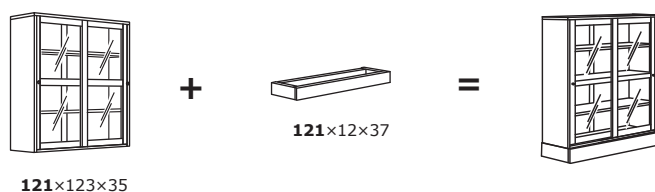

81 cm wide combination

Step 1. Select 47 cm standalone deep cabinet.

Step 2. Combine it with one of 3 different 35 cm deep stackable units.

121 cm wide combination

Step 1. Select 47 cm standalone deep cabinet with sliding doors.

Step 2. Combine it with 35 cm deep stackable unit with sliding doors.

Would you like now to convert any stackable unit into a standalone? You can do it by adding the plinth in the compatible size (sold separately).

COMBINATIONS

Overall size: Width × Height × Depth. HAVSTA furniture must be fixed to the wall with the enclosed wall fastener. Knobs and hinges are included in the packaging. Fittings for connecting the units vertically included. Placing the units side by side does not require connecting with fittings.