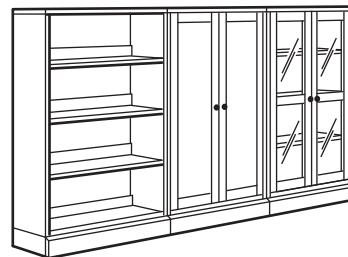

HAVSTA storage combination with glass-doors.
Total size: W243×H134×D37 cm

Colour options:

Dark brown	792.660.25	Rp9.485.000
Grey	592.660.31	Rp9.485.000
White	892.660.20	Rp9.485.000

Articles included in this combination:

HAVSTA shelving unit 81×123×35 cm	1 pc
HAVSTA cabinet 81×123×35 cm	1 pc
HAVSTA glass-doors cabinet 81×123×35 cm	1 pc
HAVSTA plinth 81×12×37 cm	3 pcs