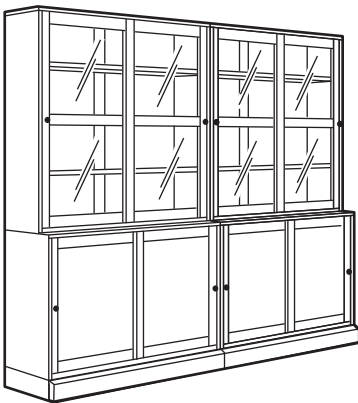

HAVSTA storage combination with sliding glassdoors.
Total size: W242×H212×D47 cm

Colour options:

Dark brown	692.658.99	Rp 15.990.000
Grey	992.659.06	Rp 15.990.000
White	292.658.96	Rp 15.990.000

Articles included in this combination:

HAVSTA glass-doors cabinet 121×123×35 cm	2 pcs
HAVSTA cabinet with plinth 121×89×47 cm	2 pcs