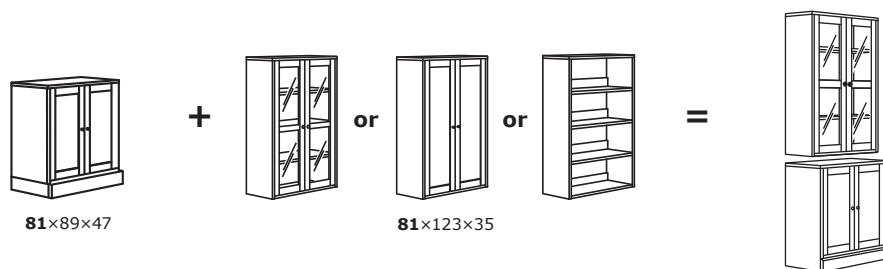

HOW TO BUILD A VERTICAL COMBINATION

Haven't found what you were looking for?

You can design your own HAVSTA combination or customise an existing one by simply adding or removing units. To create your own vertical combination, please refer to this guideline.

81 cm wide combination

Step 1. Select 47 cm standalone deep cabinet.

Step 2. Combine it with one of 3 different 35 cm deep stackable units.

121 cm wide combination

Step 1. Select 47 cm standalone deep cabinet with sliding doors.

Step 2. Combine it with 35 cm deep stackable unit with sliding doors.

Would you like now to convert any stackable unit into a standalone? You can do it by adding the plinth in the compatible size (sold separately).