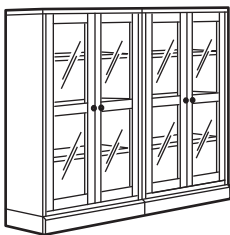

HAVSTA storage combination with glass-doors.
Total size: W162×H134×D37 cm

Colour options:

Dark brown	592.659.51	Rp7.390.000
Grey	092.659.63	Rp7.390.000
White	392.659.47	Rp7.390.000

Articles included in this combination:

HAVSTA glass-doors cabinet 81×123×35 cm	2 pcs
HAVSTA plinth 81×12×37 cm	2 pcs