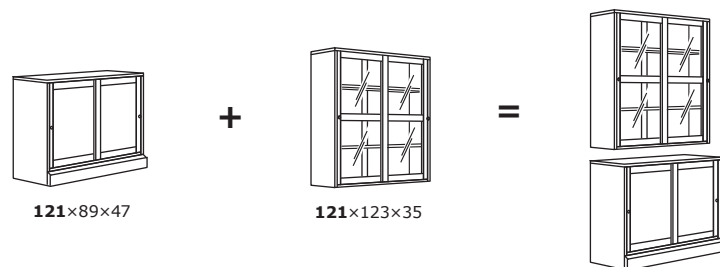

81 cm wide combination

Step 1. Select 47 cm standalone deep cabinet.

Step 2. Combine it with one of 3 different 35 cm deep stackable units.

121 cm wide combination

Step 1. Select 47 cm standalone deep cabinet with sliding doors.

Step 2. Combine it with 35 cm deep stackable unit with sliding doors.

Would you like now to convert any stackable unit into a standalone? You can do it by adding the plinth in the compatible size (sold separately).

COMBINATIONS

Overall size: Width × Height × Depth. HAVSTA furniture must be fixed to the wall with the enclosed wall fastener. Knobs and hinges are included in the packaging. Fittings for connecting the units vertically included. Placing the units side by side does not require connecting with fittings.