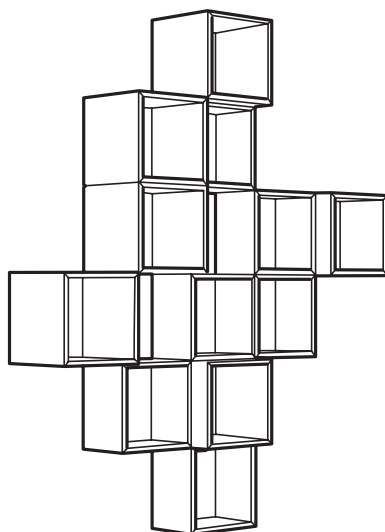

BUYING GUIDE

EKET

Storage series

CARE

Wipe clean with a cloth dampened in a mild cleaner. Wipe dry with a clean cloth.

SAFETY

To prevent this furniture from tipping over, it must be permanently fixed to the wall using the wall attachment fittings included in the packaging.

If the product is to be hung on the wall, it must be done with the designated suspension rail (sold separately at IKEA).

Assess the wall to ensure that it will withstand the weight. As wall materials vary, screws for wall fixation are not included. For advice on suitable screw systems for your wall, contact your local specialised dealer. Wall fixing/hanging must be carried out by a qualified person, since wrong fixation may cause injury or damage.

To be completed with EKET feet/underframes/legs (sold separately at IKEA) if the product is to be placed on the floor. EKET connection fittings (sold separately at IKEA) for stacking the modules on each other are only to be used when building a floor-standing combination.

Storage entirely on your terms

Large or small. Out in the open or hidden. Colourful or toned down. You can combine EKET cabinets as you like and need. No matter what you're storing or how much space you have at home, you can always find a solution that suits you. And if your needs or tastes change? No problem – you can easily change EKET too.

All the products (shown here) may not be available at the store. Please contact the staff or look at www.IKEA.co.id for more information. For more detailed product information, see the price tag and the Internet. All units require assembly. IKEA Indonesia reserves the right to adjust our prices, to correct price errors or misprints according to any changes beyond our responsible control. IKEA Indonesia tries to ensure that all information stated is correct at the time of publishing.