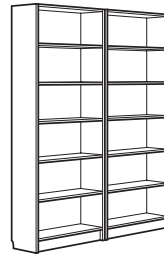

### BILLY for book lovers

This is BILLY – our most versatile bookcase. It can be the start of your own library, where your books are protected and you feel inspired to read. BILLY comes in several heights and widths, finishes and materials to suit all books and rooms. When your library grows, you can add extra shelves and height extension units to suit your needs.

# COMBINATIONS

Glass doors keep your favourite items free from dust but still visible. Adjustable shelves; easy to adapt according to your needs.

Overall size: 80×202 cm

**This combination in white** (091.844.86)

**Rp2.799.000**

Display your favourite books! Two bookcases may be all you need – or the perfect foundation to build on when your library grows.

Overall size: Overall size: 160×202 cm

**This combination in white** (991.844.82)

**Rp2.598.000**

Panel/glass doors provide dust-free storage and let you hide or display your things. Adjustable shelves; easy to adapt according to your needs.

Overall size: 160×202 cm

**This combination in white** (992.287.54)