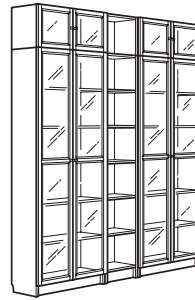

**Rp2.799.000**

Display your favourite books! Two bookcases may be all you need – or the perfect foundation to build on when your library grows.

Overall size: Overall size: 160×202 cm

**This combination in white** (991.844.82)

**Rp2.598.000**

Panel/glass doors provide dust-free storage and let you hide or display your things. Adjustable shelves; easy to adapt according to your needs.

Overall size: 160×202 cm

**This combination in white** (992.287.54)

**Rp5.598.000**

Create your own unique library, varying in colour, choice of doors and number of shelves according to your taste and needs. You can display your favourite books in many ways, and even combine both glass doors and open shelves. With a height extension unit you can make the most of the space for practical storage. And there are glass doors available for height extension units, too.

Overall size: 200×237 cm

**This combination in white** (991.845.28)

**Rp9.097.000**

With BILLY corner fittings you can easily build a corner solution using the classic bookcase. Start by putting a 40 cm wide bookcase in the corner. The fittings will help you to put the shelves at the right angle and make the solution both tight and stable. With a height extension unit the wall surface is utilised maximally, while floor space is cleared.