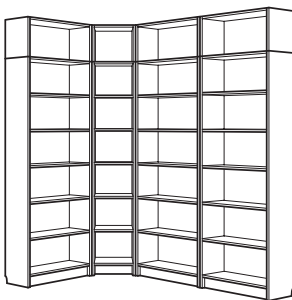

**Rp2.799.000**

Display your favourite books! Two bookcases may be all you need – or the perfect foundation to build on when your library grows.

Overall size: Overall size: 160×202 cm

**This combination in white** (991.844.82)

**Rp2.598.000**

Panel/glass doors provide dust-free storage and let you hide or display your things. Adjustable shelves; easy to adapt according to your needs.

Overall size: 160×202 cm

**This combination in white** (992.287.54)

**Rp5.598.000**

Create your own unique library, varying in colour, choice of doors and number of shelves according to your taste and needs. You can display your favourite books in many ways, and even combine both glass doors and open shelves. With a height extension unit you can make the most of the space for practical storage. And there are glass doors available for height extension units, too.

Overall size: 200×237 cm

**This combination in white** (991.845.28)

**Rp9.097.000**

With BILLY corner fittings you can easily build a corner solution using the classic bookcase. Start by putting a 40 cm wide bookcase in the corner. The fittings will help you to put the shelves at the right angle and make the solution both tight and stable. With a height extension unit the wall surface is utilised maximally, while floor space is cleared.