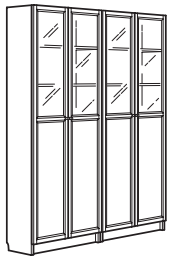

# COMBINATIONS

Glass doors keep your favourite items free from dust but still visible. Adjustable shelves; easy to adapt according to your needs.

Overall size: 80×202 cm

**This combination in white** (091.844.86)

**Rp2.799.000**

Display your favourite books! Two bookcases may be all you need – or the perfect foundation to build on when your library grows.

Overall size: Overall size: 160×202 cm

**This combination in white** (991.844.82)

**Rp2.598.000**

Panel/glass doors provide dust-free storage and let you hide or display your things. Adjustable shelves; easy to adapt according to your needs.

Overall size: 160×202 cm

**This combination in white** (992.287.54)

**Rp5.598.000**

Create your own unique library, varying in colour, choice of doors and number of shelves according to your taste and needs. You can display your favourite books in many ways, and even combine both glass doors and open shelves. With a height extension unit you can make the most of the space for practical storage. And there are glass doors available for height extension units, too.