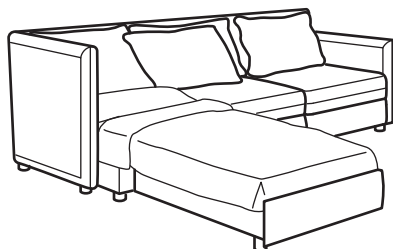

COMBINATIONS

3-seat modular sofa with sofa-bed and storage.
Total price incl. cover

HILLARED dark grey/MURUM* black	292.771.06	Rp28.700.000
HILLARED light blue/MURUM* white	292.777.76	Rp28.700.000
MURUM* white/ORRSTA light grey	892.778.82	Rp28.800.000
MURUM* black/ORRSTA olive-green	092.778.76	Rp28.800.000
ORRSTA light grey/MURUM* white	292.778.61	Rp27.500.000
ORRSTA olive-green/MURUM* black	392.778.46	Rp27.500.000