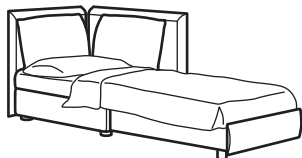

COMBINATIONS

On the following pages you can see some examples of how VALLENTUNA modular sofa can look, but you can create your very own sofa to suit you.

Seat module with sofa-bed and backrests. Total price incl. cover

HILLARED dark grey	191.498.88	Rp11.500.000
HILLARED light blue	692.774.87	Rp11.500.000
MURUM* black	991.494.79	Rp14.200.000
MURUM* white	192.775.12	Rp14.200.000
ORRSTA light grey	391.496.65	Rp10.700.000
ORRSTA olive-green	492.774.93	Rp10.700.000

For more colours, sizes and possible combinations have a look at page 5 to see all parts.