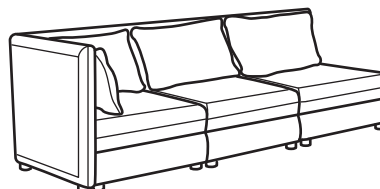

3-seat modular sofa with storage and with open end.
Total price incl. cover

HILLARED dark grey	592.769.21	Rp22.000.000
HILLARED light blue	392.778.89	Rp22.000.000
MURUM* black	392.779.07	Rp27.500.000
MURUM* white	192.779.13	Rp27.500.000
ORRSTA light grey	692.779.01	Rp20.200.000
ORRSTA olive-green	092.778.95	Rp20.200.000