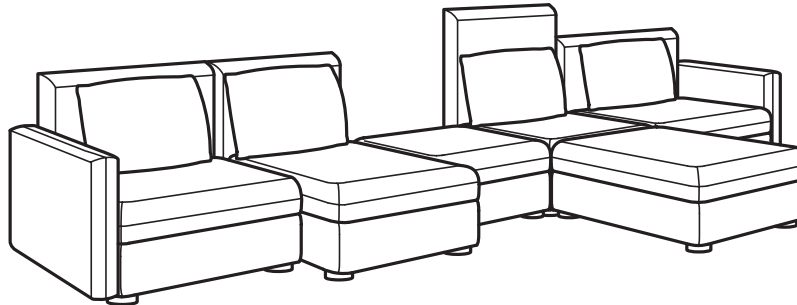

BUYING GUIDE

VALLENTUNA

Seating series

DESIGN

Andreas Fredriksson
Eva Lijja Löwenhielm
Lisa Hilland

PARTS

Seat module
Seat module with storage
Sofa-bed module
Backrest 80×80
Backrest 100×80
Armrest
Back cushion

Sofa-bed

Storage in
selected modules

Endless combination
possibilities

Built with
pocket springs

Removable,
washable covers

Choice of cover

Coated fabric

Read more in
the guarantee brochure.

VALLENTUNA sofa series has all the functions you want, and all the flexibility you need. Use the modules by themselves, or combine as you like for a quick and easy sofa. Twist, turn and move. Make a new combination for a party, when you have overnight guests, or just need to change things up a little. A uniform look, or a different colour and style for each module? It's all up to you!

HOW TO BUILD

A SOFA FOR EVERY OCCASION

VALLENTUNA sofa series consists of free-standing modules that can be combined into any shape or size. This flexibility makes it easy to tailor a sofa for your own needs, home and lifestyle – and change it whenever you want. You can add functions like storage or beds, and choose covers to