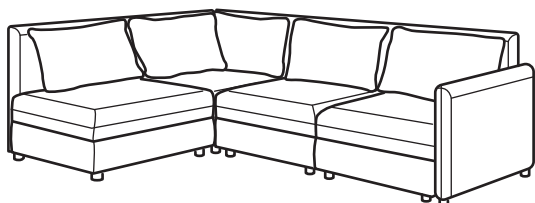

Modular corner sofa, 3-seat with storage.
Total price incl. cover

HILLARED dark grey	592.770.63	Rp29.900.000
HILLARED light blue	592.779.49	Rp29.900.000
MURUM* black	792.779.67	Rp37.400.000
MURUM* white	592.779.73	Rp37.400.000
ORRSTA light grey	092.779.61	Rp27.400.000
ORRSTA olive-green	292.779.55	Rp27.400.000