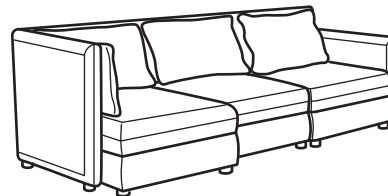

3-seat modular sofa with storage. Total price incl. cover

HILLARED dark grey/MURUM* black	192.770.98	Rp25.200.000
HILLARED light blue/MURUM* white	192.777.48	Rp25.200.000
MURUM* white/ORRSTA light grey	492.777.61	Rp25.900.000
MURUM* black/ORRSTA olive-green	692.777.55	Rp25.900.000
ORRSTA light grey/MURUM* white	292.777.43	Rp24.000.000
ORRSTA olive-green/MURUM* black	192.777.34	Rp24.000.000

* Fixed cover in coated fabric