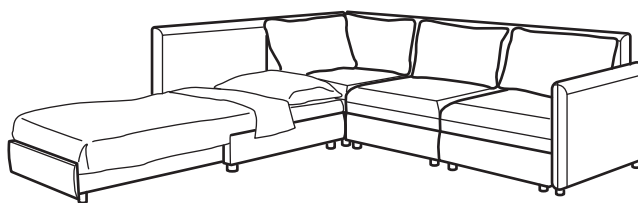

Modular corner sofa, 3-seat with sofa-bed.
Total price incl. cover

HILLARED dark grey	492.770.92	Rp32.800.000
HILLARED light blue	292.779.79	Rp32.800.000
MURUM* black	292.779.98	Rp40.900.000
MURUM* white	892.780.04	Rp40.900.000
ORRSTA light grey	592.779.92	Rp30.300.000
ORRSTA olive-green	792.779.86	Rp30.300.000

* Fixed cover in coated fabric