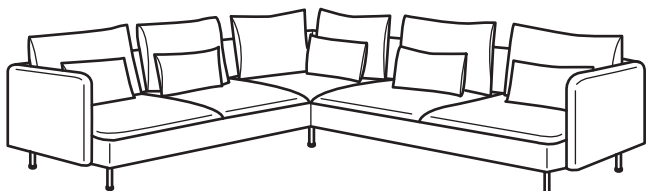

SÖDERHAMN corner sofa, 6-seat

Overall size: 291×291/99×83 cm

Total price incl. cover

SÖDERHAMN c22 291×291 Finnsta turquoise	591.359.50	Rp25.485.000
SÖDERHAMN c22 291×291 Finnsta white	491.352.72	Rp25.485.000
SÖDERHAMN c22 291×291 Samsta dark grey	099.020.81	Rp22.985.000
SÖDERHAMN c22 291×291 Samsta light pink	191.512.92	Rp22.985.000