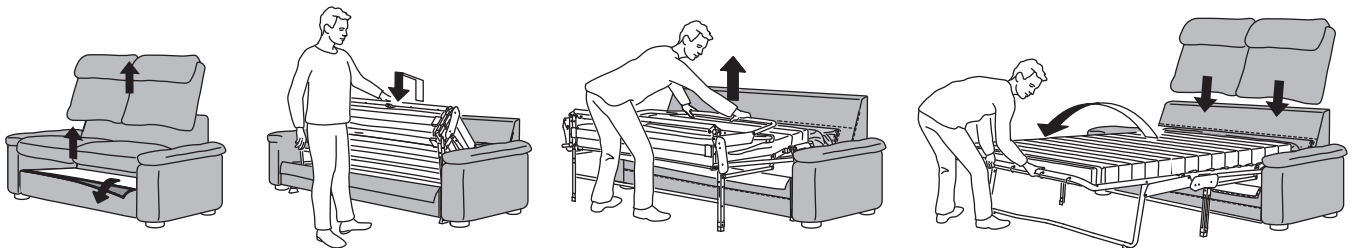

GOOD TO KNOW

Our fabrics have been tested

At IKEA we test the fabric covers on our sofas and arm-chairs so you can be sure they're durable. The fabric's ability to resist abrasion is tested by using a machine to rub it against another fabric while applying firm pressure.

A fabric that can take 15,000 cycles is suitable for furniture that must withstand everyday life at home – and if it can take more than 30,000 cycles, it is very resistant to abrasion. All fabrics are sensitive to sunlight, which is why we also check that our fabrics resist colour changes effectively.

	Washing instructions	Resistance to abrasion (cycles)	Light-fastness (0-6)
GASSEBOL: Mix of cotton and polyester which makes the fabric both naturally soft and durable. 76 % cotton, 24 % polyester.	Machine washable at 40°C	30,000	5
LEJDE: Multi-coloured, irregularly spun yarn which gives the fabric a rich texture and deep colour. 76 % cotton, 24 % polyester	Machine washable at 40°C	30,000	5

GRANN/BOMSTAD: The contact areas are covered with GRANN, which is a natural and flexible leather, and the outer surfaces are covered with BOMSTAD, which is a coated fabric similar to leather.

HOW TO CONVERT

Lift and fold out – and it's ready!

It is easy to transform LIDHULT sofa bed into a spacious and comfortable bed. Start by taking off the sofa cushions. Fold down the fabric piece at the front edge of the seat. Then lift the underframe and pull it towards you. Finally,

fold down the foot of the bed. If you want to watch TV or read in bed with comfortable back support, feel free to put back the sofa's back cushions.