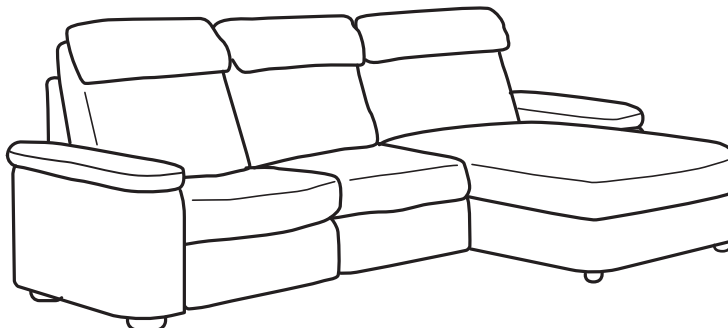

BUYING GUIDE

LIDHULT

Sectional seating series

DESIGN

Henrik Preutz

PARTS

1-seat section
2-seat section
3-seat section
2-seat sofa bed section
Corner section
Chaise longue section
Open end section with storage
Armrest

Can be customised
to suit your needs

Removable,
washable covers

Choice of cover

Storage in selected
sections

Sofa bed

Built with pocket
springs

Read more in the
guarantee brochure

It doesn't get more comfortable!

LIDHULT sofa is designed in the smallest detail for maximum comfort. It feels inviting and embracing with built-in lumbar support in the high back and a nice neck cushion. Pocket springs provide support where needed and follow the body precisely, while the top layer of ball fibre makes the sofa extra soft. The seats are also generous so that everyone sits with maximum comfort – regardless if it's TV night or relaxing with family and friends. It doesn't get more comfortable!

Maximum comfort in all situations

The embracing, inviting and generous LIDHULT sofa is designed for maximum comfort in all situations. It's just as ideal for a nap as for relaxing with friends and family – everyone sits comfortably thanks to the spacious seats. The sofa is available in many various styles, and you can choose between covers in soft leather and washable fabric. The chaise longue has spacious storage under the seat, and the comfortable sofa bed is a good tip if you often have overnight guests!