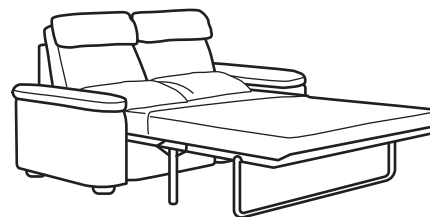

BUYING GUIDE

LIDHULT

Sectional seating series

DESIGN

Henrik Preutz

PARTS

1-seat section
2-seat section
3-seat section
2-seat sofa bed section
Corner section
Chaise longue section
Open end section with storage
Armrest

LIDHULT 3-seat sofa.

Overall size: W259×D98×H102 cm

Total price incl. cover

GASSEBOL light beige	292.569.72	Rp 9.495.000
LEJDE grey/black	192.569.77	Rp 10.495.000
LEJDE red-brown	092.569.87	Rp 10.495.000
GRANN/BOMSTAD dark brown	892.570.30	Rp 18.995.000

LIDHULT 3-seat sofa with chaise lounge.

Overall size: W279×D98/164×H102 cm

Total price incl. cover

GASSEBOL light beige	192.571.61	Rp 13.790.000
LEJDE grey/black	892.571.67	Rp 15.290.000
LEJDE red-brown	792.571.77	Rp 15.290.000
GRANN/BOMSTAD dark brown	092.571.28	Rp 29.990.000