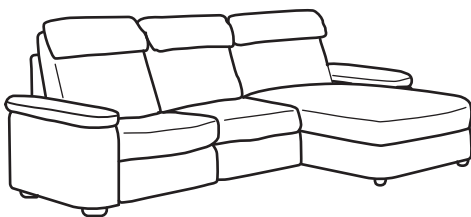

BUYING GUIDE

LIDHULT

Sectional seating series

DESIGN

Henrik Preutz

PARTS

1-seat section
2-seat section
3-seat section
2-seat sofa bed section
Corner section
Chaise longue section
Open end section with storage
Armrest

feels right for you. One tip is to use our helpful planning tool to explore all the possible combinations and possibilities. You can find the tool in the store and on www.IKEA.com.

LIDHULT 2-seat sofa.

Overall size: W189×D98×H102 cm

Total price incl. cover

GASSEBOL light beige	692.569.27	Rp 7.995.000
LEJDE grey/black	092.569.25	Rp 8.995.000
LEJDE red-brown	192.569.20	Rp 8.995.000
GRANN/BOMSTAD dark brown	592.570.17	Rp 16.995.000

LIDHULT 3-seat sofa.

Overall size: W259×D98×H102 cm

Total price incl. cover

GASSEBOL light beige	292.569.72	Rp 9.495.000
LEJDE grey/black	192.569.77	Rp 10.495.000
LEJDE red-brown	092.569.87	Rp 10.495.000
GRANN/BOMSTAD dark brown	892.570.30	Rp 18.995.000