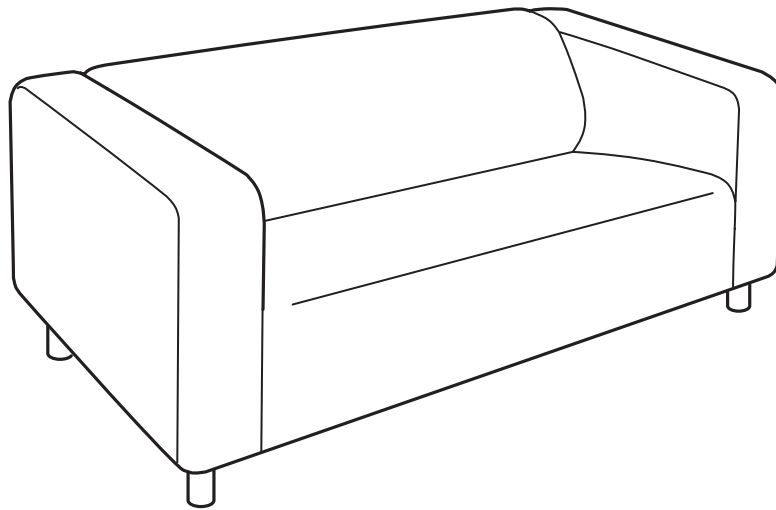

BUYING GUIDE

KLIPPAN

Sofa

MODELS

2-seat sofa

Removable,
washable covers

Choice of cover

Washable cover

Available in coated fabric

Stock item

Read more in the
guarantee brochure.

Renew your favourite sofa

KLIPPAN is a popular classic. It has durable metal springs, which give the sofa its springy comfort, and a design that match most homes. The fabric sofa comes with the frame unassembled, making the package smaller and easier for you to transport home. Most of the covers are washable and sold separately – you may want to buy a few so you can change whenever the mood strikes you. The coated fabric sofa has a fixed cover and comes fully assembled in one package.

*Total Width×Depth×Height for 2-seat sofa with coated fabric cover: 177×88×66 cm.