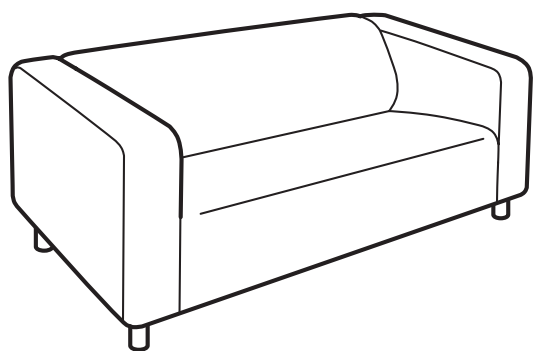

	Washing instructions	Resistance to abrasion (cycles)	Light-fastness (1-8)
KABUSA: Plain weave. 100% polyester.	Machine washable at 40°C.	25,000	5
MATTSBO: 100% cotton. The cover has a plain surface with a graphical and colourful print in organic shapes.	Machine washable at 40°C.	25,000	5
VISSLE: 100% polyester. A dope-dyed cover, in a durable material with a soft feel, smooth weave and a nice two-tone effect.	Machine washable at 40°C.	50,000	5
BOMSTAD: A durable, fixed, coated fabric cover with a base of cotton and polyester and with a polyurethane surface coating. The cover has a similar look and feel to leather and is very easy to look after and keep clean.	Vacuum clean with the soft brush attachment and wipe with a damp cloth.	50,000	5