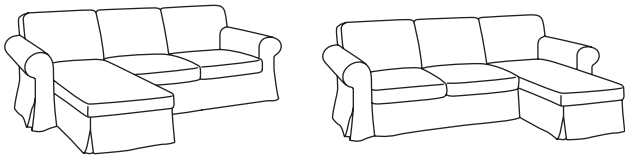

BUYING GUIDE

EKTORP

Seating series

MODELS

Armchair
2-seat sofa
3-seat sofa
3-seat sofa with chaise longue
footstool

Removable cover

Choice of cover

Washable cover

Read more in the
guarantee brochure

As you like it, as long as you like it

The EKTORP seating series gives you so many choices, whether you're looking for a comfortable armchair, or an entire living room. You can easily match the many different covers for a personal look. We have worked thoroughly on the practical details, such as washable covers and reversible back cushions, to make EKTORP easy to live with for a long time.

Details to appreciate, day after day

EKTORP has soft seat cushions that follow the contours of your body. They also provide good support for your back and are strong enough to use day after day. A simple yet clever detail is that the fabric back cushions are reversible, so they keep fresh longer. You can also remove and wash the covers when needed. To be sure EKTORP will withstand the demands of everyday life, we've been extra careful with important details, like making strong seams and durable covers. This way, you can appreciate your EKTORP for a long time!

HOW TO CONVERT

You can put the chaise longue on EKTORP two-seat sofa with chaise longue wherever you like. That makes it easy to place the sofa, regardless of the layout of the room – and easy to rearrange when you feel like it. You also get plenty of comfortable seats and can stretch out properly.