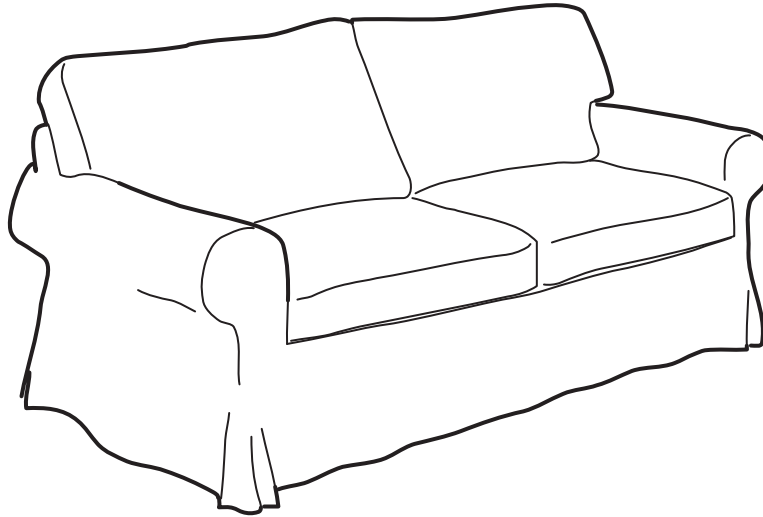

BUYING GUIDE

EKTORP

Seating series

MODELS

Armchair
2-seat sofa
3-seat sofa
3-seat sofa with chaise longue
footstool

Removable cover

Choice of cover

Washable cover

Read more in the
guarantee brochure

As you like it, as long as you like it

The EKTORP seating series gives you so many choices, whether you're looking for a comfortable armchair, or an entire living room. You can easily match the many different covers for a personal look. We have worked thoroughly on the practical details, such as washable covers and reversible back cushions, to make EKTORP easy to live with for a long time.

Details to appreciate, day after day

EKTORP has soft seat cushions that follow the contours of your body. They also provide good support for your back and are strong enough to use day after day. A simple yet clever detail is that the fabric back cushions are reversible, so they keep fresh longer. You can also remove and wash the covers when needed. To be sure EKTORP will withstand the demands of everyday life, we've been extra careful with important details, like making strong seams and durable covers. This way, you can appreciate your EKTORP for a long time!

HOW TO CONVERT

You can put the chaise longue on EKTORP two-seat sofa with chaise longue wherever you like. That makes it easy to place the sofa, regardless of the layout of the room – and easy to rearrange when you feel like it. You also get plenty of comfortable seats and can stretch out properly.