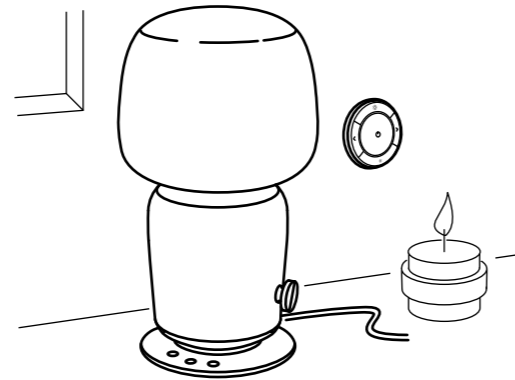

Dimmable light with different colour temperatures. To change the intensity and colour temperature of the light in the SYMFONISK Table lamp with WiFi speaker, add a TRÅDFRI bulb and remote control to your purchase.

This combination €000

SYMFONISK table lamp with WiFi speaker, black	103.575.89	1 pc	€000

or

SYMFONISK table lamp with WiFi speaker, white	304.351.57	1 pc	€000

Complete with

TRÅDFRI LED bulb E14 400 lumen wireless dimmable/			

white spectrum opal white	703.182.84	1 pc	€000

TRÅDFRI remote control	303.388.49	1 pc	€000