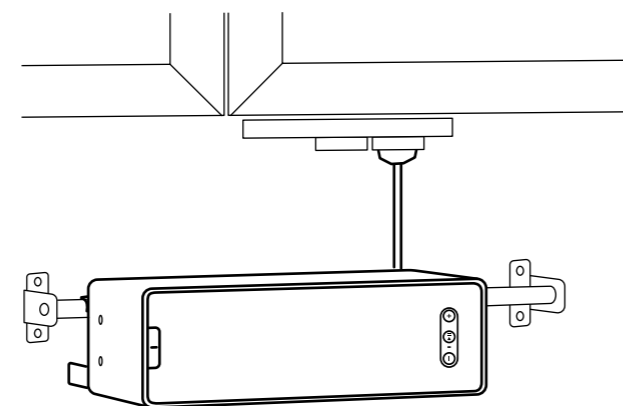

Hang your speaker on a kitchen rail. Hang the SYMFONISK WiFi Bookshelf speaker on a KUNGSFORS kitchen rail, saving precious space on your worktop. the SYMFONISK speaker hooks have a soft damping material so it reduces rattling when hung on a rail.

This combination €000

SYMFONISK WiFi bookshelf speaker, black	503.575.54	1 pc	€000

or

SYMFONISK WiFi bookshelf speaker, white	304.352.04	1 pc	€000

Complete with

SYMFONISK speaker hook, black	504.443.25	1 pc	€000

KUNGSFORS rail, 56 cm, stainless steel	403.349.16	1 pc	€000

GOOD TO KNOW

Why WiFi?

WiFi streams from your network instead of your phone or tablet so you can enjoy music, podcasts and radio without interruptions from phone calls or notifications.

Apple AirPlay 2

Compatible with AirPlay 2 so you can stream audio directly from your Apple devices.

Stereo sound

Both the table lamp and bookshelf speakers give amazing mono sound. If you want even more detailed sound, get two identical speakers, such as two WiFi bookshelf speakers, and set them up as a stereo pair. Stereo paired speakers can be in different colors.

Sonos app

Control the SYMFONISK speakers with the Sonos app.

ALL PARTS AND PRICES

SYMFONISK table lamp with WiFi speaker. Speaker and lamp in one, so that your technology blends into your home. Also helps you save space, for example on a bedside table or side table, while providing a rich sound that fills the entire room.

Black	103.575.89	€000

White	304.351.57	€000

SYMFONISK WiFi bookshelf speaker. Place the speaker horizontally or vertically, or mount it on the wall to use as a practical shelf. Also helps you to use your space optimally, while providing a rich sound that fills the entire room.

Black	503.575.54	€000

White	304.352.04	€000

SYMFONISK speaker wall bracket. Hang SYMFONISK WiFi bookshelf speaker on the wall to save space at home. With this wall bracket you can easily mount the speaker on the wall — and with the included silicone mat you can use it as a practical shelf. Max. load 3 kg depending on type of wall and fastening.

Black	104.381.71	€000

White	104.609.30	€000

SYMFONISK speaker hook. Hang SYMFONISK WiFi bookshelf speaker on the wall to save space in your kitchen. With this speaker hook you can easily Hang it on a rail like KUNGSFORS or FINTORP – saving precious space on your worktop.

Black	504.443.25	€000

SYMFONISK sound remote. Put on the right tune for all occasions – from the kitchen, bedroom or wherever you are at home. With this sound remote, you control SYMFONISK speaker and other Sonos speakers from the entire home. Complete with TRÅDFRI gateway, sold separately.

Black	404.337.80	€000

White	603.704.80	€000

The services for streaming music vary between different regions, information about your region can be found on the Sonos website. To control this AirPlay 2-enabled speaker, iOS 11.4 or later is required. Apple and AirPlay are trademarks of Apple Inc., registered in the USA and other countries.