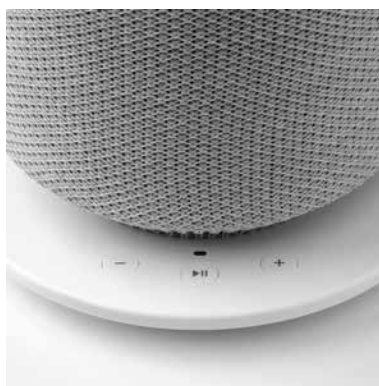

BUYING GUIDE

SYMFONISK

WiFi speaker

Stream via WiFi. SYMFONISK is part of the Sonos wireless sound system that fills as many rooms as you want with great sound

Speakers to create atmosphere at home, in every room.

Speaker as a shelf. Use the SYMFONISK WiFi bookshelf speaker as a shelf or, for example, a nightstand by mounting it on the wall with the SYMFONISK speaker bracket. The bracket includes a handy silicon mat to reduce vibrations and help keep your things in place on the speaker/shelf while playing music. Max. load 3 kg depending on type of wall and fastening.