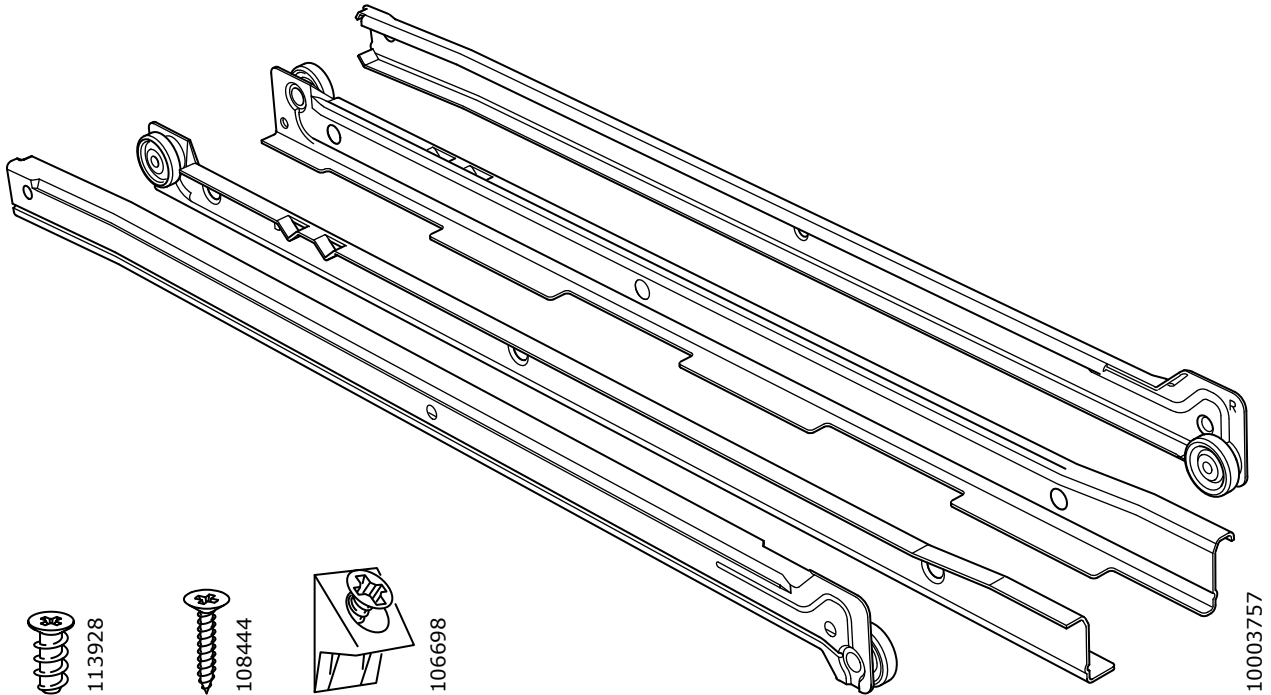

STUVA

GRUNDLIG

Design and Quality
IKEA of Sweden

4x

4x

2x

2x

2x

10003757

6x

10x

4x

2x

1x

1

2