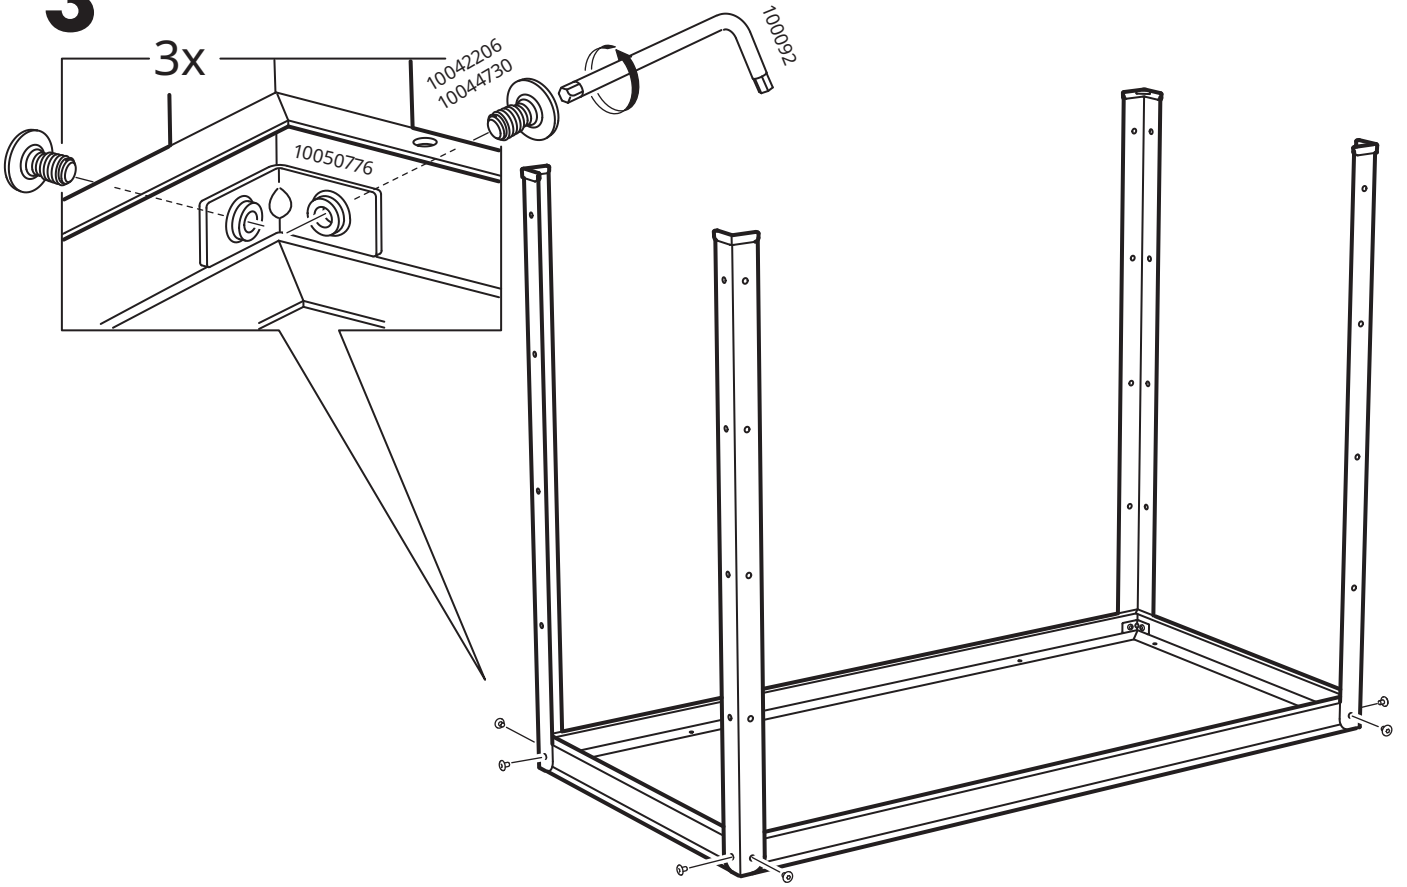

# BROOR

Design and Quality  
IKEA of Sweden

10042206  
10044730

24x

10050776

12x

192249  
10042683

4x

100092

1x

1

2

**3**

**4**