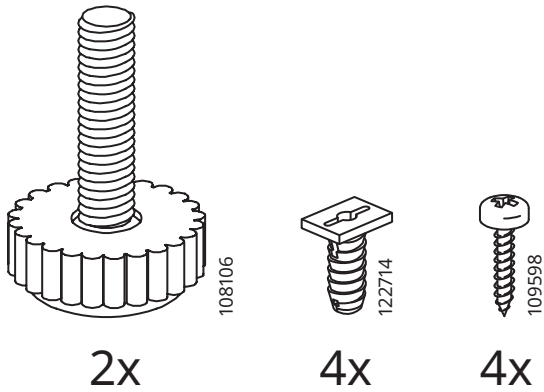

# SIGNUM

Design and Quality  
IKEA of Sweden

122714

109598

21 mm <

109598

16 - 21 mm

1