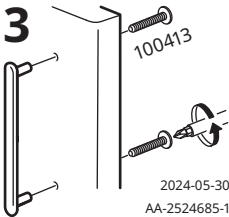

# NYDALA

Design and Quality  
IKEA of Sweden

**1**

128 mm  
(5 1/16")

320 mm  
(12 5/8")

**2****3**

2024-05-30

AA-2524685-1