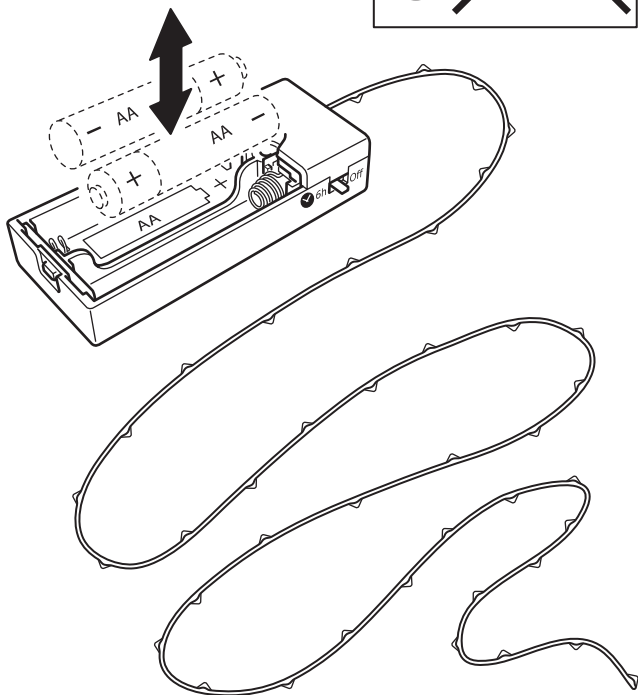

# VISSVASS

Design and Quality  
IKEA of Sweden

**English**

CAUTION! Strangulation hazard.  
Hang out of reach of young  
children.

**עברית**

אזהרה! סכנת חנק. תלו הרחק מהישג  
ידם של ילדים.

2

3

### English

The timer switches the light off automatically after 6 hours, and switches it back on at the same time next day.