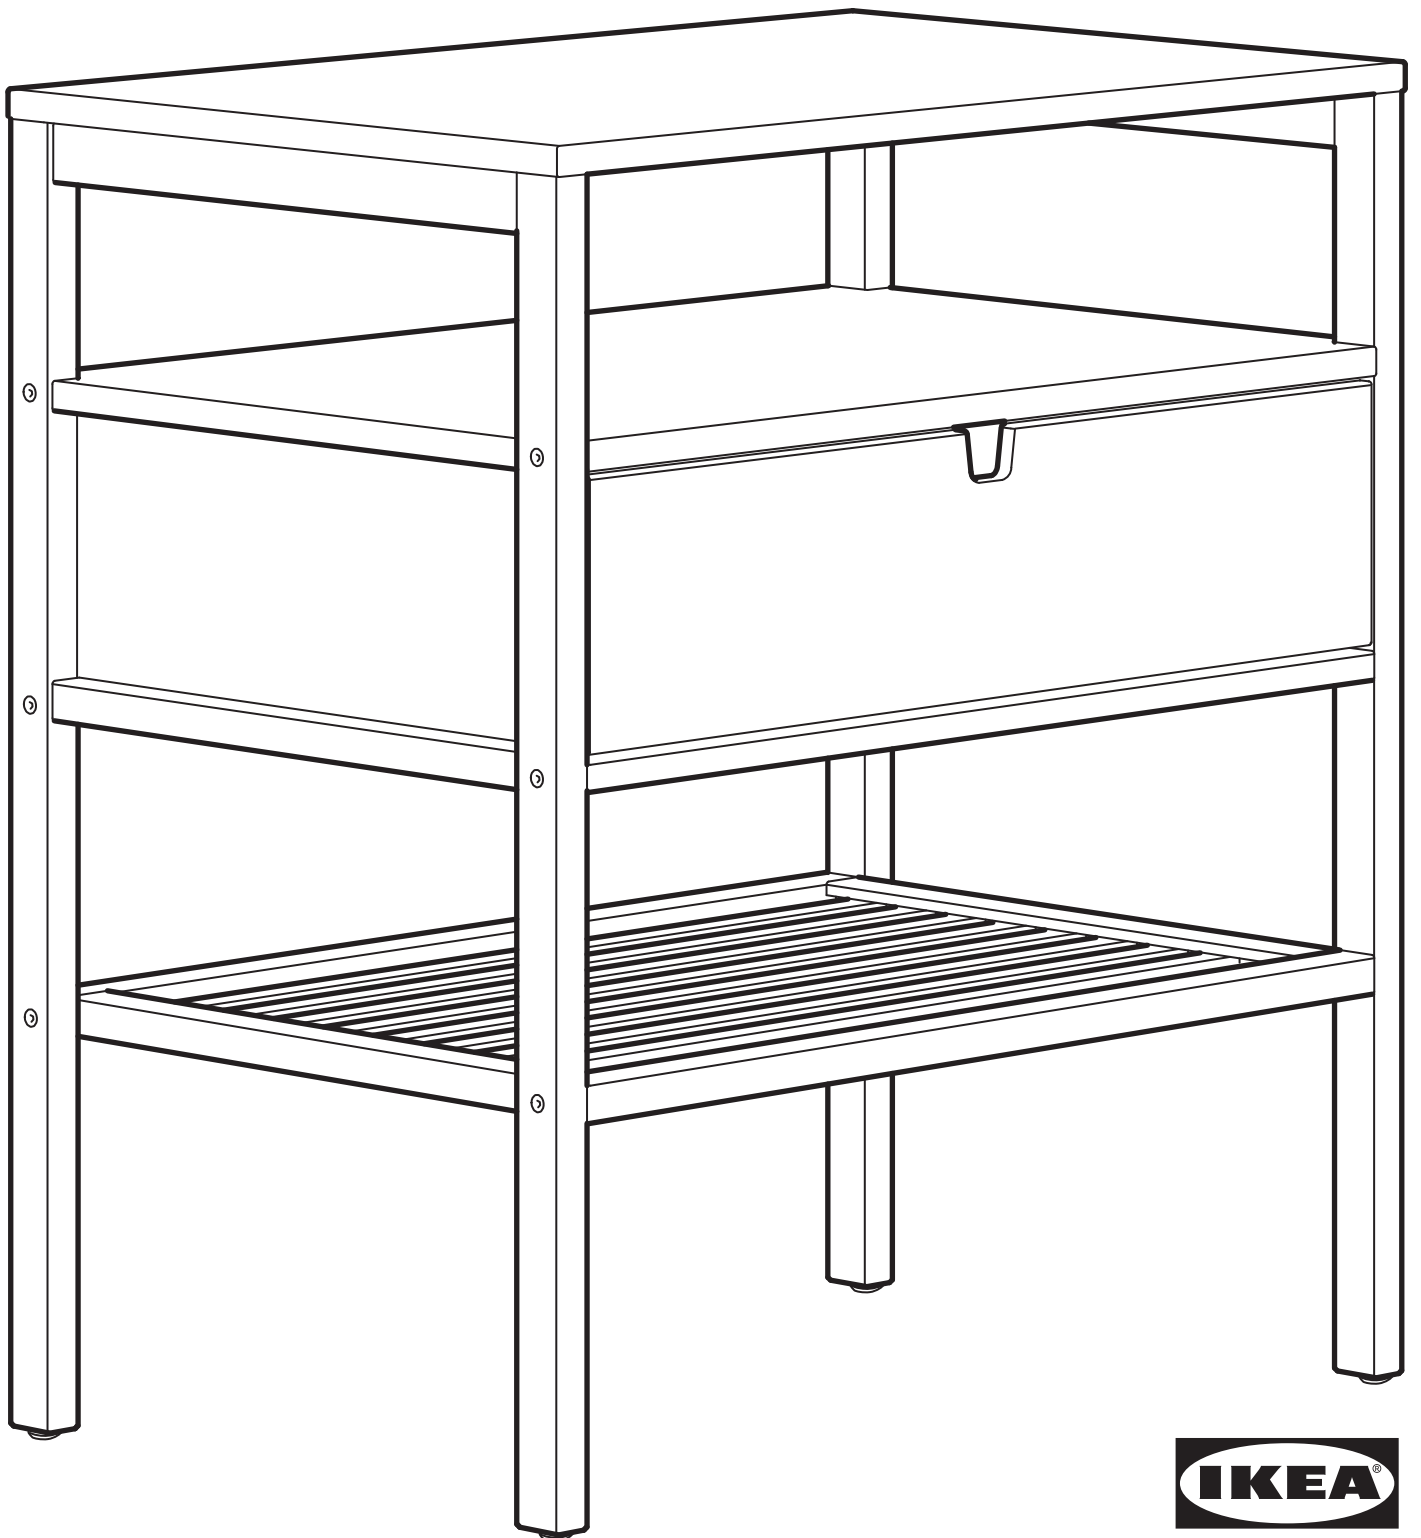

NORDKISA

Design and Quality
IKEA of Sweden

English

WARNING – Delicate table - Do not sit on the product.

WARNING – Delicate table - Do not place heavy objects on this product, maximum load 25 kg (55 lb).

Deutsch