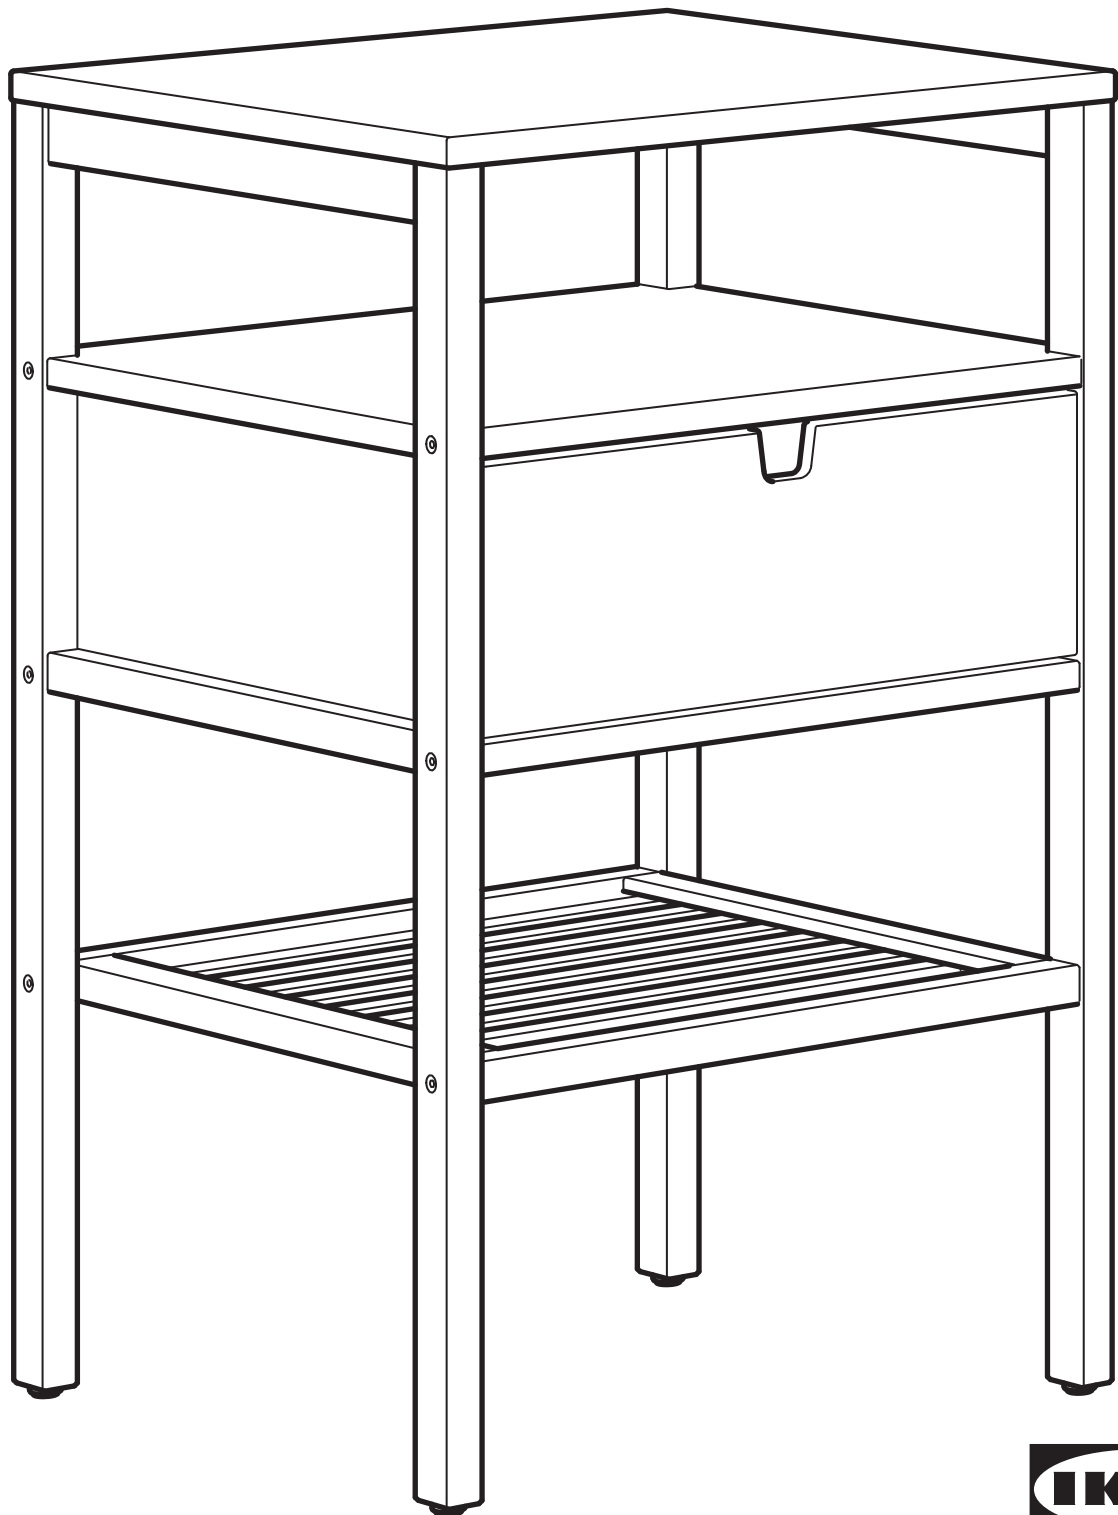

NORDKISA

Design and Quality
IKEA of Sweden

English

WARNING – Delicate table - Do not sit on the product.

WARNING – Delicate table - Do not place heavy objects on this product, maximum load 25 kg (55 lb).

Deutsch