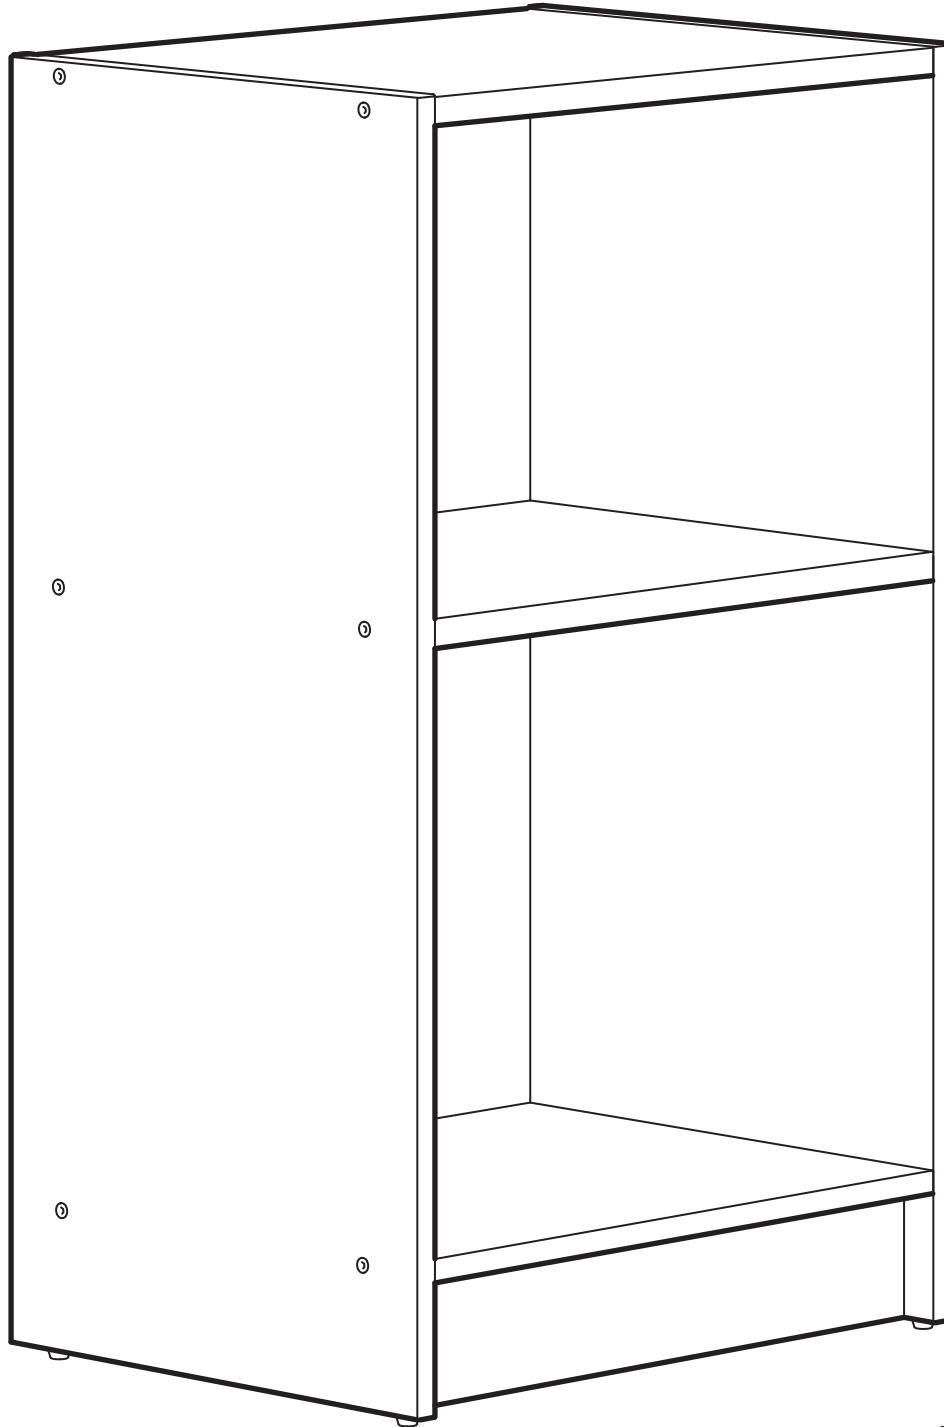

GURSKEN

Design and Quality
IKEA of Sweden

English

WARNING – Delicate table - Do not sit on the product.

WARNING – Delicate table - Do not place heavy objects on this product, maximum load 25 kg (55 lb).

Deutsch