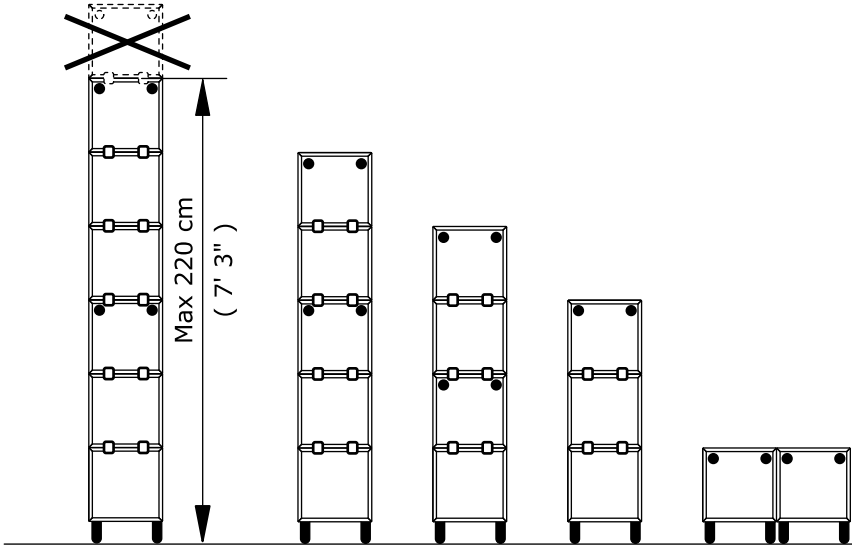

EKET

Design and Quality
IKEA of Sweden

152481

12x

144574

24x

144575

24x

Max 220 cm
(7' 3")

1

2x

2

2x

3

4

5