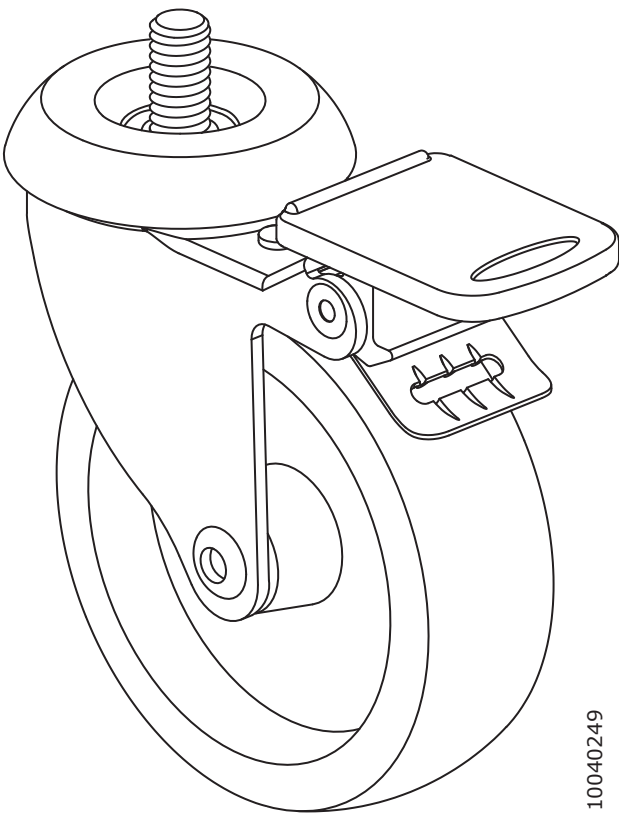

RÅVAROR

Design and Quality
IKEA of Sweden

16x

1x

2x

2x

1

2

3

4

5

6

7

Max 80kg
(176 lb)