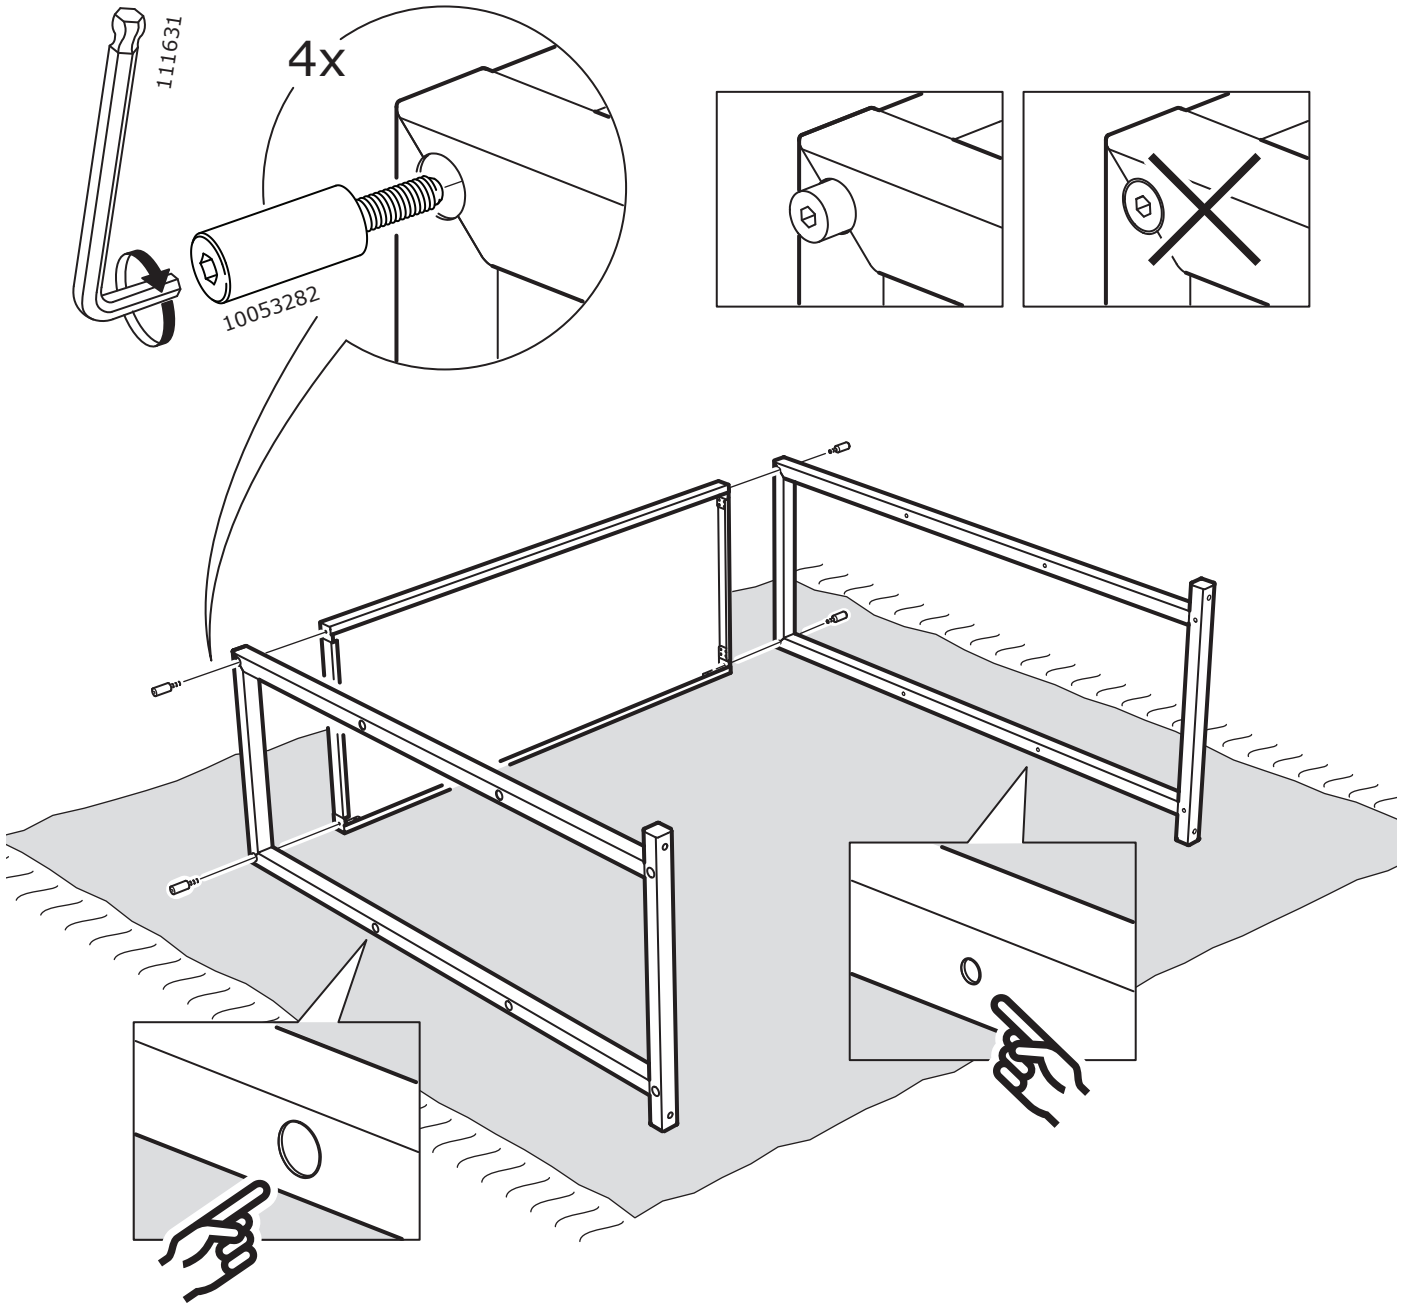

RÅVAROR

Design and Quality
IKEA of Sweden

16x

1x

2x

2x

1

2

3

4

5

6

7

Max 80kg
(176 lb)