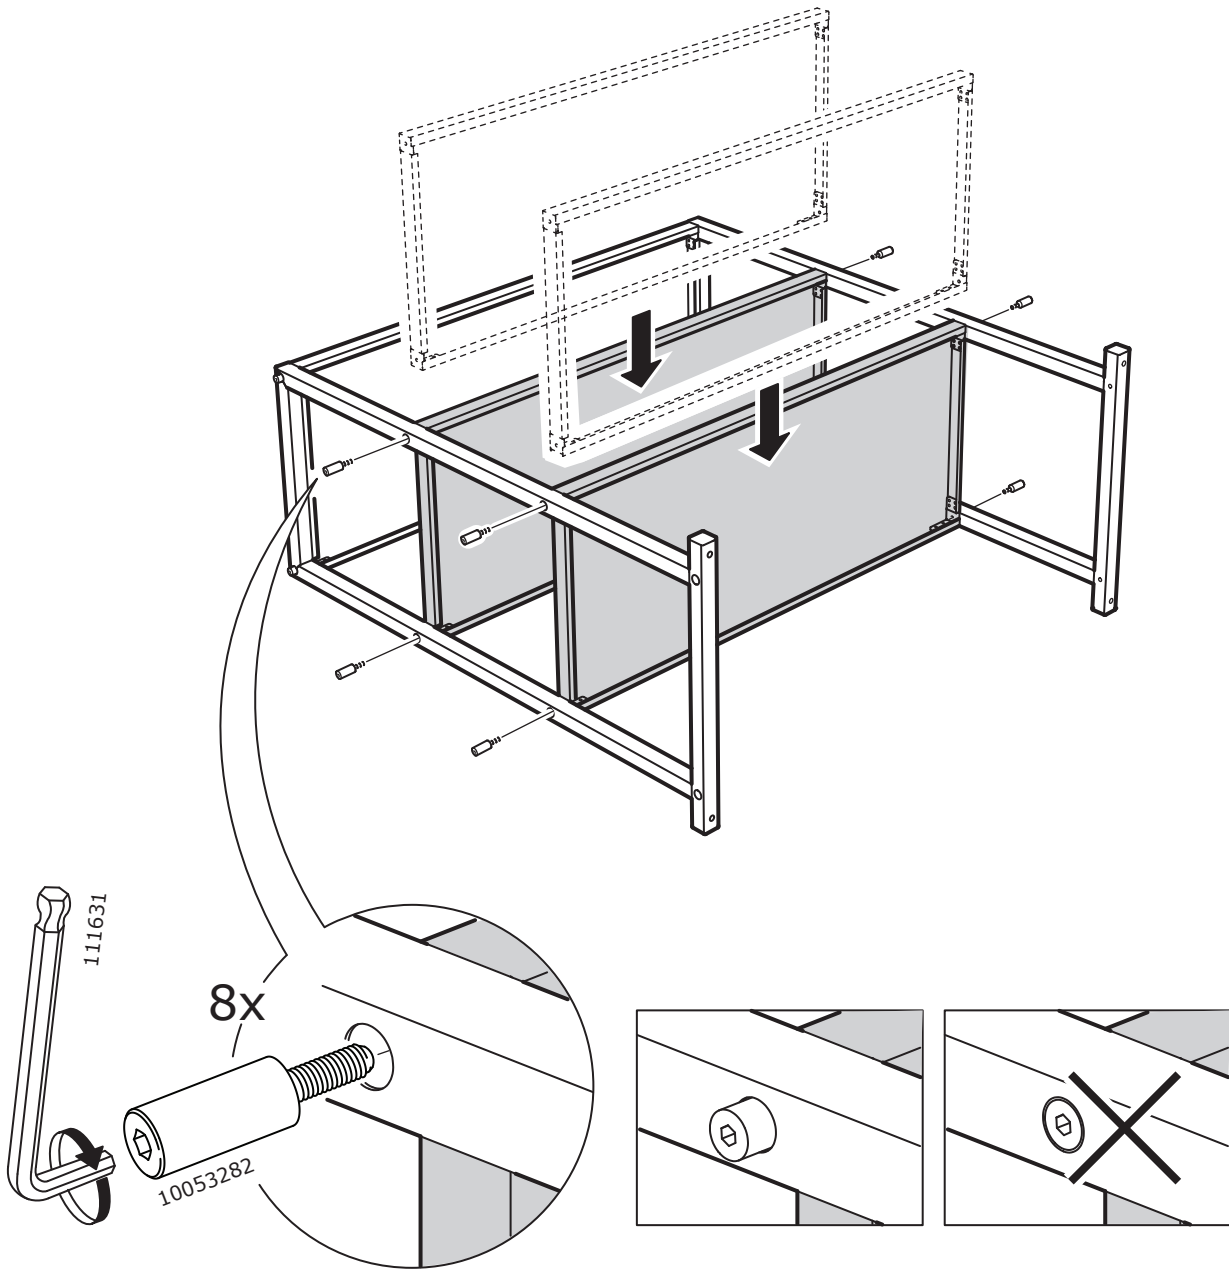

RÅVAROR

Design and Quality
IKEA of Sweden

16x

1x

2x

2x

1

2

3

4

5

6

7

Max 80kg
(176 lb)