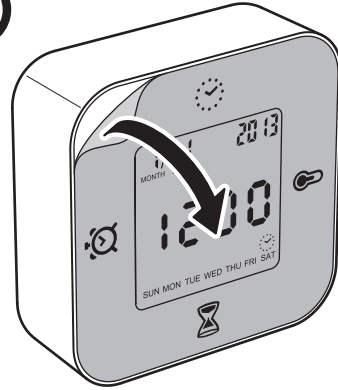

LÖTTORP

Design and Quality
IKEA of Sweden

2x LR03 AAA