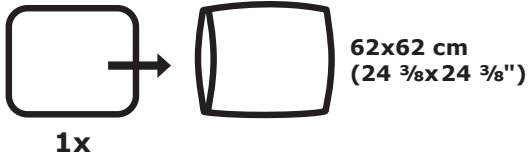

DUVHOLMEN

62x62 cm
(24 ³/₈x24 ³/₈")

Design and Quality
IKEA of Sweden

NIF N03918573

AA-2053440-4

© Inter IKEA Systems B.V. 2018

IKEA of Sweden AB
SE-343 81 Älmhult