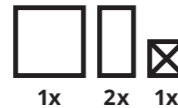

LYSMASK

1x 2x 1x

Design and Quality
IKEA of Sweden

English

Basematerial: 100% recycled solid paperboard, Bleached chlorine-free paper

Español

Componentes principales: 100% cartón macizo reciclado, Papel blanqueado sin cloro