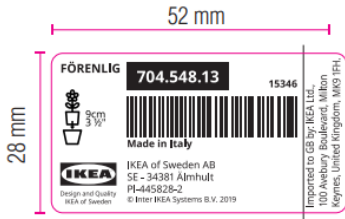

Revision 1	Revision Comment new document		
No. of Changes	Checked by	Approved by Evgeny Lychev (evlyc)	Approved date 2022-10-11

H9-H12-H19-H24 size EU

40523530	FÖRENLIG plant pot 12 in/outdoor black
00535993	FÖRENLIG plant pot 12 in/outdoor pink
00454821	FÖRENLIG plant pot 12 in/outdoor white
40535948	FÖRENLIG plant pot 19 in/outdoor white
80523533	FÖRENLIG plant pot 24 in/outdoor black
40454819	FÖRENLIG plant pot 24 in/outdoor white
10523536	FÖRENLIG plant pot 9 in/outdoor black
10535997	FÖRENLIG plant pot 9 in/outdoor pink
70454813	FÖRENLIG plant pot 9 in/outdoor white

Designed by Henrik Preutz	No. of Pages 3 (3)	Replaces document
MARKING Design and Quality IKEA of Sweden	Description Plant pots ♦ ♦ Name FORENLIG RPI-LCI combination template	
	Product Name FÖRENLIG	Doc number 2372817