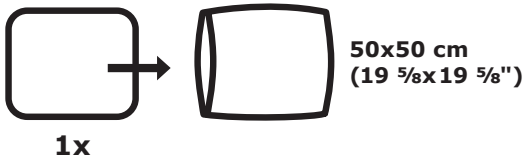

# DUVHOLMEN

**50x50 cm**  
**(19 5/8x19 5/8")**

---

Design and Quality  
IKEA of Sweden

NIF N0391857J

**AA-2109596-3**

© Inter IKEA Systems B.V. 2018

---