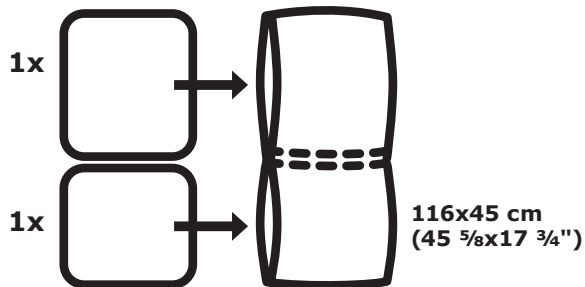

DUVHOLMEN

71x45 cm
(28x17 ³/₄")

42x45 cm
(16 ¹/₂x17 ³/₄")

Design and Quality
IKEA of Sweden

NIF N03918573

AA-2053441-3

© Inter IKEA Systems B.V. 2018

IKEA of Sweden AB
SE-343 81 Älmhult