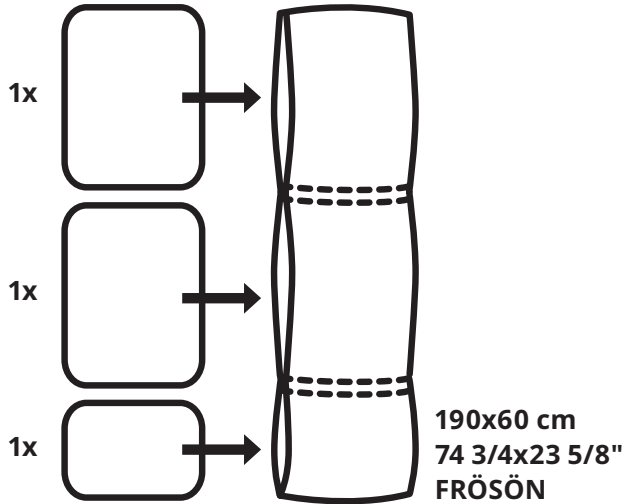

DUVHOLMEN

190x60 cm 74 3/4x23 5/8"

Do not wash. Do not bleach. Do not tumble dry.
Do not iron. Do not dryclean.

NIF N03918573

AA-2285432-1

© Inter IKEA Systems B.V. 2021

IKEA of Sweden AB
SE-343 81 Älmhult

Design and Quality
IKEA of Sweden