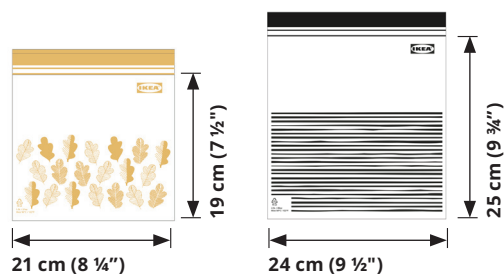

## ISTAD

Design Hannah Wilcox

AA-2307349-2

© Inter IKEA Systems B.V. 2021

IKEA of Sweden AB  
SE-343 81 Älmhult

**PANTONE**  
Black 6 C

**PANTONE**  
4023 C